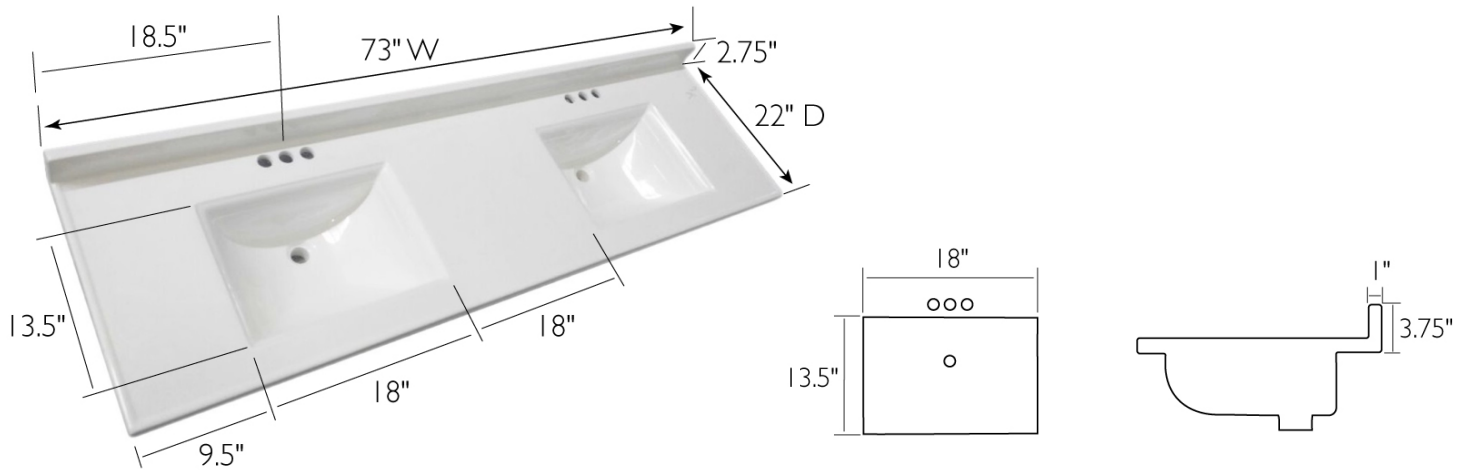

## 73" Cultured Marble Camilla Double Bowl Vanity Top Solid White

### SPECIFICATIONS

<b>MATERIAL:</b>	Cultured Marble
<b>TOOLS NEEDED FOR INSTALLATION:</b>	100% silicone
<b>ASSEMBLED DIMENSIONS:</b>	10" H x 73" L x 22" D
<b>ASSEMBLED WEIGHT:</b>	82.2 lbs.
<b>FAUCET TYPE:</b>	Lav Centerset
<b>NUMBER OF MOUNTING HOLES:</b>	6
<b>BOWL MATERIAL:</b>	Cultured Marble
<b>BACK SPLASH INCLUDED:</b>	Yes
<b>COLOR:</b>	Solid White
<b>NUMBER OF BOWLS:</b>	2
<b>BOWL DIMENSIONS:</b>	8.75" H x 18" W x 13.5" D
<b>BOWL SHAPE:</b>	Rectangle
<b>SINK THICKNESS:</b>	0.95"
<b>MOUNTING TYPE:</b>	Integrated
<b>OVERFLOW HOLE:</b>	Yes