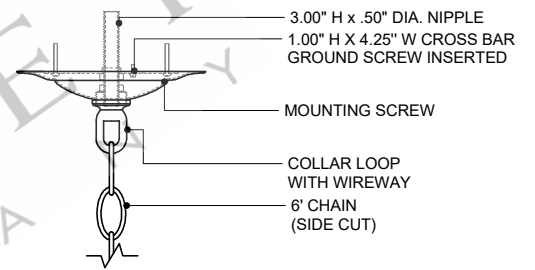

48.00" DIA. BODY  
 6.00" DIA. CANOPY  
 1.00" H X 4.25" W  
 CROSS BAR

TOP VIEW

CANOPY DETAIL

FRONT VIEW

9000-0775

ALL WORK © 2021 CURREY & COMPANY