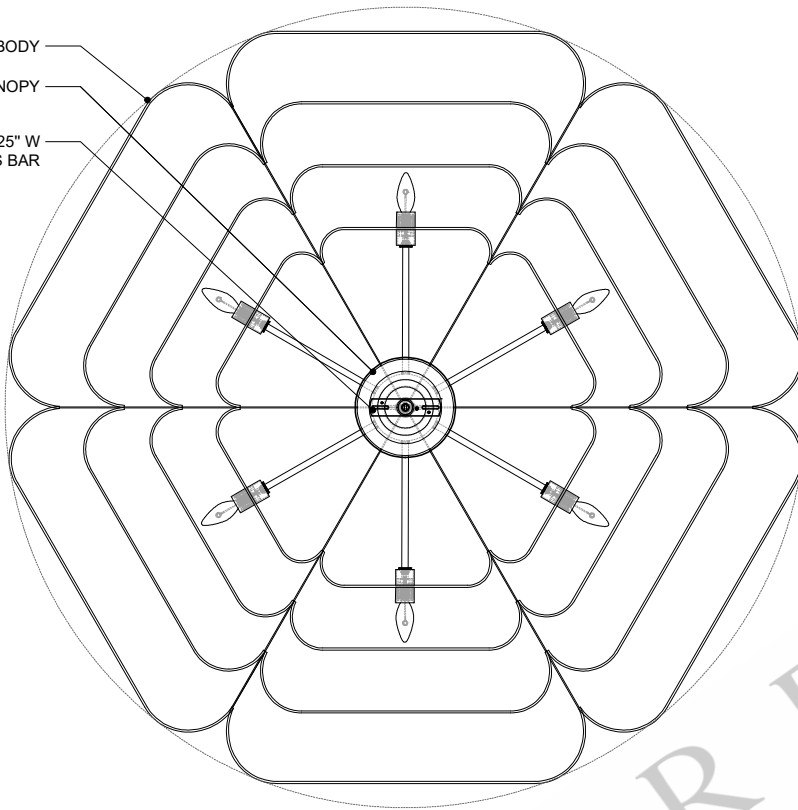

48.00" DIA. BODY  
 6.00" DIA. CANOPY  
 1.00" H X 4.25" W  
 CROSS BAR

TOP VIEW

CANOPY DETAIL

FRONT VIEW

9000-0775

ALL WORK © 2021 CURREY & COMPANY