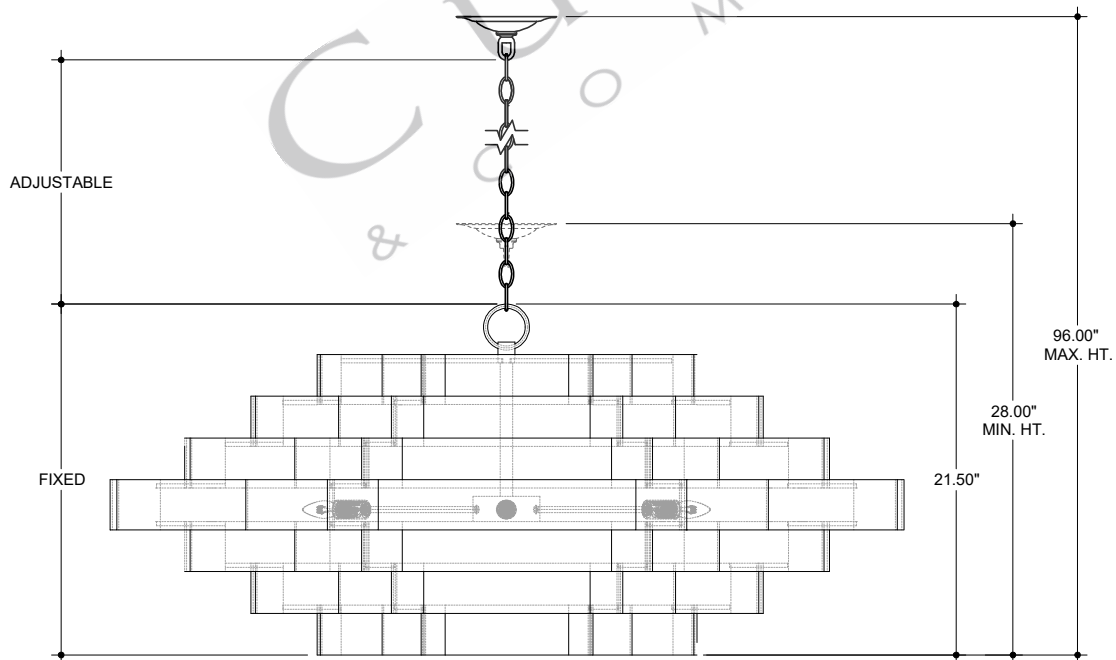

48.00" DIA. BODY  
 6.00" DIA. CANOPY  
 1.00" H X 4.25" W  
 CROSS BAR

TOP VIEW

CANOPY DETAIL

FRONT VIEW

9000-0775

ALL WORK © 2021 CURREY & COMPANY