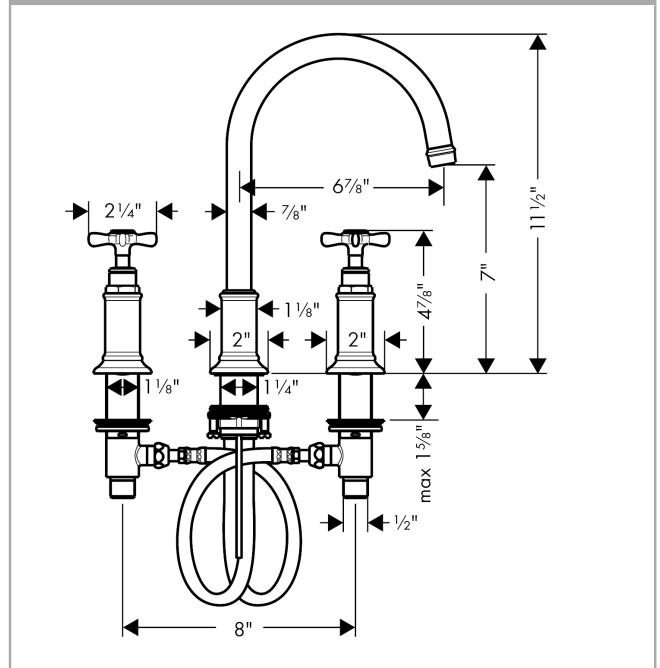

AXOR Montreux
Widespread Faucet 180 with Cross Handles and Pop-Up Drain, 1.2 GPM
 Finishes : **brushed nickel** Part no. : **16513821**

Description

Features

- Swivel range 120°
- Laminar spray
- Flow: 1.2 GPM (4.5 L/Min)
- 90° ceramic valves
- Includes pop-up drain

Technology

Product image

Scale drawing

AXOR Montreux
Widespread Faucet 180 with Cross Handles and Pop-Up Drain, 1.2 GPM
 Finishes : **brushed nickel** Part no. : **16513821**

Exploded drawing

Year of production: >07/16

AXOR Montreux
Widespread Faucet 180 with Cross Handles and Pop-Up Drain, 1.2 GPM
 Finishes : **brushed nickel** Part no. : **16513821**

Spare parts list

Year of production: >07/16

Pos.	Description	Part no.	PC	PU
1	spout cpl.	97990820	0	1
2	aerator M18x1 (4,5 l/min)	93062820	0	1
3	hollow set screw M4x5	98731000	0	1
4	escutcheon for spout	97989820	0	1
5	fixing set (Ø 32)	13961000	0	1
6	connection hose 18½" M8x0,75 3/8"	96321001	0	1
7	O-ring 11x2	98127000	0	1
8	handle	16291820	0	1
9	set of screw covers, cold / hot water / neutral	97987000	0	1
10	escutcheon for handle	97988820	0	1
11	valve	88503000	0	1
12	shut off unit left closing	94008000	0	1
13	shut off unit right closing	94009000	0	1
14	fixing set for shut off unit	88511000	0	1
15	pull rod	98730820	0	1
16	lever collar	92849000	0	1
a	pop up waste	88509820	0	1
b	fixation extension 35 mm	13898000	0	1