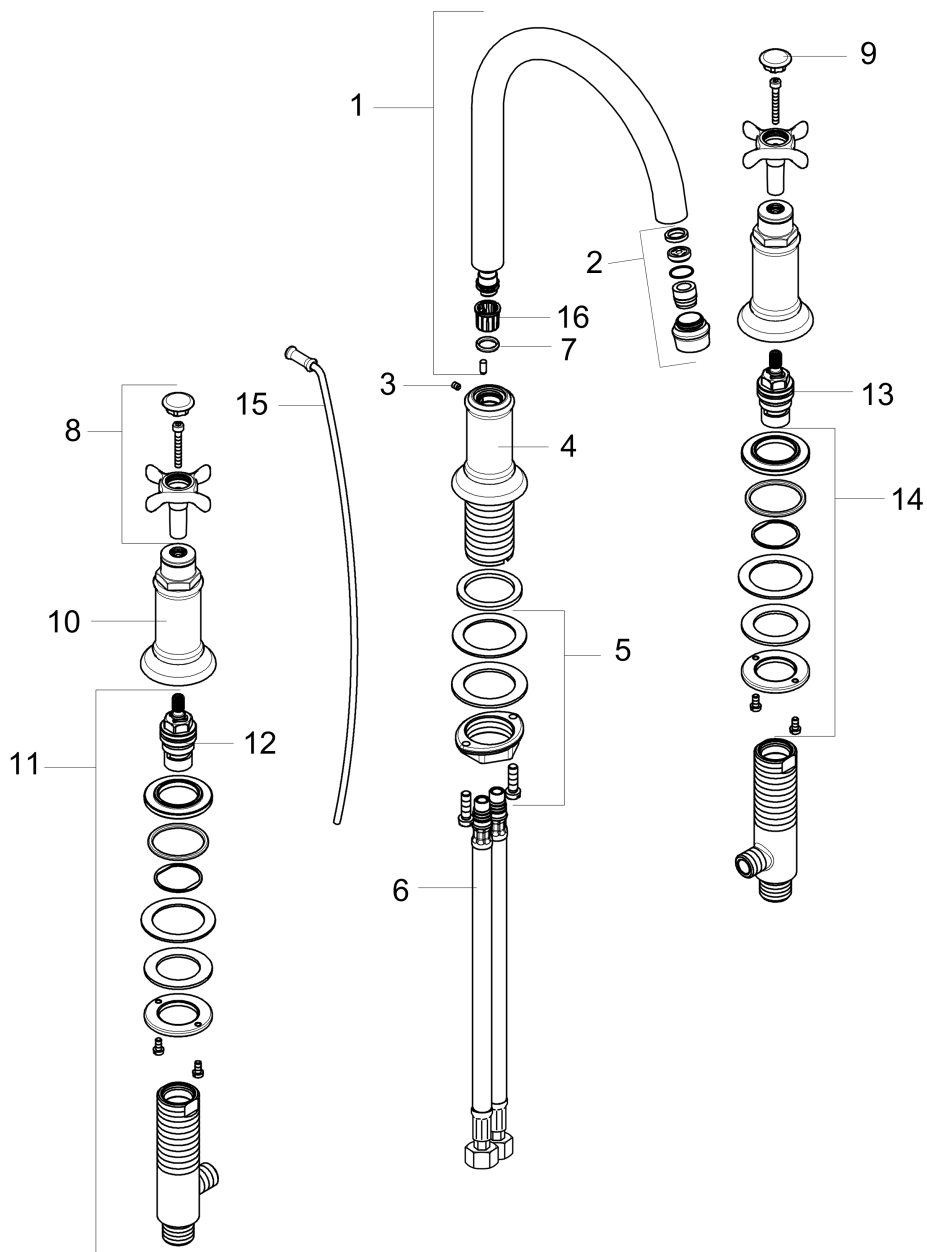

AXOR Montreux
Widespread Faucet 180 with Cross Handles and Pop-Up Drain, 1.2 GPM
 Finishes : **brushed nickel** Part no. : **16513821**

Description

Features

- Swivel range 120°
- Laminar spray
- Flow: 1.2 GPM (4.5 L/Min)
- 90° ceramic valves
- Includes pop-up drain

Technology

Product image

Scale drawing

AXOR Montreux
Widespread Faucet 180 with Cross Handles and Pop-Up Drain, 1.2 GPM
 Finishes : **brushed nickel** Part no. : **16513821**

Exploded drawing

Year of production: >07/16

AXOR Montreux
Widespread Faucet 180 with Cross Handles and Pop-Up Drain, 1.2 GPM
 Finishes : **brushed nickel** Part no. : **16513821**

Spare parts list

Year of production: >07/16

Pos.	Description	Part no.	PC	PU
1	spout cpl.	97990820	0	1
2	aerator M18x1 (4,5 l/min)	93062820	0	1
3	hollow set screw M4x5	98731000	0	1
4	escutcheon for spout	97989820	0	1
5	fixing set (Ø 32)	13961000	0	1
6	connection hose 18½" M8x0,75 3/8"	96321001	0	1
7	O-ring 11x2	98127000	0	1
8	handle	16291820	0	1
9	set of screw covers, cold / hot water / neutral	97987000	0	1
10	escutcheon for handle	97988820	0	1
11	valve	88503000	0	1
12	shut off unit left closing	94008000	0	1
13	shut off unit right closing	94009000	0	1
14	fixing set for shut off unit	88511000	0	1
15	pull rod	98730820	0	1
16	lever collar	92849000	0	1
a	pop up waste	88509820	0	1
b	fixation extension 35 mm	13898000	0	1