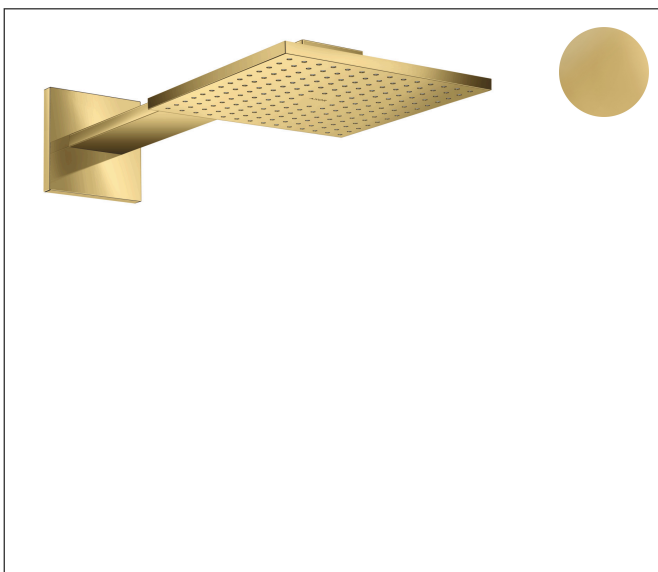

Brand	AXOR
Art. Name	AXOR ShowerSolutions Showerhead 250 Square 2-Jet with Showerarm Trim, 2.5 GPM
Art. Nr.	35310991
Surface	polished gold optic
Pos.	1

Product Picture

Drawing

Features

- Consists of: Showerhead, Showerarm, Green Diverter
- Shower head size: 250 x 250 mm
- Spray modes: PowderRain, Intense PowderRain
- Select button on thermostat
- Dynamic spray nozzles move out while using
- Flow: 2.5 GPM (9.5 L/Min)
- Showerhead removable for cleaning
- ServiceCard with sieve can be removed without tools for cleaning purpose

Technology

Spray Types