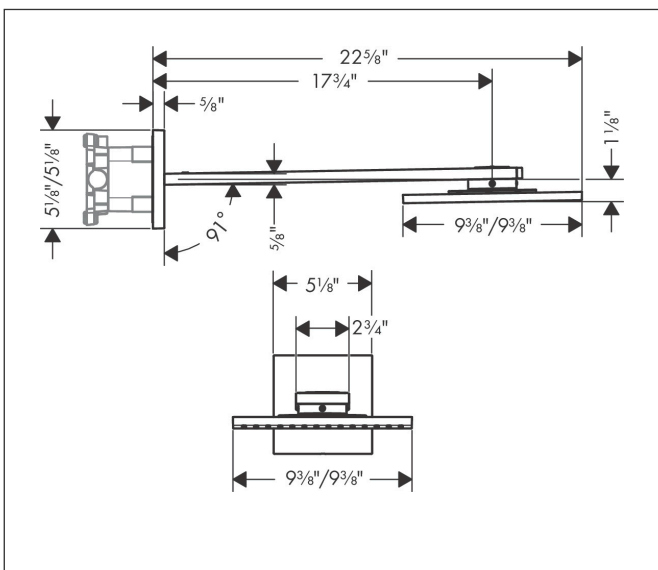

Brand	AXOR
Art. Name	AXOR ShowerSolutions Showerhead 250 Square 2-Jet with Showerarm Trim, 2.5 GPM
Art. Nr.	35310991
Surface	polished gold optic
Pos.	1

Product Picture

Drawing

Features

- Consists of: Showerhead, Showerarm, Green Diverter
- Shower head size: 250 x 250 mm
- Spray modes: PowderRain, Intense PowderRain
- Select button on thermostat
- Dynamic spray nozzles move out while using
- Flow: 2.5 GPM (9.5 L/Min)
- Showerhead removable for cleaning
- ServiceCard with sieve can be removed without tools for cleaning purpose