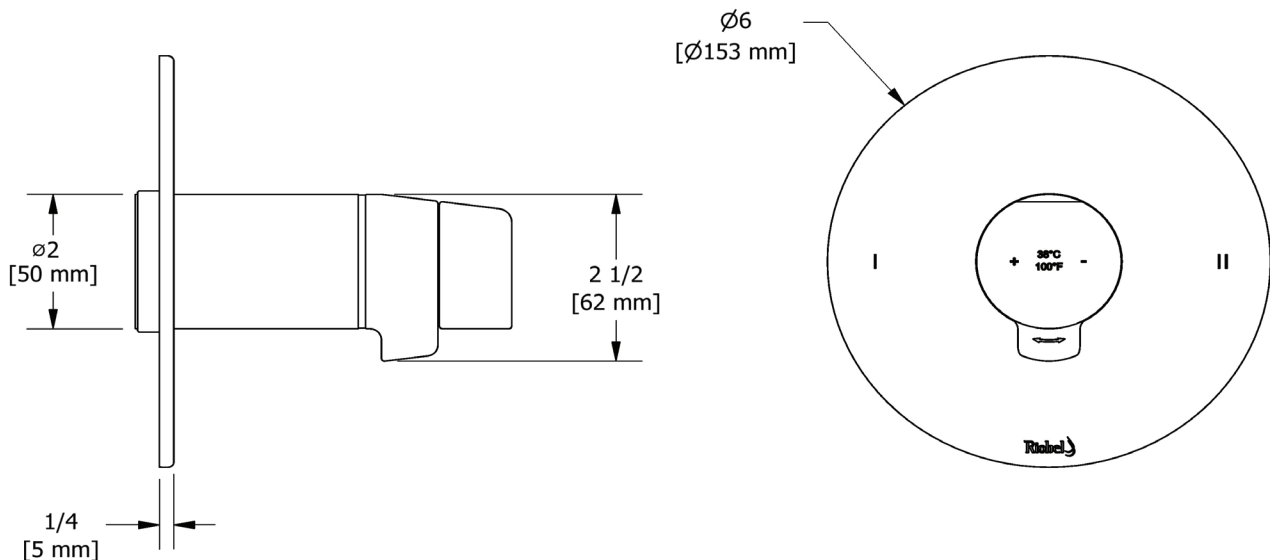

SPECIFICATIONS

DESCRIPTION

- Combines both thermostatic and pressure balance technologies
- "Set it and forget it" temperature control
- Temperature and volume control with diverter
- 2 dedicated functions (CEC compliant)
- R23 Rough-in valve sold separately
- Extension kits available, 1 1/4" EXT23KIT114 and 3/4" EXT23KIT34

Parabola™

1/2" Therm & Pressure Balance Trim With 2 Functions

MODEL: TPB44

For warranty or additional information, contact:

U.S.A.
houseofrohl.com/support
 1-800-777-9762

QUEBEC / MARITIMES / WESTERN CANADA
 QUÉBEC / MARITIMES / OUEST CANADIEN
 QUEBEC / MARITIMOS / CANADA OCCIDENTAL
houseofrohl.ca/support
 1-866-473-8442