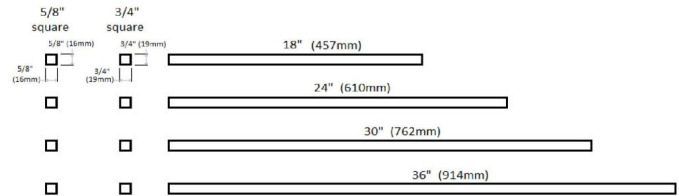

Towel Bar 3/4"x36"
Polished Chrome

SPECIFICATIONS

MATERIAL CONSTRUCTION:	Steel
PVD FINISH:	No
ASSEMBLY REQUIRED:	No
TOOLS NEEDED FOR INSTALLATION:	Phillips Screwdriver
ASSEMBLED DIMENSIONS:	0.75" H x 36" L x 0.75" D
ASSEMBLED WEIGHT:	0.71 lbs.
MIN. LENGTH:	N/A
MAX LENGTH:	N/A
SCREWS INCLUDED:	No
DRYWALL ANCHORS INCLUDED:	No
CENTER TO CENTER:	N/A