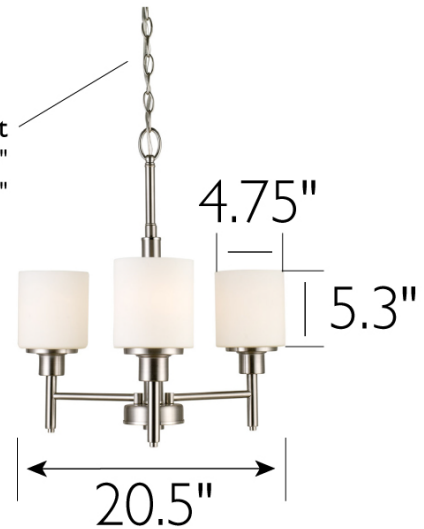

Aubrey 3-Light Chandelier with Frosted Glass Satin Nickel

Adjustable height
Minimum: 20.88"
Maximum: 68.89"

SPECIFICATIONS

MOUNTING:	Flush Mount	LED BRIGHTNESS (LUMENS):	N/A
SLOPED CEILING ADAPTABLE:	No	LED COLOR CORRELATED TEMPERATURE (CCT):	N/A
LAMP TYPE 1:	Maximum 60W Medium Base Bulb	LED COLOR RENDERING INDEX (CRI):	N/A
BULB INCLUDED:	No	LED EFFICACY:	N/A
WATTS PER BULB:	60W	LED AVERAGE RATED LIFE:	N/A
TOTAL WATTAGE:	180W	ENERGY EFFICIENT:	No
DIMMABLE:	Yes	LIGHTING AMPS:	N/A
MATERIAL CONSTRUCTION:	Steel	VOLTAGE:	120V
ASSEMBLED DIMENSIONS:	20.89" H x 20.5" L x 20.5" D		
WEIGHT:	8.79 lbs.		
BACKPLATE DIMENSIONS:	N/A		
CANOPY/PLATE DIMENSIONS:	0.827" H x 5" D		
GLASS/SHADE DIMENSIONS:	5.3" H x 4.75" L x 4.75" D		
GLASS/SHADE MATERIAL:	Glass		
GLASS/SHADE TYPE:	Frosted		
GLASS/SHADE COLOR:	White		