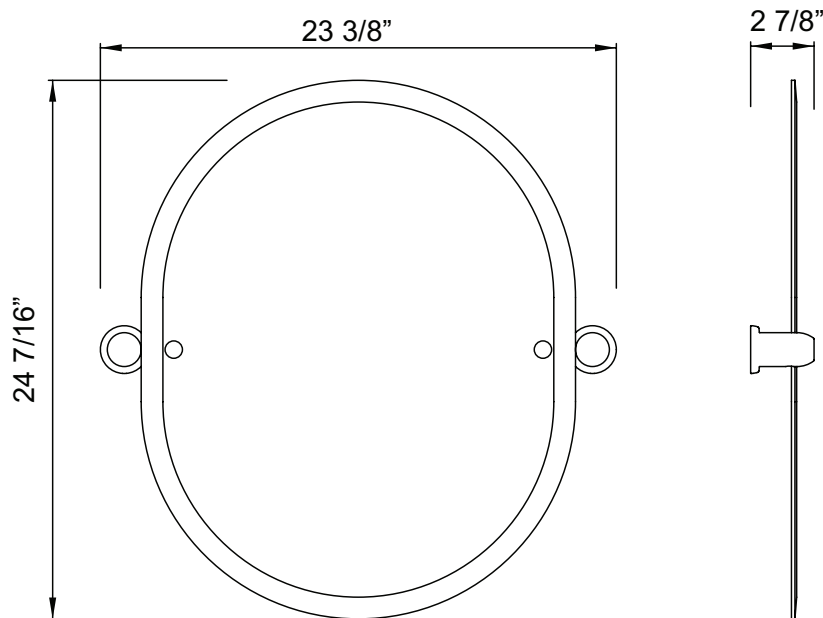

Holborn™
25" Oval Mirror

MODEL: U.6482

For warranty or additional information, contact:

U.S.A.
houseofrohl.com/support
1-800-777-9762

QUEBEC / MARITIMES / WESTERN CANADA
QUÉBEC / MARITIMES / OUEST CANADIEN
QUEBEC / MARITIMOS / CANADA OCCIDENTAL
houseofrohl.ca/support
1-866-473-8442