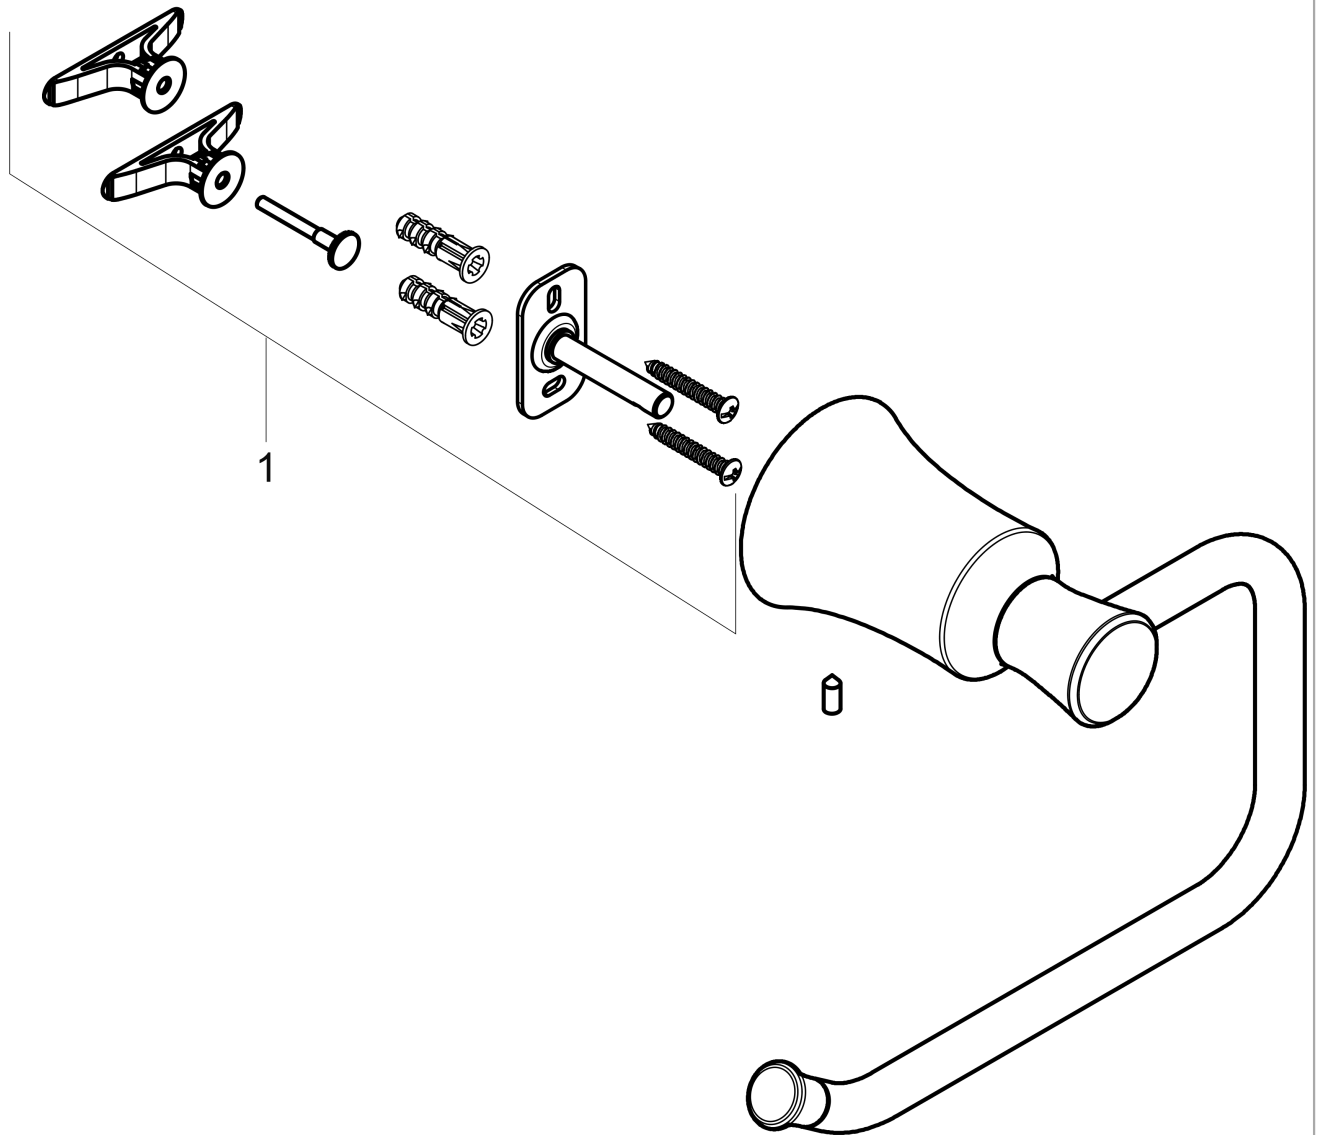

**Joleena  
Toilet Paper Holder**

Finishes : **chrome** Part no. : **04787000**

**Description**

**Features**

- Wall-mounted
- Metal holder

**Item details**

List Price \$ 61.00

**Compliance**

**Product image**

**Scale drawing**

**Joleena**  
**Toilet Paper Holder**  
Finishes : **chrome** Part no. : **04787000**

Exploded drawing

Year of production: >09/19

**Joleena**

**Toilet Paper Holder**

Finishes : **chrome** Part no. : **04787000**

**Spare parts list**

Year of production: >09/19

Pos.	Description	Part no.	Price	PU
1	support element	93551000	-	1