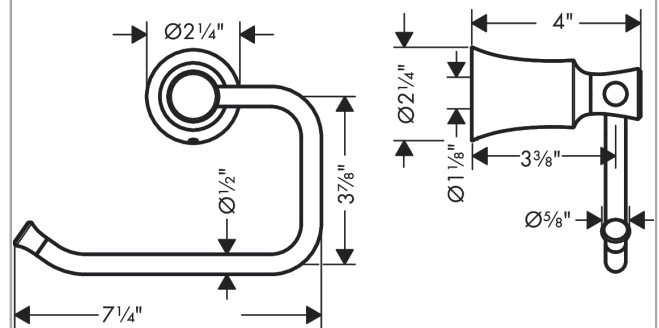

**Joleena  
Toilet Paper Holder**

Finishes : **chrome** Part no. : **04787000**

**Description**

**Features**

- Wall-mounted
- Metal holder

**Item details**

List Price \$ 61.00

**Compliance**

**Product image**

**Scale drawing**

**Joleena**  
**Toilet Paper Holder**  
Finishes : **chrome** Part no. : **04787000**

Exploded drawing

Year of production: >09/19

**Joleena**

**Toilet Paper Holder**

Finishes : **chrome** Part no. : **04787000**

**Spare parts list**

Year of production: >09/19

Pos.	Description	Part no.	Price	PU
1	support element	93551000	-	1