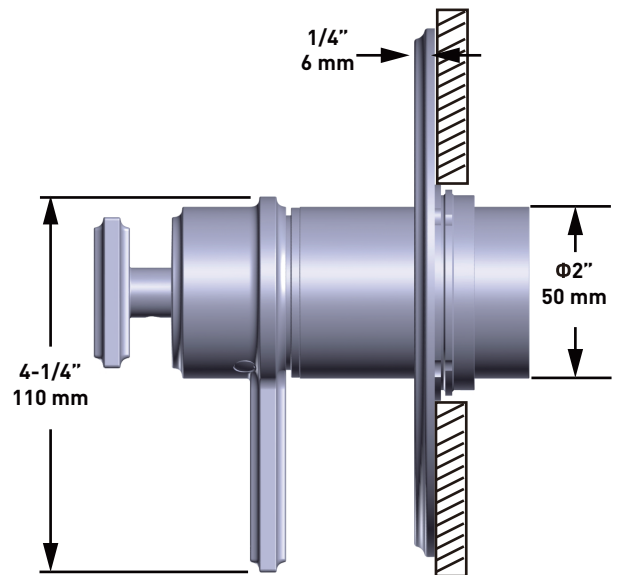

**DESCRIPTION**

- Combines both thermostatic and pressure balance technologies
- “Set it and forget it” temperature control
- 2 dedicated functions and 1 shared function
- Rough-in valve sold separately:  
-Order R23 rough-in valve

## SPECIFICATIONS

**Manifesto™**

1/2" Therm & Pressure Balance Trim With 3 Functions

**MODELS:** TMF23

**For warranty or additional information, contact:**

U.S.A.  
[houseofrohl.com/support](http://houseofrohl.com/support)  
1-800-777-9762