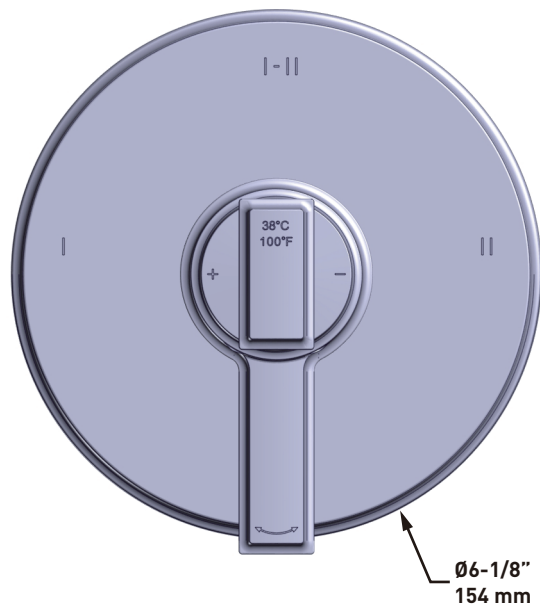

**DESCRIPTION**

- Combines both thermostatic and pressure balance technologies
- “Set it and forget it” temperature control
- 2 dedicated functions and 1 shared function
- Rough-in valve sold separately:  
-Order R23 rough-in valve

## SPECIFICATIONS

**Manifesto™**

1/2" Therm & Pressure Balance Trim With 3 Functions

**MODELS:** TMF23

**For warranty or additional information, contact:**

U.S.A.  
[houseofrohl.com/support](http://houseofrohl.com/support)  
1-800-777-9762