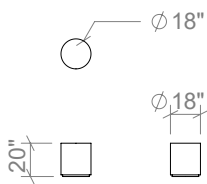

Available in all ELTE Collection stone finishes

TABLES

42 INCH ROUND COFFEE TABLE

54 INCH ROUND COFFEE TABLE

66 INCH ROUND COFFEE TABLE

54 INCH RECTANGULAR COFFEE TABLE

66 INCH RECTANGULAR COFFEE TABLE

78 INCH RECTANGULAR COFFEE TABLE

ROUND SIDE TABLE

SQUARE SIDE TABLE