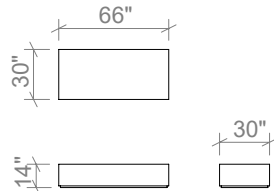

Available in all ELTE Collection stone finishes

TABLES

42 INCH ROUND COFFEE TABLE

54 INCH ROUND COFFEE TABLE

66 INCH ROUND COFFEE TABLE

54 INCH RECTANGULAR COFFEE TABLE

66 INCH RECTANGULAR COFFEE TABLE

78 INCH RECTANGULAR COFFEE TABLE

ROUND SIDE TABLE

SQUARE SIDE TABLE