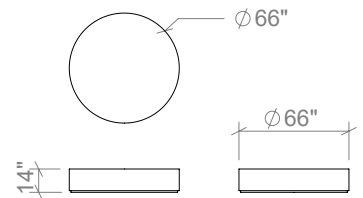

Available in all ELTE Collection stone finishes

TABLES

42 INCH ROUND COFFEE TABLE

54 INCH ROUND COFFEE TABLE

66 INCH ROUND COFFEE TABLE

54 INCH RECTANGULAR COFFEE TABLE

66 INCH RECTANGULAR COFFEE TABLE

78 INCH RECTANGULAR COFFEE TABLE

ROUND SIDE TABLE

SQUARE SIDE TABLE