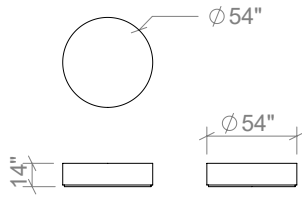

Available in all ELTE Collection stone finishes

TABLES

42 INCH ROUND COFFEE TABLE

54 INCH ROUND COFFEE TABLE

66 INCH ROUND COFFEE TABLE

54 INCH RECTANGULAR COFFEE TABLE

66 INCH RECTANGULAR COFFEE TABLE

78 INCH RECTANGULAR COFFEE TABLE