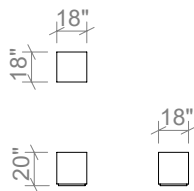

Available in all ELTE Collection stone finishes

TABLES

42 INCH ROUND COFFEE TABLE

54 INCH ROUND COFFEE TABLE

66 INCH ROUND COFFEE TABLE

54 INCH RECTANGULAR COFFEE TABLE

66 INCH RECTANGULAR COFFEE TABLE

78 INCH RECTANGULAR COFFEE TABLE

ROUND SIDE TABLE

SQUARE SIDE TABLE