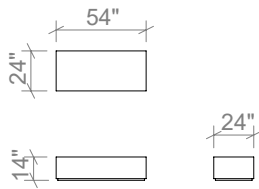

Available in all ELTE Collection stone finishes

TABLES

42 INCH ROUND COFFEE TABLE

54 INCH ROUND COFFEE TABLE

66 INCH ROUND COFFEE TABLE

54 INCH RECTANGULAR COFFEE TABLE

66 INCH RECTANGULAR COFFEE TABLE

78 INCH RECTANGULAR COFFEE TABLE

ROUND SIDE TABLE

SQUARE SIDE TABLE