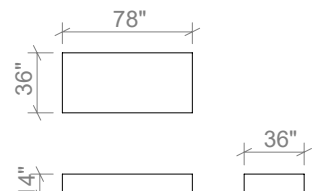

Available in all ELTE Collection stone finishes

TABLES

42 INCH ROUND COFFEE TABLE

54 INCH ROUND COFFEE TABLE

66 INCH ROUND COFFEE TABLE

54 INCH RECTANGULAR COFFEE TABLE

66 INCH RECTANGULAR COFFEE TABLE

78 INCH RECTANGULAR COFFEE TABLE

ROUND SIDE TABLE

SQUARE SIDE TABLE