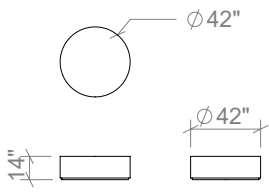

Available in all ELTE Collection stone finishes

TABLES

42 INCH ROUND COFFEE TABLE

54 INCH ROUND COFFEE TABLE

66 INCH ROUND COFFEE TABLE

54 INCH RECTANGULAR COFFEE TABLE

66 INCH RECTANGULAR COFFEE TABLE

78 INCH RECTANGULAR COFFEE TABLE