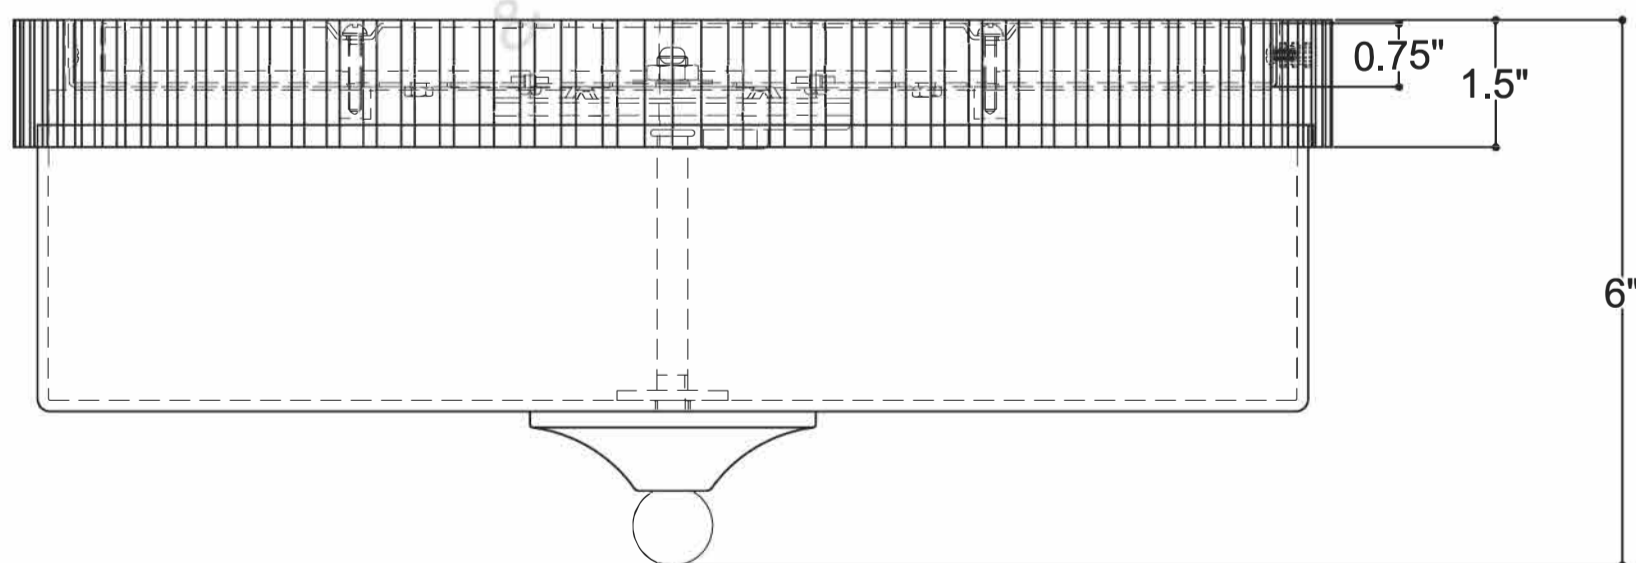

4" DIA. MAXLITE ENGINE

1" DIA* 1"H FINIAL

14" DIA. PLATE

15" DIA. CANOPY

15.5"DIA* 3.5"H GLASS SHADE

16.25"DIA. BODY

TOP VIEW

FRONT VIEW