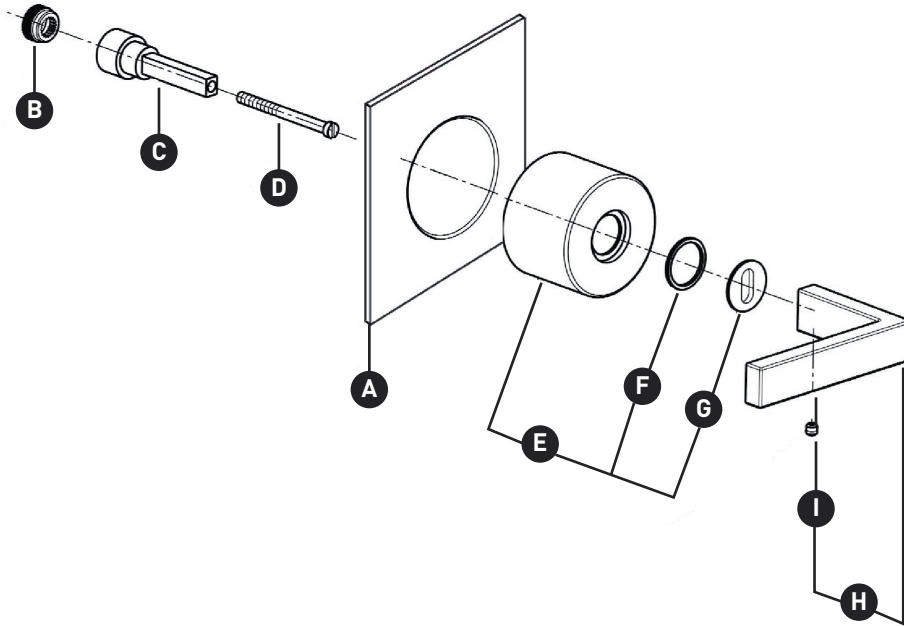

ORDER BY PART NUMBER

ILLUSTRATED PARTS

WA31

Wave™ Trim For Volume Control And Diverter

| ID | Kit Number | Finish |
|----|------------|-----------|
| A | ZZ950900* | See below |
| B | ZZ933300 | N/A |
| C | ZZ947390 | N/A |
| D | ZZ947330 | N/A |
| E | ZZ950890* | See below |
| F | ZZ947040 | N/A |
| G | ZZ947050 | N/A |
| H | ZZ947100* | See below |
| I | ZZ947100 | N/A |