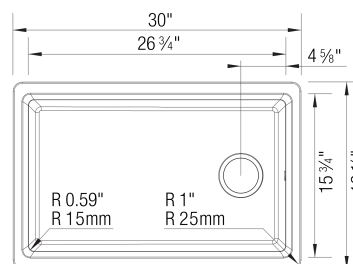

Sink Specifications

Color	SKU
Anthracite	443304
Café	443308
Cinder	443305
White	443306
Coal Black	443303
Truffle	443307
Volcano Gray	443309
Soft White	443310

INTEOS 30 SILGRANIT

Design and Planning Tips

- Min cabinet size: 33 in (838 mm)
- Rim height: 7/16 in (11 mm)

What is included:

Includes bridge cutting board, accessories holder and large colander

Installation on a wooden frame, no clips required.

IMPORTANT: Specific cutout dimensions are required for proper accessories usage.