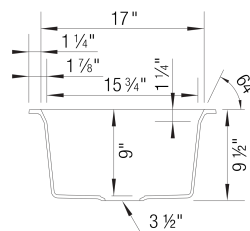

Included Accessories

INTEOS Cutting Board	443336
INTEOS Accessory Frame	443337
INTEOS Large Colander	443338

Optional Accessories

INTEOS Grid 30	443344
INTEOS Small Tray	443341
INTEOS Large Tray	443339
INTEOS Dish Rack	443342
INTEOS Small Colander	443340

Warranty

BLANCO offers a limited lifetime warranty on all sinks and faucets, as well as a one-year warranty on all custom accessories.

Code/Standards Compliance

BLANCO sinks and faucets are third-party tested and certified to standards and listed by applicable certification bodies. For more information on individual product listings, contact our office or listing organization.

View our how-to videos to learn more about installing and caring for BLANCO products:

<https://www.blanco.com/us-en/service/how-to-videos/how-to-videos-for-sinks/>