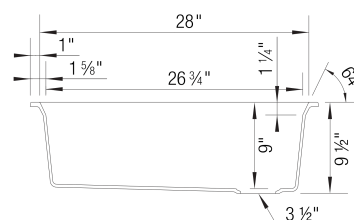

Included Accessories

INTEOS Cutting Board	443336
INTEOS Accessory Frame	443337
INTEOS Large Colander	443338

Optional Accessories

INTEOS Grid 30	443344
INTEOS Small Tray	443341
INTEOS Large Tray	443339
INTEOS Dish Rack	443342
INTEOS Small Colander	443340

Warranty

BLANCO offers a limited lifetime warranty on all sinks and faucets, as well as a one-year warranty on all custom accessories.

Code/Standards Compliance

BLANCO sinks and faucets are third-party tested and certified to standards and listed by applicable certification bodies. For more information on individual product listings, contact our office or listing organization.

View our how-to videos to learn more about installing and caring for BLANCO products:

<https://www.blanco.com/us-en/service/how-to-videos/how-to-videos-for-sinks/>