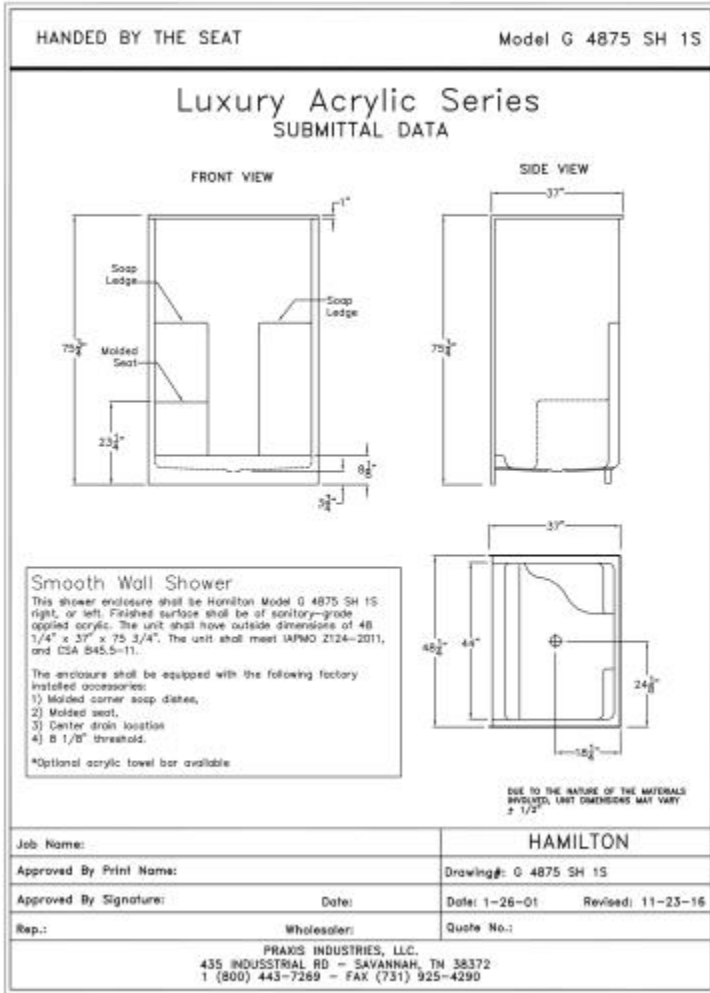

G 4875 SH 1S 37 x 48 AcrylX Alcove One-Piece Shower

Model number:

G4875SH1SR-WHT

Dimensions: 37" x 48.25" x 75.75"

Installation: Alcove

Material: AcrylX™

Standard Features:

- AcrylX™ Applied Acrylic
- One Piece Shower
- Smooth Wall
- One Seat

HAMILTON products adhere to one or more of the following certifications:

G 4875 SH 1S 37 x 48 AcrylX Alcove One-Piece Shower

Model number:

G4875SH1SR-WHT

Dimensions: 37" x 48.25" x 75.75"

Installation: Alcove

Material: AcrylX™

Dimensions

37 x 48 1/4 x 75 3/4 In.
(940 x 1226 x 1924 mm)

Weight

125 lbs - 57 kg

Shape

Rectangular

Pieces