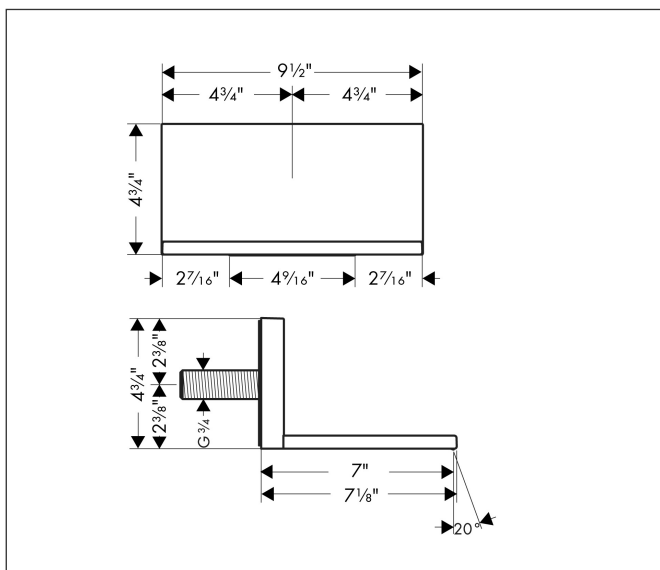

Brand AXOR
Art. Name **AXOR ShowerSolutions** Tub Spout Trim 10" x 5"
Art. Nr. 10942251
Surface brushed gold optic
Pos. 1

Product Picture

Features

- Flow: 5.55 GPM (21 L/Min)
- Solid Brass

Drawing

Technology