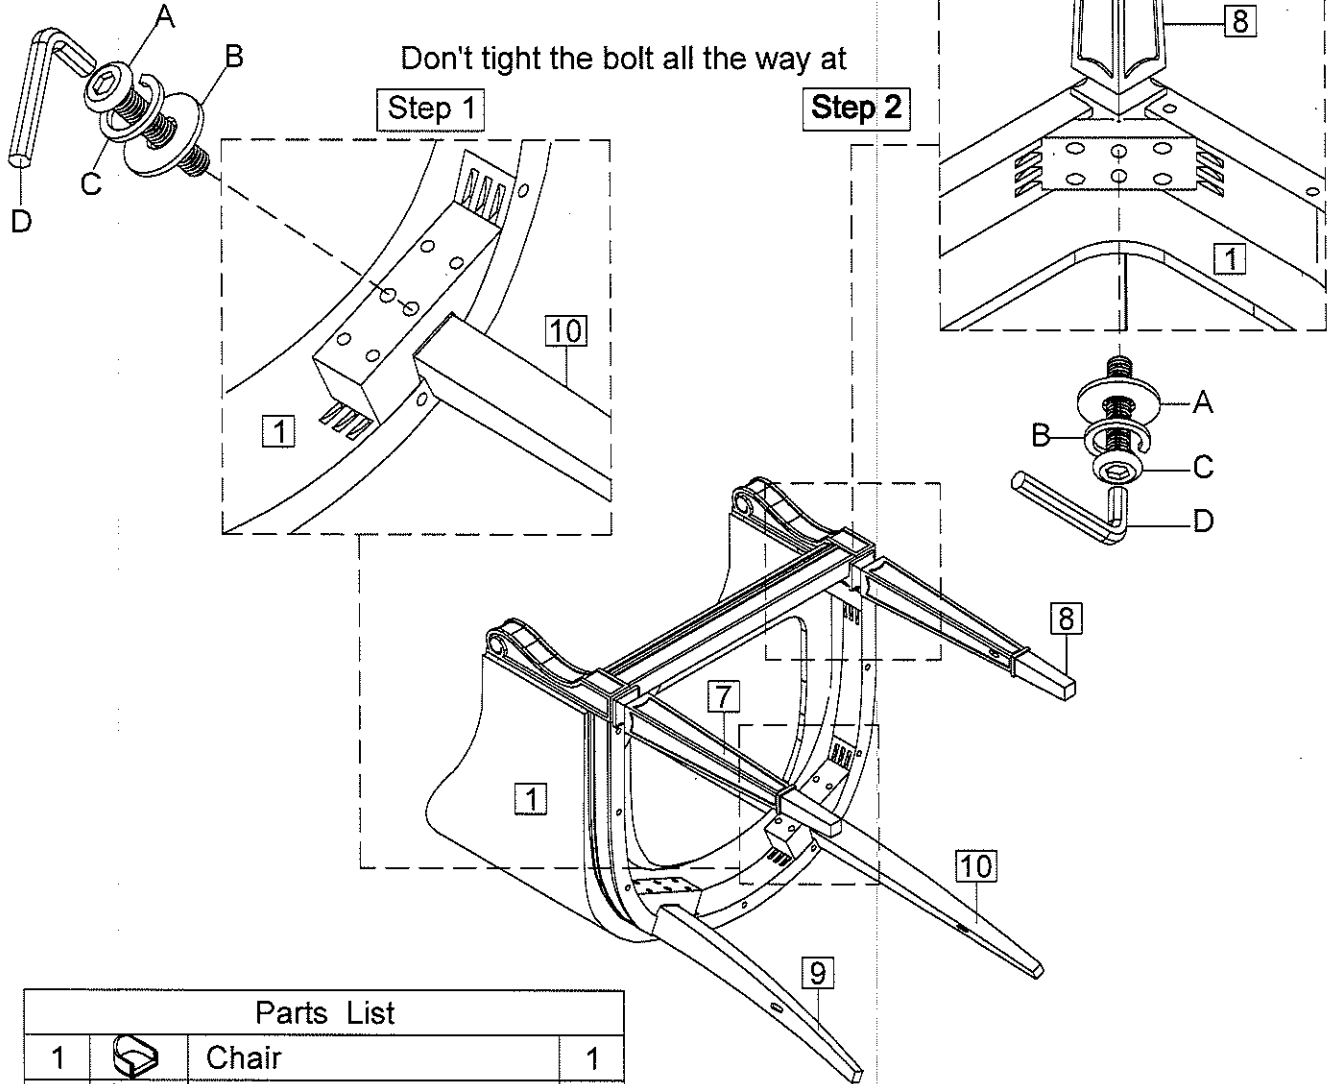

Thank you for purchasing this quality product from A.R.T. Furniture. Be sure to check all packing material for parts which may have come loose inside the carton during shipment. Identify and count all parts and compare with the parts list below.

**Note:** Some furniture is heavy, it is recommended that two people assembly this item to avoid injury or damage.

Parts List			
1		Chair	1
2		Left Side Stretchers	1
3		Right Side Stretchers	1
4		Back Stretcher	1
6		Front Stretcher	1
7		Left Front Legs	1
8		Right Front Legs	1
9		Left Back Legs	1
10		Right Back Legs	1

No.	Hardware List		Qt.
A		5/16" X 19mm Flat Washer	8
B		5/16" Lock Washer	8
C		5/16" X 2" Bolt	8
D		5mm Allen Wrench	1
E		#8x1" Screw	8