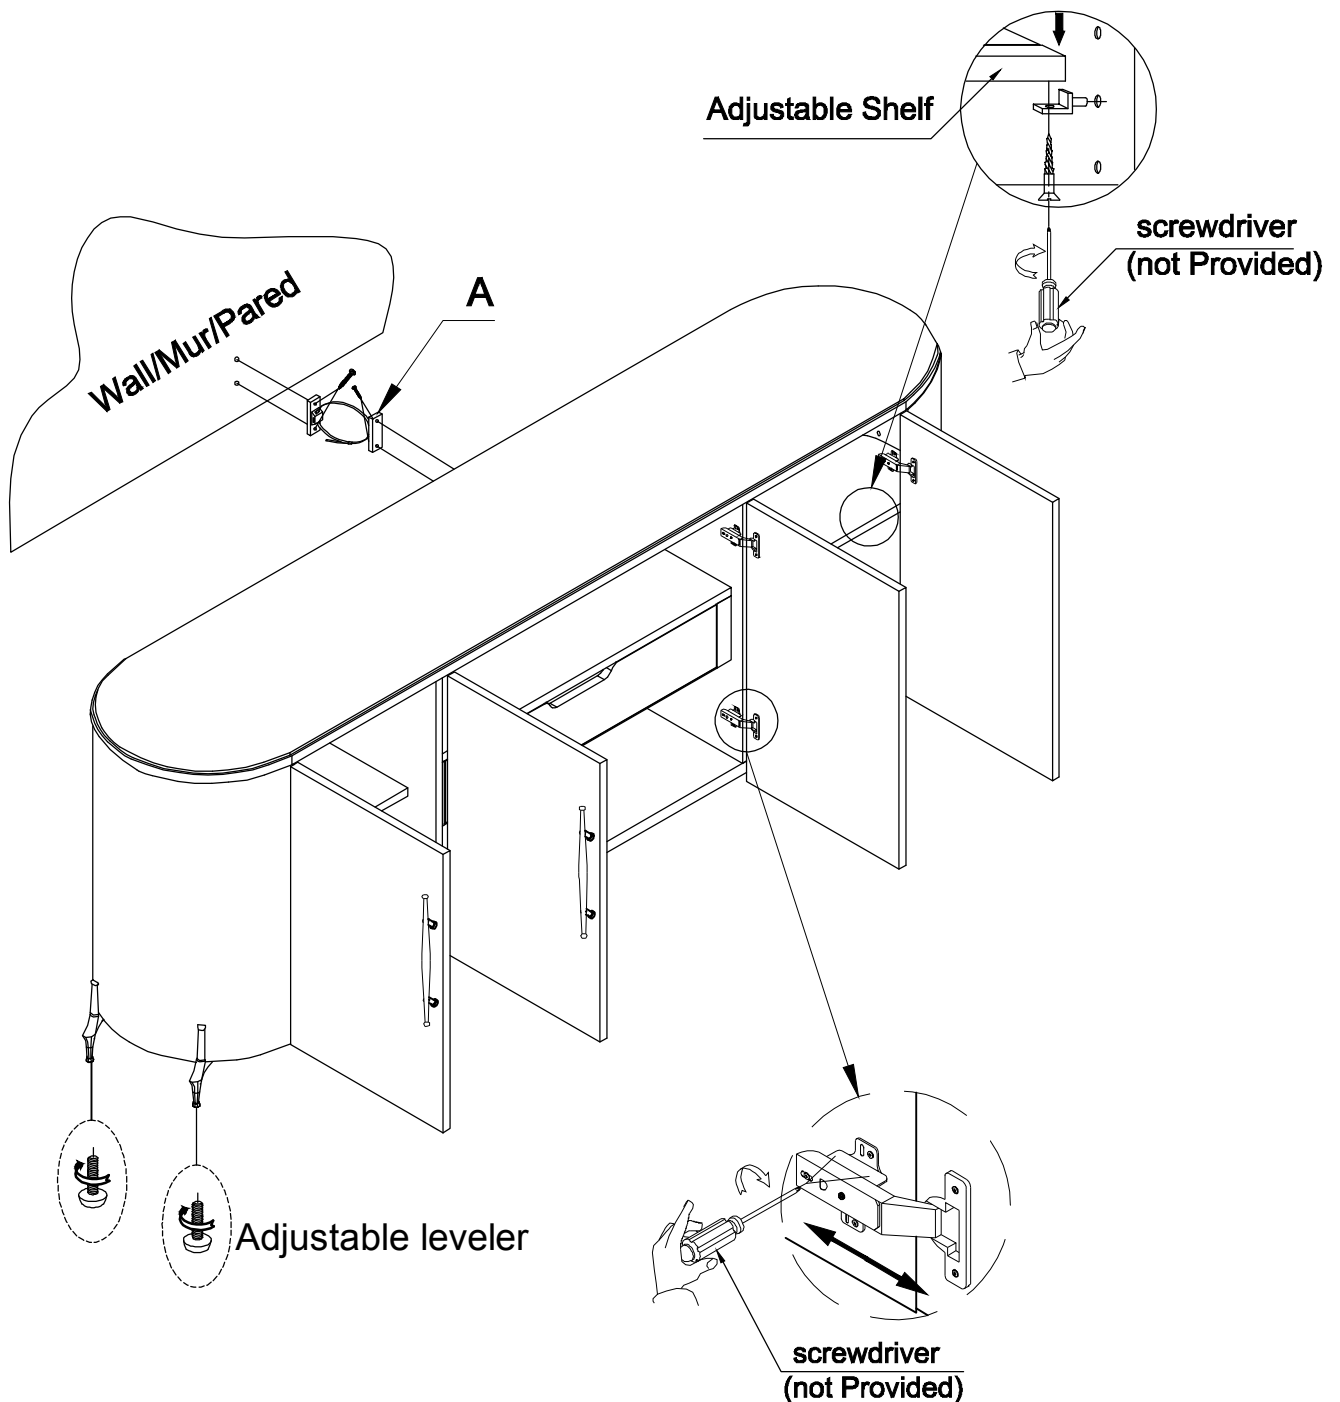

# ASSEMBLY INSTRUCTION

Item: 6900-85005-89 Credenza

Thank you for purchasing this quality product. Be sure to unpack carefully looking for small parts which may have come loose during shipment.  
Read all instruction and study the drawing carefully before starting the assembly process.

**HARDWARE PACK**

NO.	DRAWING	DESCRIPTION	SIZE	QTY
A		Anti tip hardware pack		1set

**PART LIST**

NO.	DRAWING	DESCRIPTION	QTY
①		Cabinet	1pc
②		Adjustable Shelf	2pcs

Adjust levelers if needed, to level case on uneven floor