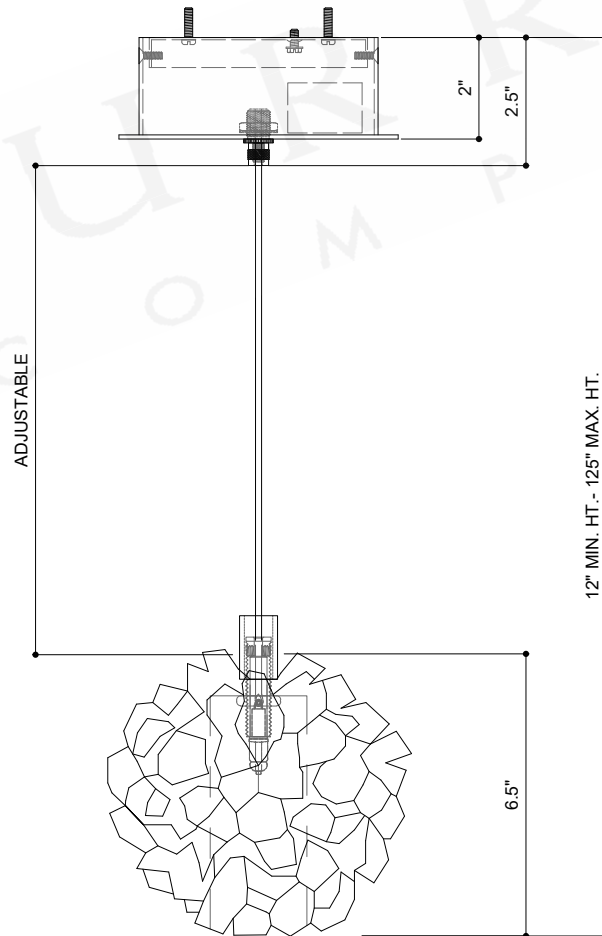

ITEM: 9000-1267

Overall Dimensions

Height: 6.5"

Diameter: 6"

CANOPY DETAIL

TOP VIEW

FRONT VIEW

Note:

Cord lengths are not shown to scale