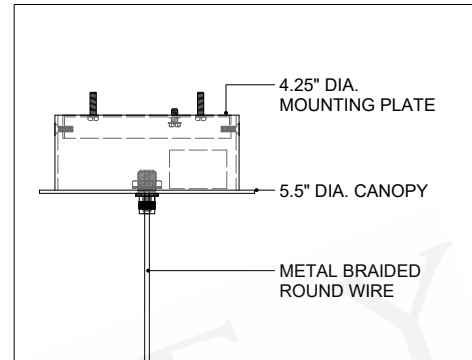

ITEM: 9000-1267

Overall Dimensions

Height: 6.5"

Diameter: 6"

CANOPY DETAIL

TOP VIEW

FRONT VIEW

Note:

Cord lengths are not shown to scale