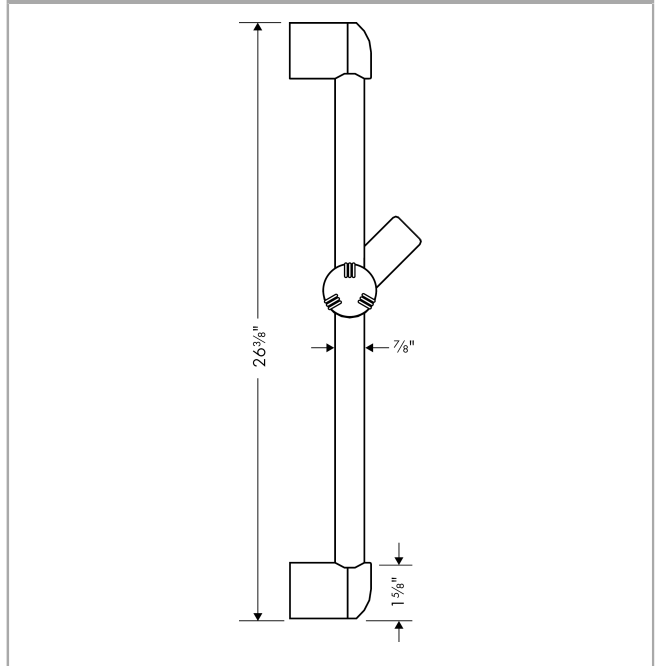

**Unica**

**Wallbar E, 24"**

Finishes : **rubbed bronze** Part no. : **06890920**

**Description**

**Features**

- Consists of: Wallbar, Soap dish, Slider
- Angle-adjustable holder pivots left and right, slides easily and locks in place

**Item details**

List Price \$ 185.00

**Product image**

**Scale drawing**

Unica

Wallbar E, 24"

Finishes : rubbed bronze

Part no. : 06890920

Exploded drawing

Year of production: >02/08

**Unica**  
**Wallbar E, 24"**  
 Finishes : **rubbed bronze**    Part no. : **06890920**

**Spare parts list**

Year of production: >02/08

Pos.	Description	Part no.	Price	PU
1	cover	88534920	-	1
2	tile-matching-disk	96184000	-	1
3	support, assy	88590920	-	1
4	soap dish	88700000	-	1