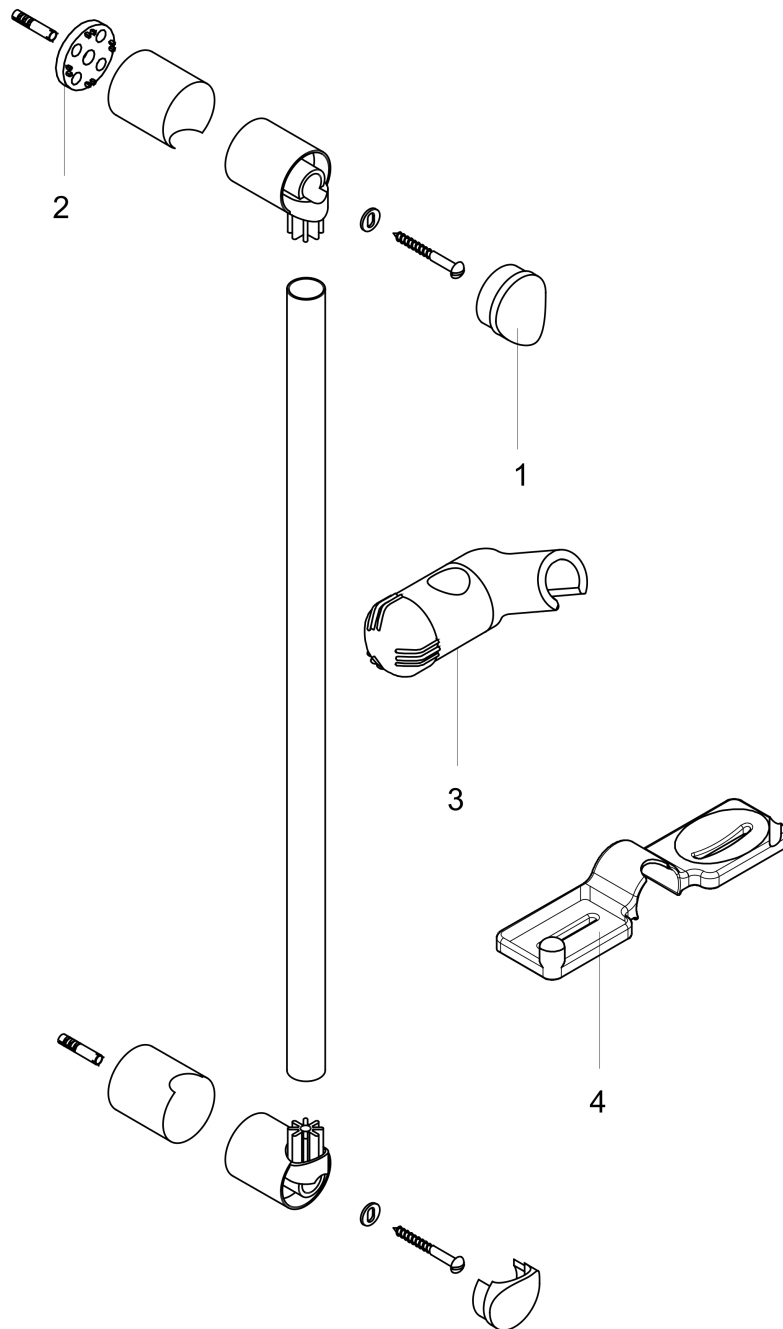

**Unica**

**Wallbar E, 24"**

Finishes : **rubbed bronze** Part no. : **06890920**

**Description**

**Features**

- Consists of: Wallbar, Soap dish, Slider
- Angle-adjustable holder pivots left and right, slides easily and locks in place

**Item details**

List Price \$ 185.00

**Product image**

**Scale drawing**

Unica

Wallbar E, 24"

Finishes : rubbed bronze

Part no. : 06890920

Exploded drawing

Year of production: >02/08

**Unica**  
**Wallbar E, 24"**  
 Finishes : **rubbed bronze**    Part no. : **06890920**

**Spare parts list**

Year of production: >02/08

Pos.	Description	Part no.	Price	PU
1	cover	88534920	-	1
2	tile-matching-disk	96184000	-	1
3	support, assy	88590920	-	1
4	soap dish	88700000	-	1