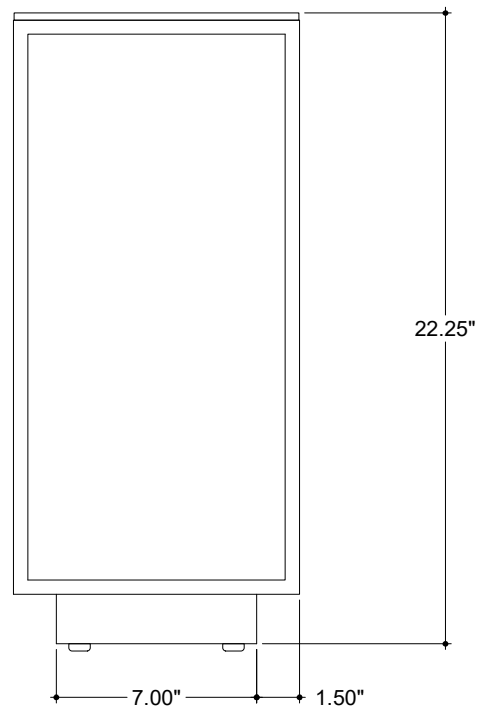

ITEM: 3000-0312

Overall Dimensions

Width: 16"

Depth: 10"

Height: 22.25"

TOP VIEW

FRONT VIEW

SIDE VIEW