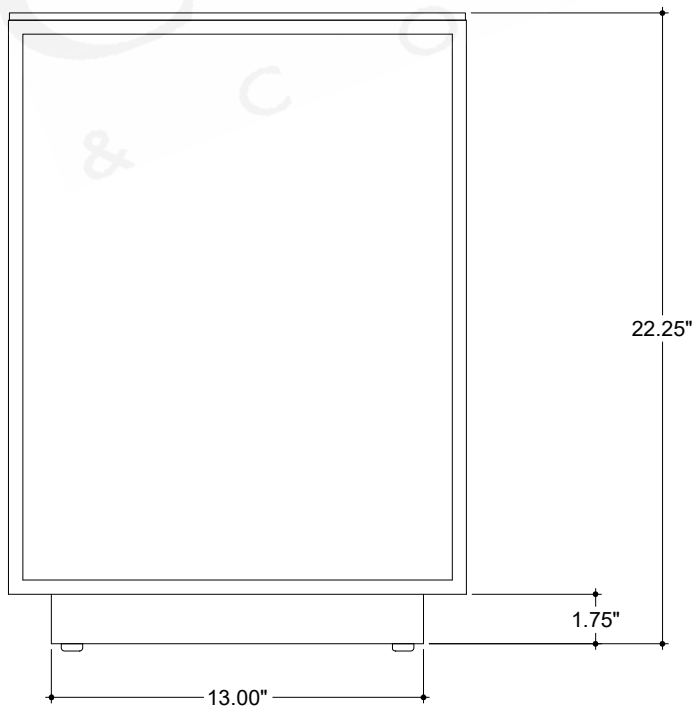

ITEM: 3000-0312

Overall Dimensions

Width: 16"

Depth: 10"

Height: 22.25"

TOP VIEW

FRONT VIEW

SIDE VIEW