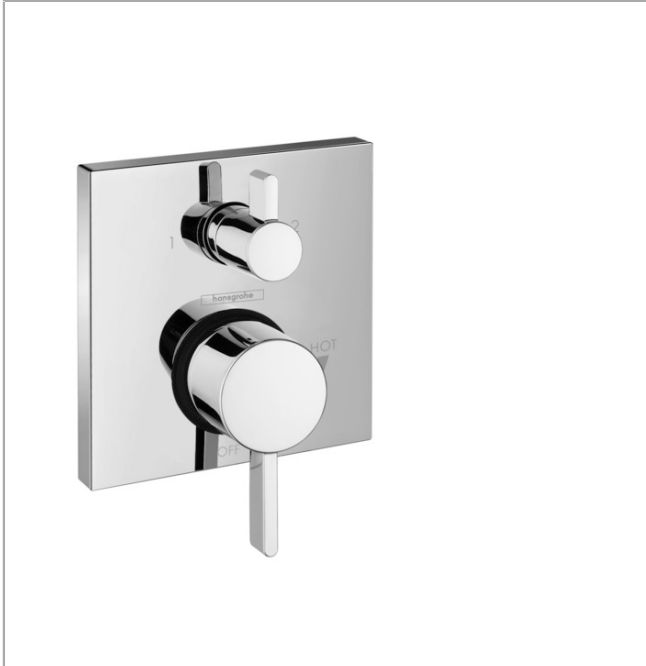

Ecostat
Pressure Balance Trim S Square with Diverter
 Finishes : **brushed black chrome** Part no. : **15862341**

Description

Features

- Temperature and on/off control for 2 outlets
- Outlets may be operated simultaneously
- Flow: 4.5 GPM (17 L/Min)

Compliance

Product image

Scale drawing