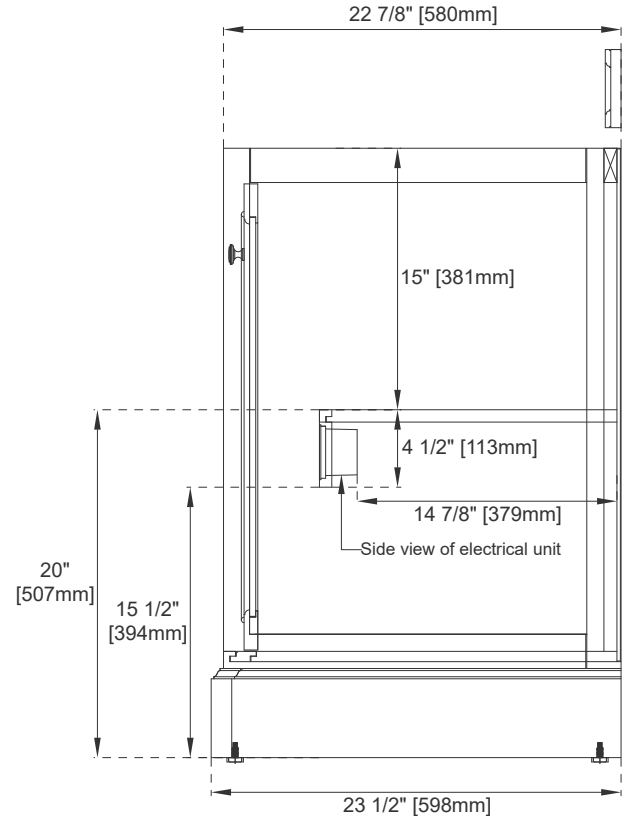

Hardware Material and Finish: Zinc Alloy in Satin Nickel

Fits Drain Hole Size: 1 3/4"

European Soft Close Hinges

Aluminum Laminate Drawer Liners

Adjustable Levels

Dimension

Width: 49-1/4"

Depth: 23-1/2"

Height: 35"

Rough-In Height: 21-1/2"

48" DE SOTO VANITY

825-V48-BW

825-V48-BNM

825-V48-SL

JAMES MARTIN VANITIES

Top View

48" DE SOTO VANITY

825-V48-BW

825-V48-BNM

825-V48-SL

JAMES MARTIN VANITIES

Side View 1

Side View 2

Back View

All dimensions are nominal

Diagrams are of cabinet only—James Martin Optional Countertops and sinks are not shown

Visit website for warranty and installation information
www.jamesmartinvanities.com