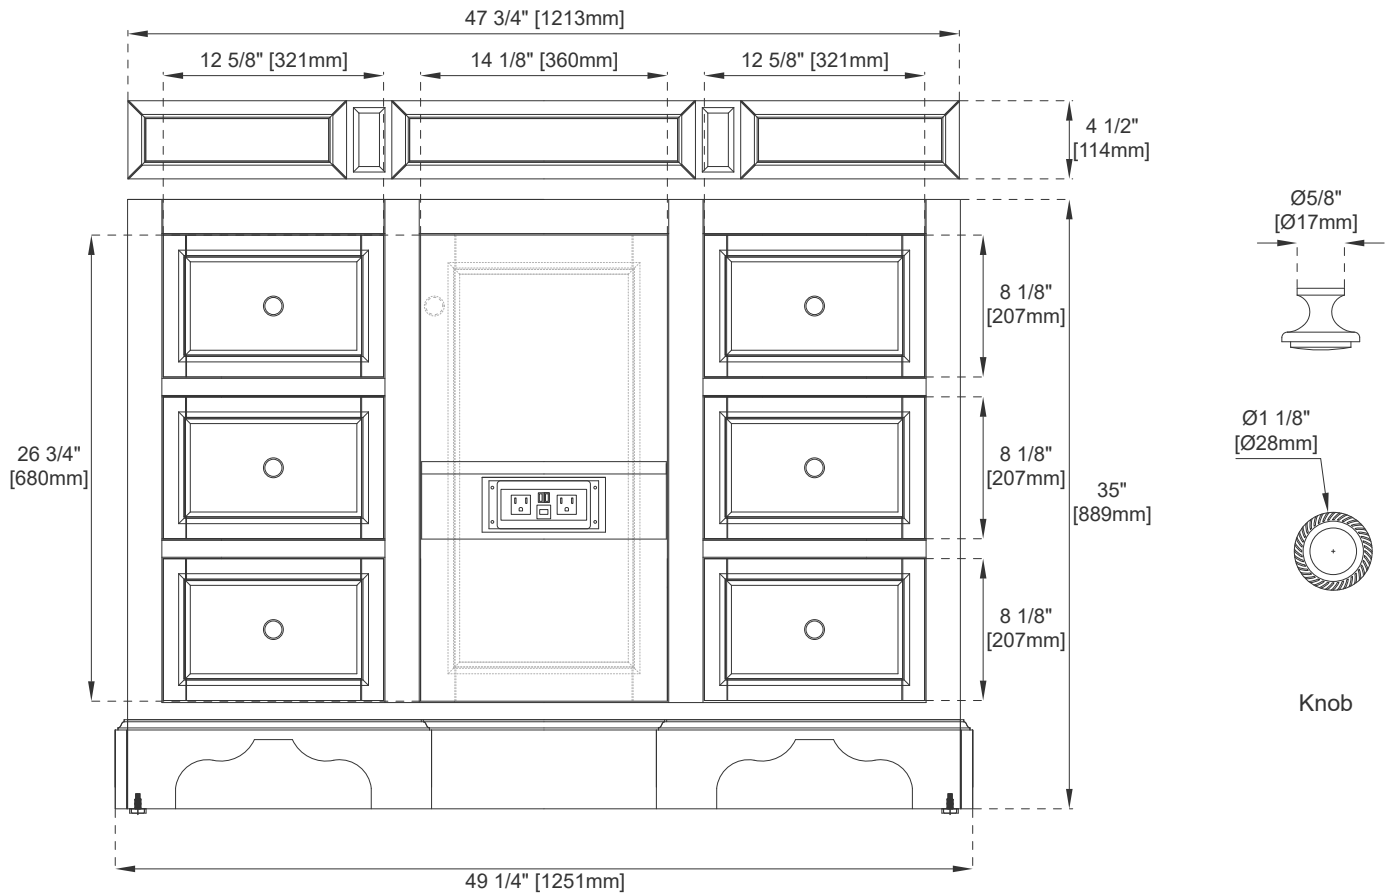

Number of Doors: One

Number of Drawers: Six

Assembly Type: Installation of Optional 3cm Top with Sink

Storage Tray: Yes, Faux Shagreen

USB/Power Component: YES (ETL5011080)

Cord Length: 6'6"

Drawer Box Material and Construction: 15mm Poplar/English Dovetail Joinery

Hardware Material and Finish: Zinc Alloy in Satin Nickel

Fits Drain Hole Size: 1 3/4"

European Soft Close Hinges

Aluminum Laminate Drawer Liners

Adjustable Levels

Dimension

Width: 49-1/4"

Depth: 23-1/2"

Height: 35"

Rough-In Height: 21-1/2"

48" DE SOTO VANITY

825-V48-BW

825-V48-BNM

825-V48-SL

JAMES MARTIN VANITIES

Top View

Front View

All dimensions are nominal
Diagrams are of cabinet only—James Martin Optional Countertops and sinks are not shown

Visit website for warranty and installation information
www.jamesmartinvanities.com