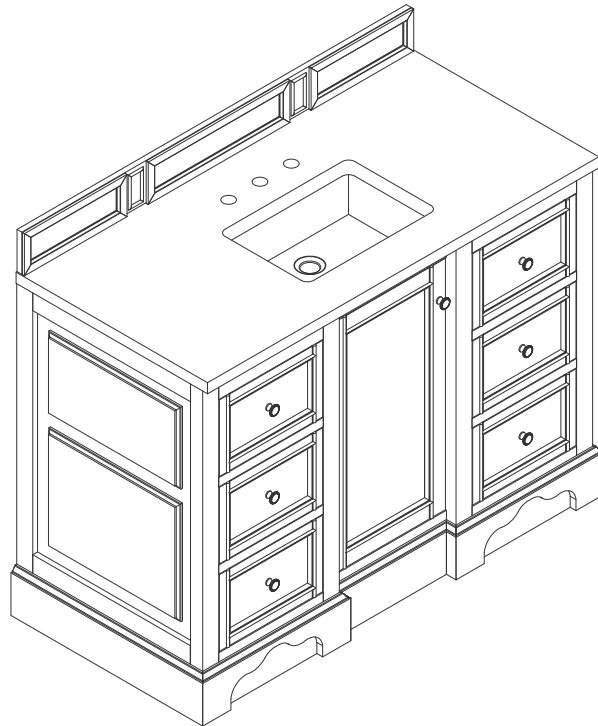

48" DE SOTO VANITY

825-V48-BW

825-V48-BNM

825-V48-SL

JAMES MARTIN
VANITIES

Features and Materials

Solids: BW-Yellow Poplar;BNM-Soft Maple and Yellow Poplar

Veneers: BNM-Birch

Panels: Plywood & MDF

Installation Type: Floor Standing

Number of Basins: One, with Optional 3cm Top

Vanity Top Included: NO, Optional 3cm Tops Available with Sink

Overflow: Yes, Front Facing

Optional Wooden Backsplash

Number of Doors: One

Number of Drawers: Six

Assembly Type: Installation of Optional 3cm Top with Sink

Storage Tray: Yes, Faux Shagreen

USB/Power Component: YES (ETL5011080)

Cord Length: 6'6"

Drawer Box Material and Construction: 15mm Poplar/English Dovetail Joinery

Hardware Material and Finish: Zinc Alloy in Satin Nickel

Fits Drain Hole Size: 1 3/4"

European Soft Close Hinges

Aluminum Laminate Drawer Liners

Adjustable Levels

Dimension

Width: 49-1/4"

Depth: 23-1/2"