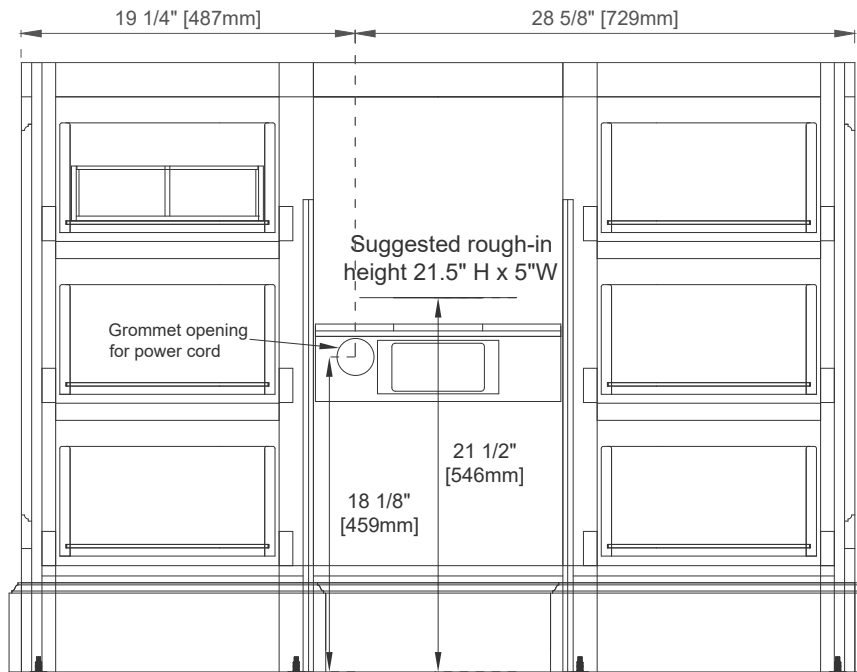

Hardware Material and Finish: Zinc Alloy in Satin Nickel

Fits Drain Hole Size: 1 3/4"

European Soft Close Hinges

Aluminum Laminate Drawer Liners

Adjustable Levels

Dimension

Width: 49-1/4"

Depth: 23-1/2"

Height: 35"

Rough-In Height: 21-1/2"

48" DE SOTO VANITY

825-V48-BW

825-V48-BNM

825-V48-SL

JAMES MARTIN VANITIES

Top View

48" DE SOTO VANITY

825-V48-BW

825-V48-BNM

825-V48-SL

JAMES MARTIN VANITIES

Side View 1

Side View 2

Back View

All dimensions are nominal

Diagrams are of cabinet only—James Martin Optional Countertops and sinks are not shown

Visit website for warranty and installation information
www.jamesmartinvanities.com