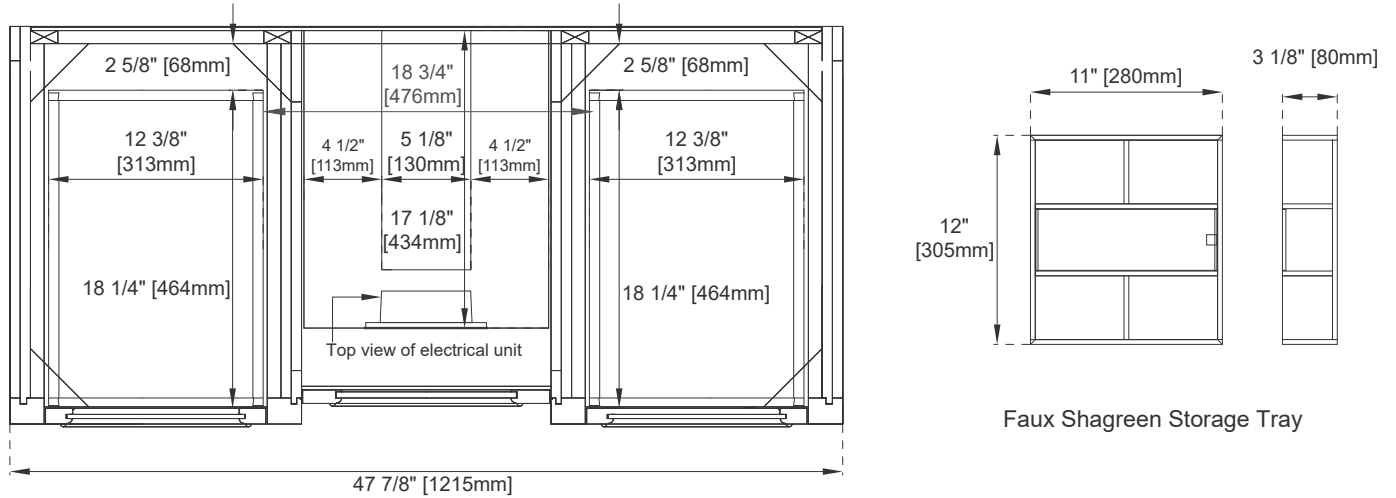

Number of Doors: One

Number of Drawers: Six

Assembly Type: Installation of Optional 3cm Top with Sink

Storage Tray: Yes, Faux Shagreen

USB/Power Component: YES (ETL5011080)

Cord Length: 6'6"

Drawer Box Material and Construction: 15mm Poplar/English Dovetail Joinery

Hardware Material and Finish: Zinc Alloy in Satin Nickel

Fits Drain Hole Size: 1 3/4"

European Soft Close Hinges

Aluminum Laminate Drawer Liners

Adjustable Levels

Dimension

Width: 49-1/4"

Depth: 23-1/2"

Height: 35"

Rough-In Height: 21-1/2"

48" DE SOTO VANITY

825-V48-BW

825-V48-BNM

825-V48-SL

JAMES MARTIN VANITIES

Top View