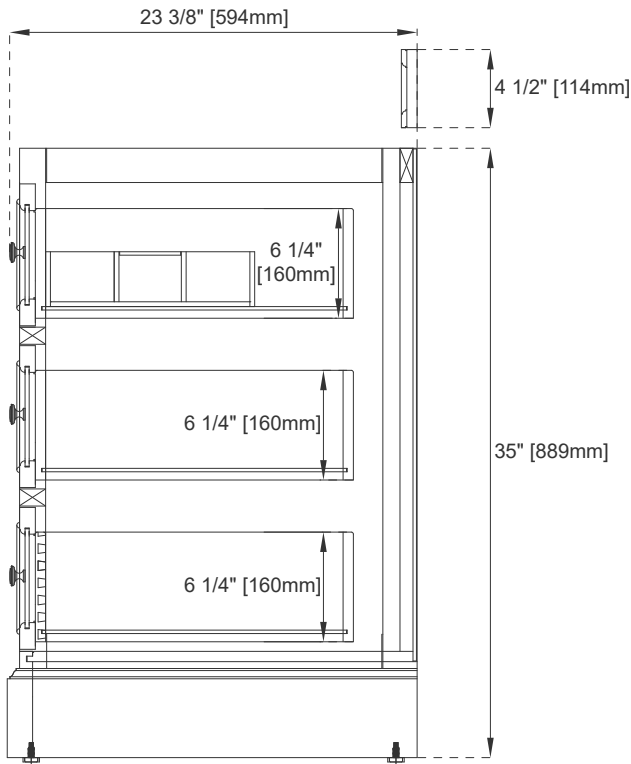

Hardware Material and Finish: Zinc Alloy in Satin Nickel

Fits Drain Hole Size: 1 3/4"

European Soft Close Hinges

Aluminum Laminate Drawer Liners

Adjustable Levels

Dimension

Width: 49-1/4"

Depth: 23-1/2"

Height: 35"

Rough-In Height: 21-1/2"

48" DE SOTO VANITY

825-V48-BW

825-V48-BNM

825-V48-SL

JAMES MARTIN VANITIES

Top View

Front View

All dimensions are nominal
Diagrams are of cabinet only—James Martin Optional Countertops and sinks are not shown

Visit website for warranty and installation information
www.jamesmartinvanities.com

48" DE SOTO VANITY

825-V48-BW

825-V48-BNM

825-V48-SL

JAMES MARTIN VANITIES

Side View 1

Side View 2

Back View