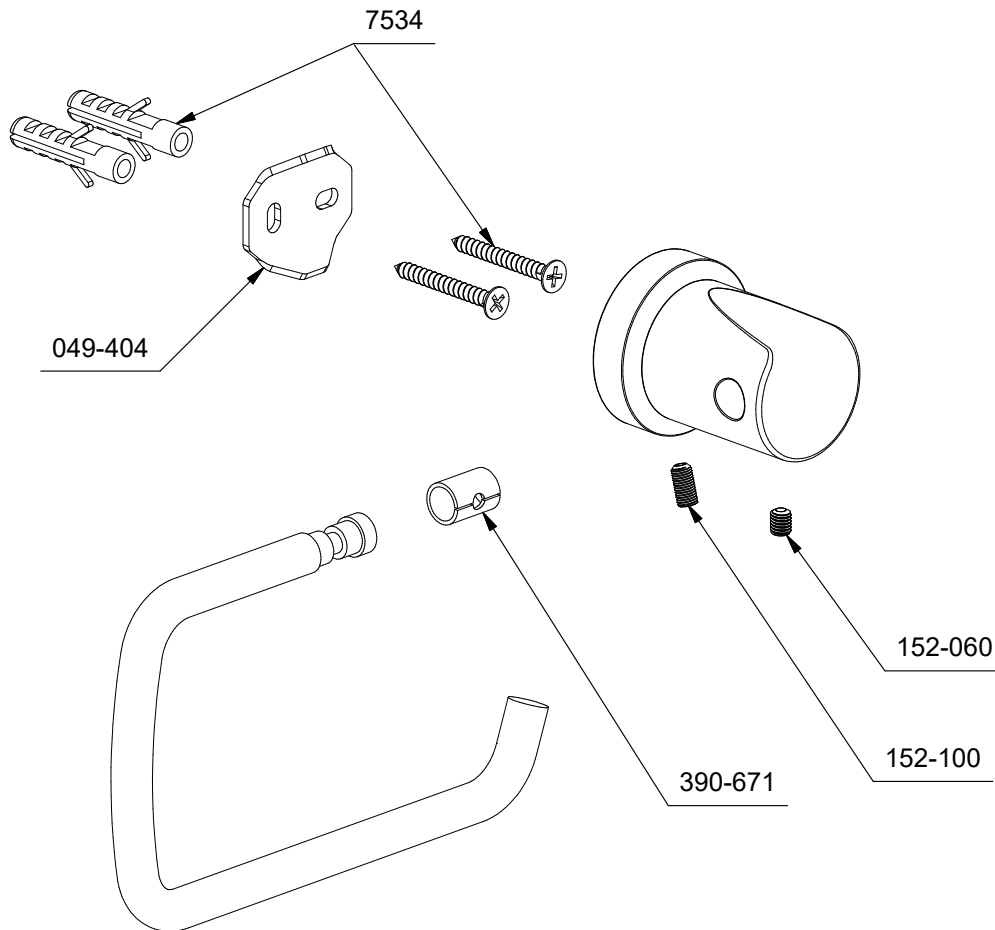

*Sizes, models and finishes may differ from those presented.

***Finish determined by Suffix**

Finish	Description
C	Chrome
PN	Polished Nickel
BK	Black
BG	Brushed Gold

TOOL :

505-025 (Allen key 2.5mm)