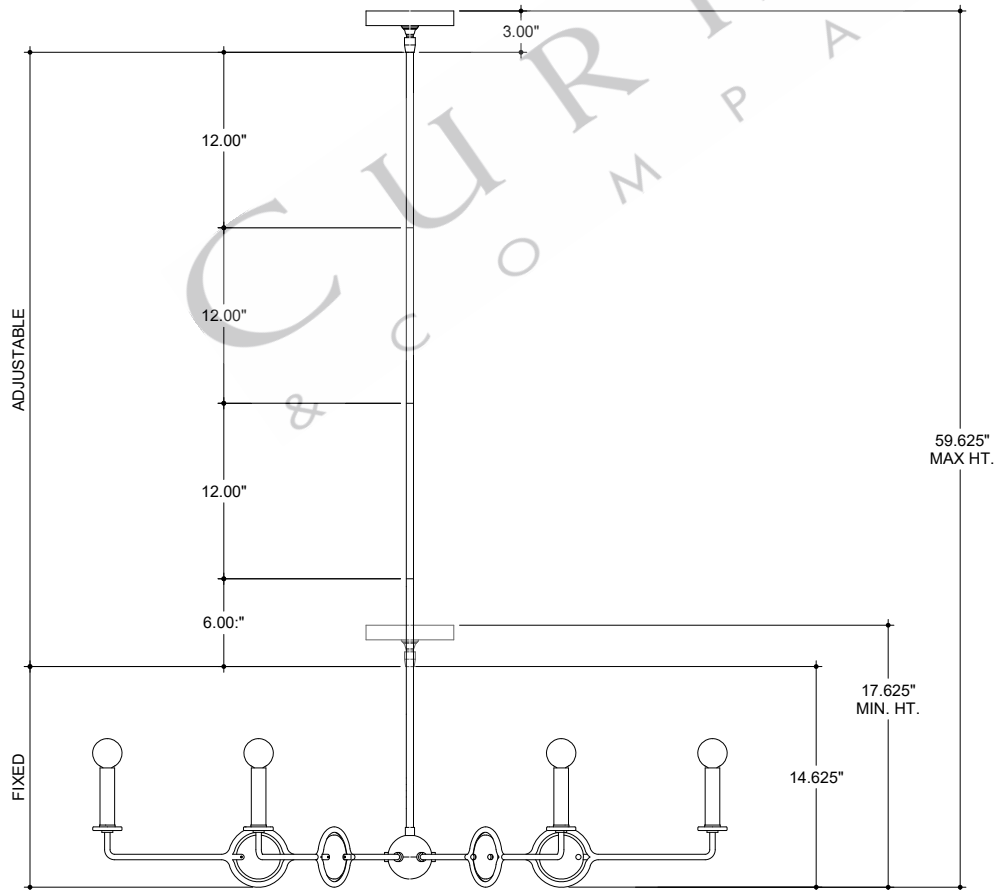

TOP VIEW

CANOPY DETAIL

FRONT VIEW

9000-0969