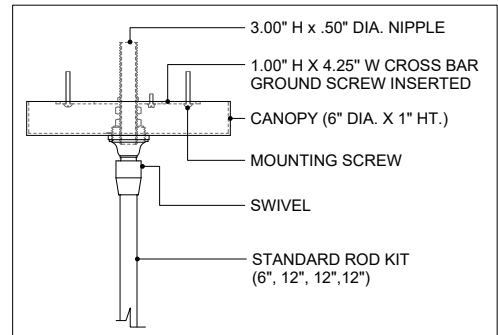

TOP VIEW

CANOPY DETAIL

FRONT VIEW

9000-0969