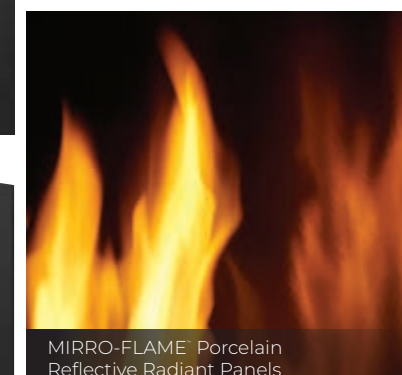

## MEDIA OPTIONS

Oak Log Set

3-Sided Black Backerplate

4-Sided Black Backerplate

Newport Standard

Westminster Standard

4-Sided Black Faceplate

4-Sided Arched Black Faceplate

MIRRO-FLAME Porcelain Reflective Radiant Panels

Included Remote (CF60)