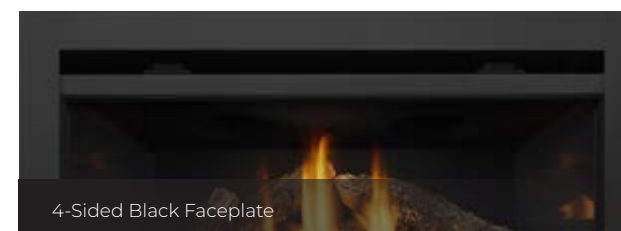

## MEDIA OPTIONS

Oak Log Set

3-Sided Black Backerplate

4-Sided Black Backerplate

Newport Standard

Westminster Standard

4-Sided Black Faceplate

4-Sided Arched Black Faceplate