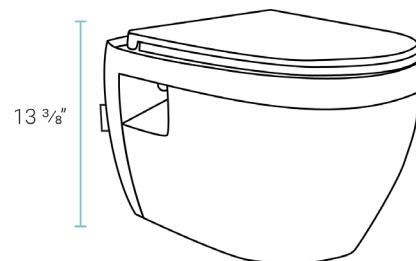

Specifications:

- N.W: 2.0 lb.
- L: 9 ⁵/₁₆" x W: ⁵/₁₆" x H: 6"

Included Parts:

- Flush Actuator: SM-WC001B

Compatible Parts (sold separately):

- Residential Concealed In-Wall Toilet Tank for Back-to-Wall Toilet: SM-WC324
- Commercial Concealed In-Wall Toilet Tank for Back-to-Wall Toilet: SM-WC326
- Residential Concealed In-Wall Toilet Tank for Wall-Hung Toilet: SM-WC424
- Commercial Concealed In-Wall Toilet Tank for Wall-Hung Toilet: SM-WC426

* Color & style options available

Features:

- Space saving, wall-hung design
- Elongated bowl
- Glazed ceramic
- Adjustable bowl height
- Quick-release, soft-close seat

Installation:

- Wall hung

Colors & Finishes:

- White: SM-WT450
- Matte Black: SM-WT450MB
- Matte White: SM-WT450MW

Specifications:

- N.W: 57.09 lb.
- L: 20 11/16" x W: 14 3/4" x H: 13 3/8"

Fantôme M 2x4 Concealed Tank Carrier System

Swiss Madison®
well made forever