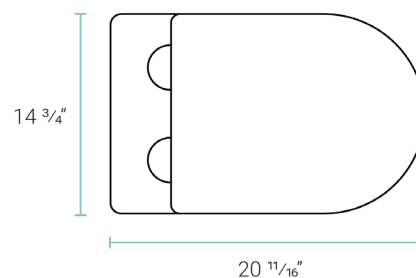

* Color & style options available

Features:

- Space saving, wall-hung design
- Elongated bowl
- Glazed ceramic
- Adjustable bowl height
- Quick-release, soft-close seat

Installation:

- Wall hung

Colors & Finishes:

- White: SM-WT450
- Matte Black: SM-WT450MB
- Matte White: SM-WT450MW

Specifications:

- N.W: 57.09 lb.
- L: 20 11/16" x W: 14 3/4" x H: 13 3/8"

Fantôme M 2x4 Concealed Tank Carrier System

Swiss Madison®
well made forever

Installation:

- In-wall

Specifications:

- N.W: 33.0 lb.
- L: 22 ¹³/₁₆" x W: 4 ³/₄" x H: 51 ³/₁₆"