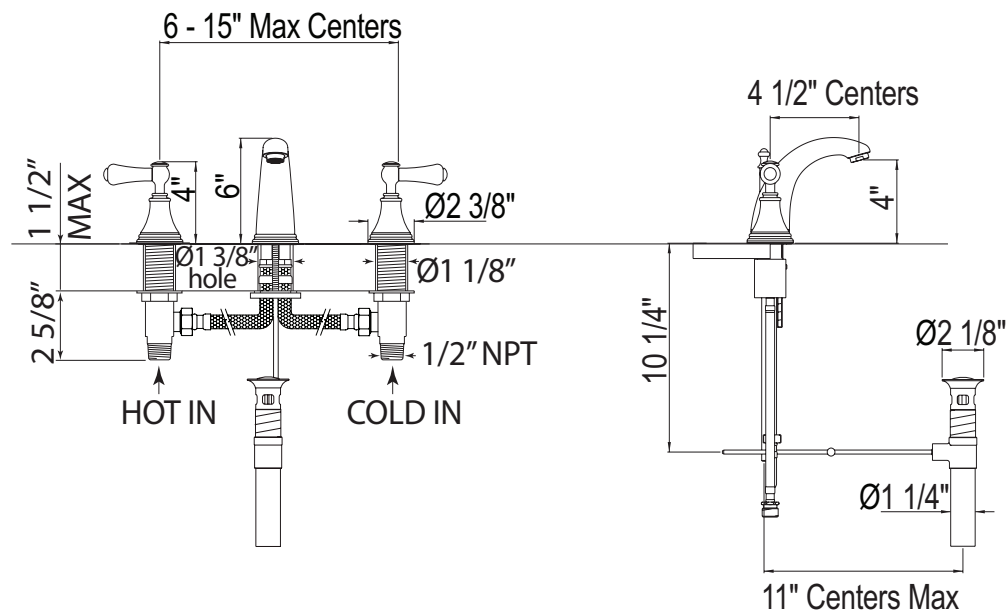

For warranty or additional information, contact:

U.S.A.
houseofrohl.com/support
1-800-777-9762

QUEBEC / MARITIMES / WESTERN CANADA
QUÉBEC / MARITIMES / OUEST CANADIEN
QUEBEC / MARITIMOS / CANADA OCCIDENTAL
houseofrohl.ca/support
1-866-473-8442

ONTARIO
houseofrohl.ca/support
1-800-287-5354