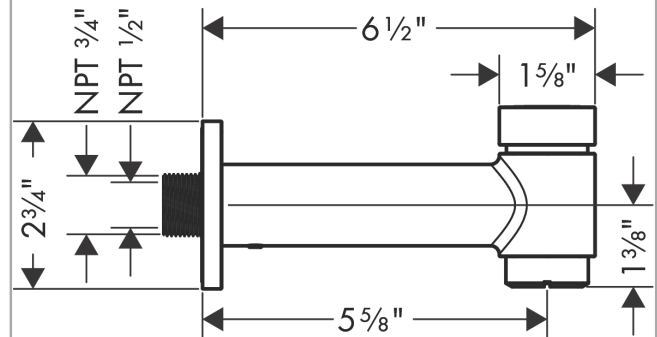

**Talis S  
Tub Spout with Diverter**

Finishes : **chrome** Part no. : **72411001**

**Description**

**Features**

- Solid brass
- Includes: 1/2" female and 3/4" male adaptor

**Item details**

List Price \$ 188.00

**Compliance**

**Product image**

**Scale drawing**

**Talis S**  
**Tab Spout with Diverter**  
 Finishes : **chrome**    Part no. : **72411001**

Exploded drawing

Year of production: >11/16

**Talis S**  
**Tub Spout with Diverter**  
 Finishes : **chrome**    Part no. : **72411001**

**Spare parts list**

Year of production: >11/16

Pos.	Description	Part no.	Price	PU
1	connecting thread	96472001	-	1
2	O-ring 16x2,5	98134000	-	1