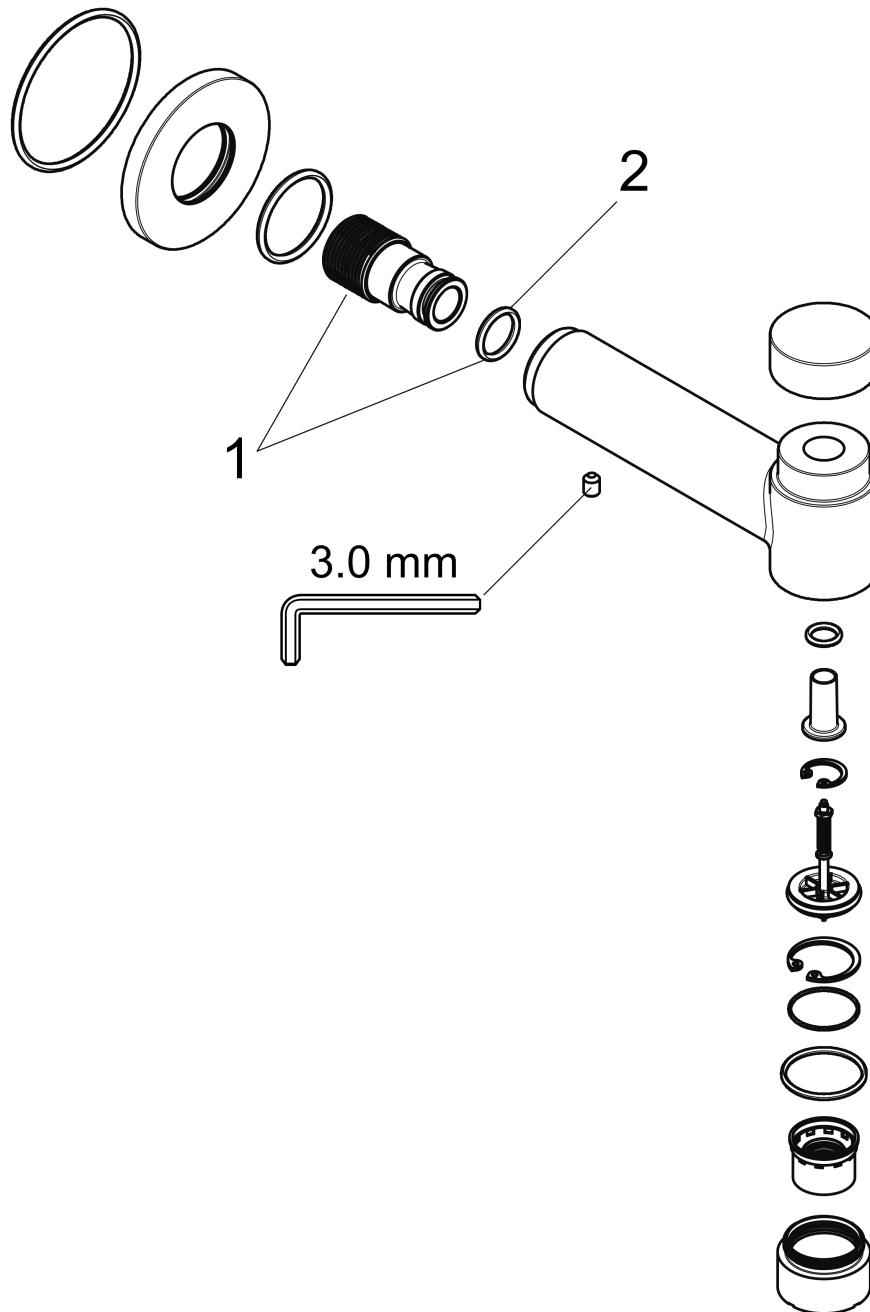

**Talis S  
Tub Spout with Diverter**

Finishes : **chrome** Part no. : **72411001**

**Description**

**Features**

- Solid brass
- Includes: 1/2" female and 3/4" male adaptor

**Item details**

List Price \$ 188.00

**Compliance**

**Product image**

**Scale drawing**

**Talis S**  
**Tab Spout with Diverter**  
 Finishes : **chrome**    Part no. : **72411001**

Exploded drawing

Year of production: >11/16

**Talis S**  
**Tub Spout with Diverter**  
 Finishes : **chrome**    Part no. : **72411001**

**Spare parts list**

Year of production: >11/16

Pos.	Description	Part no.	Price	PU
1	connecting thread	96472001	-	1
2	O-ring 16x2,5	98134000	-	1