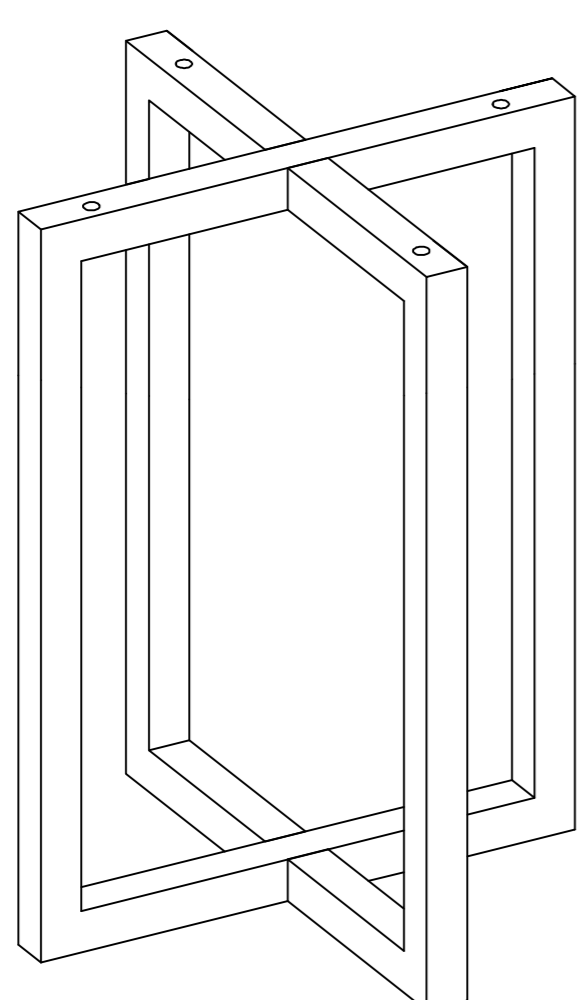

AMALFI ROUND GLASS TABLE

ASSEMBLY INSTRUCTIONS

BOX # 1
A. TABLE TOP 1PC

BOX#2
B. BASE 1PC

HARDWARE PACKED IN BOX #1

1	ALLEN BOLT (M8X60)	4 PCS	2	SPRING WASHER (M8)	4 PCS	3	FLAT WASHER (M8)	4 PCS	4	ALLEN KEY (M5)	01 PC	5	FELT PAD	01 PC

STEP 1: ON A FLAT, LEVEL AREA, LAY THE TABLE TOP (A) UPSIDE DOWN ON A CLEAN TOWEL OR BLANKET.

STEP 2: WITH THE HELP OF A SECOND PERSON, TURN THE ASSEMBLED TABLE RIGHTSIDE UP.