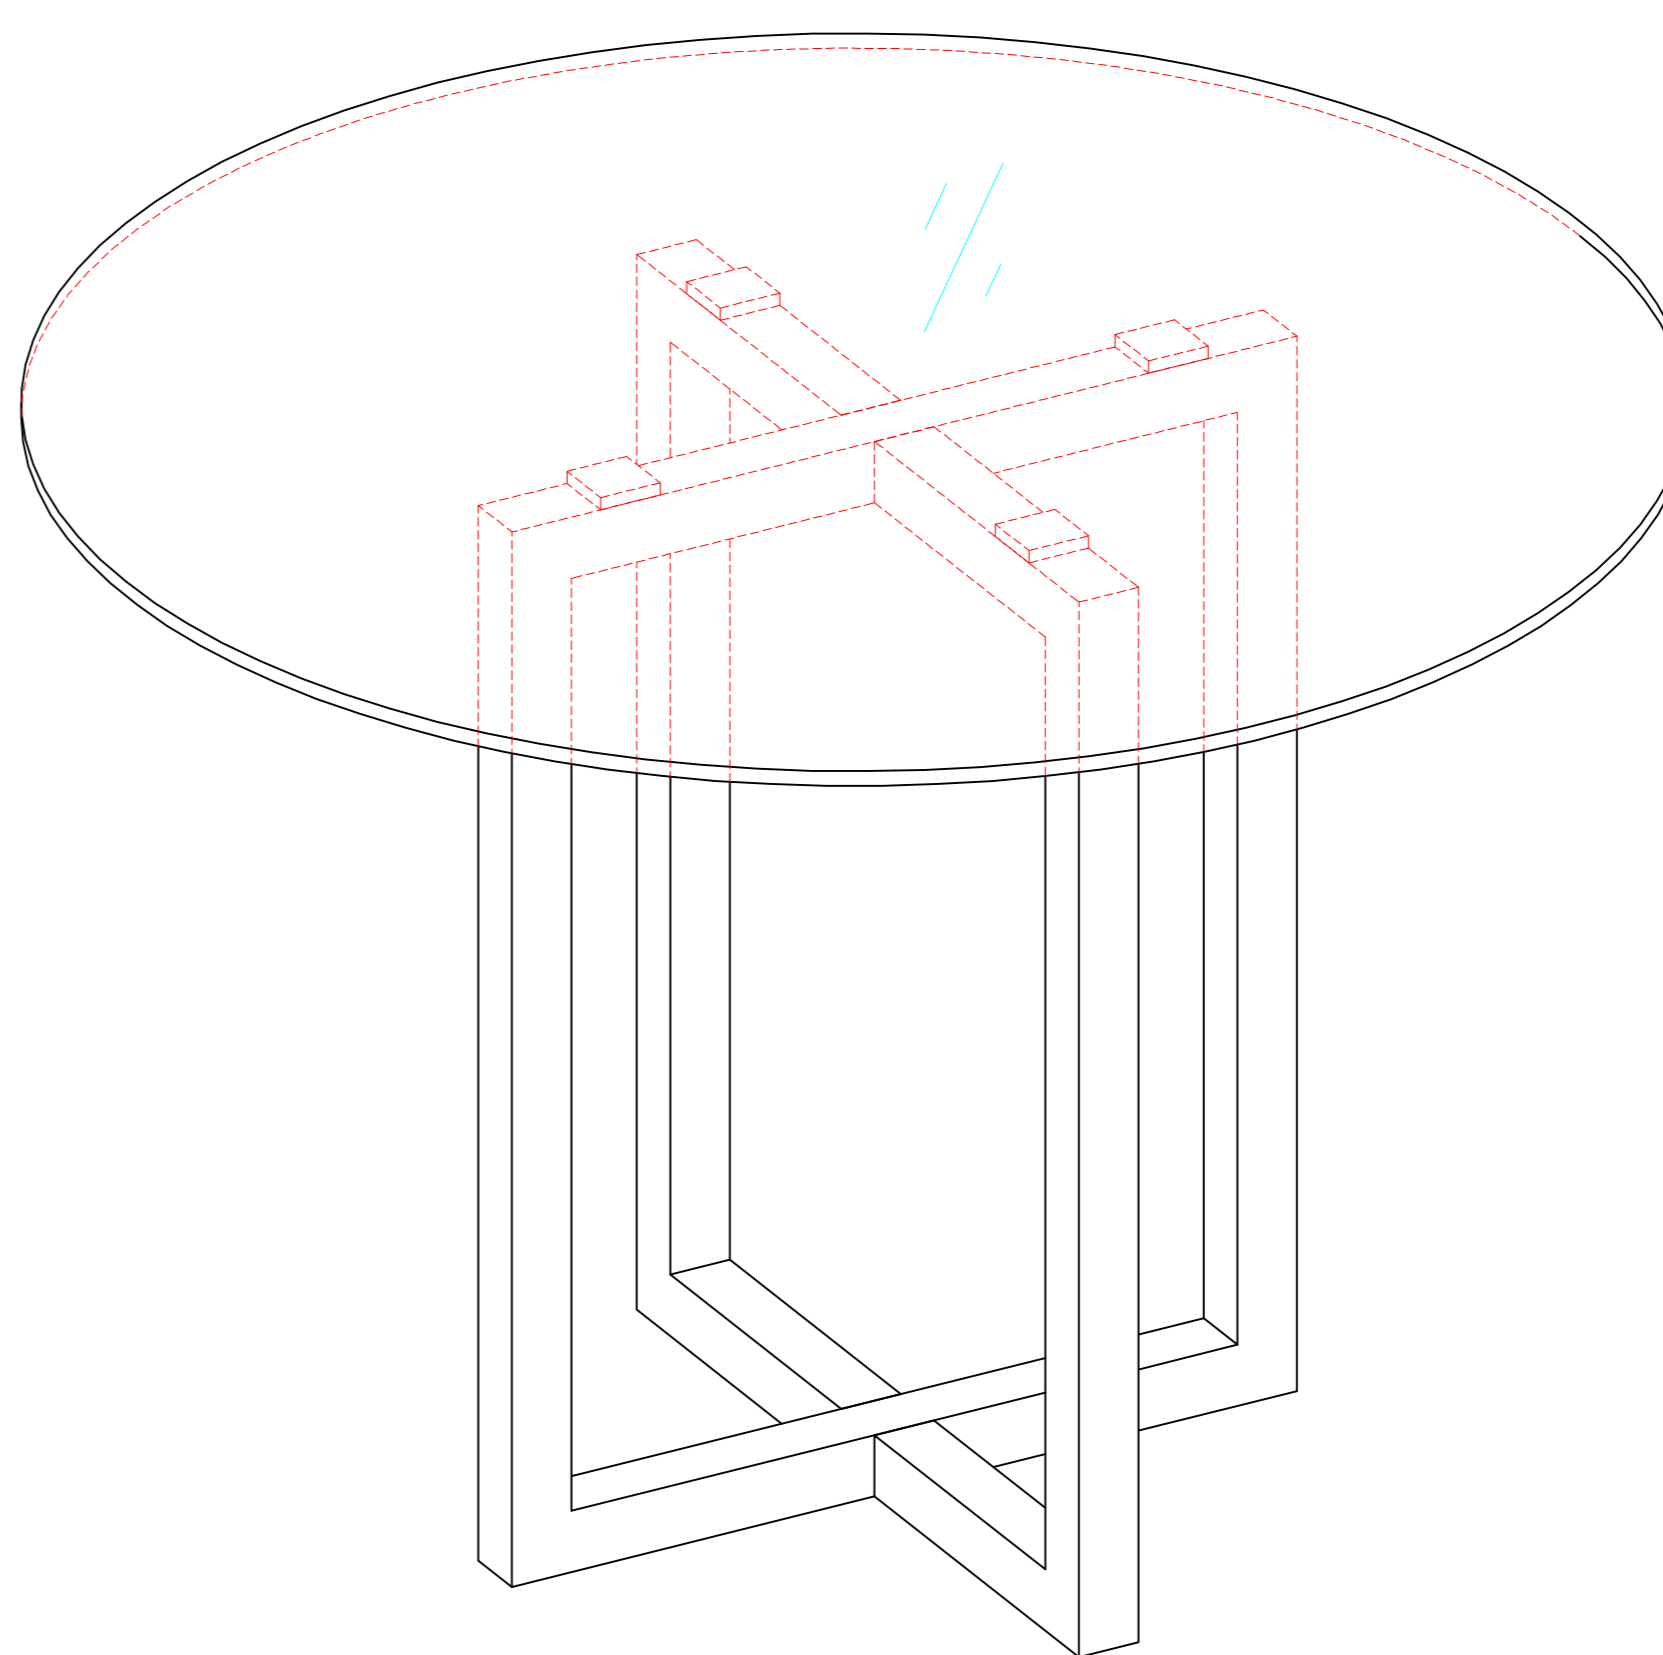

AMALFI ROUND GLASS TABLE

ASSEMBLY INSTRUCTIONS

BOX # 1
A. TABLE TOP 1PC

BOX#2
B. BASE 1PC

HARDWARE PACKED IN BOX #1

1	ALLEN BOLT (M8X60)	4 PCS	2	SPRING WASHER (M8)	4 PCS	3	FLAT WASHER (M8)	4 PCS	4	ALLEN KEY (M5)	01 PC	5	FELT PAD	01 PC

STEP 1: ON A FLAT, LEVEL AREA, LAY THE TABLE TOP (A) UPSIDE DOWN ON A CLEAN TOWEL OR BLANKET.

STEP 2: WITH THE HELP OF A SECOND PERSON, TURN THE ASSEMBLED TABLE RIGHTSIDE UP.