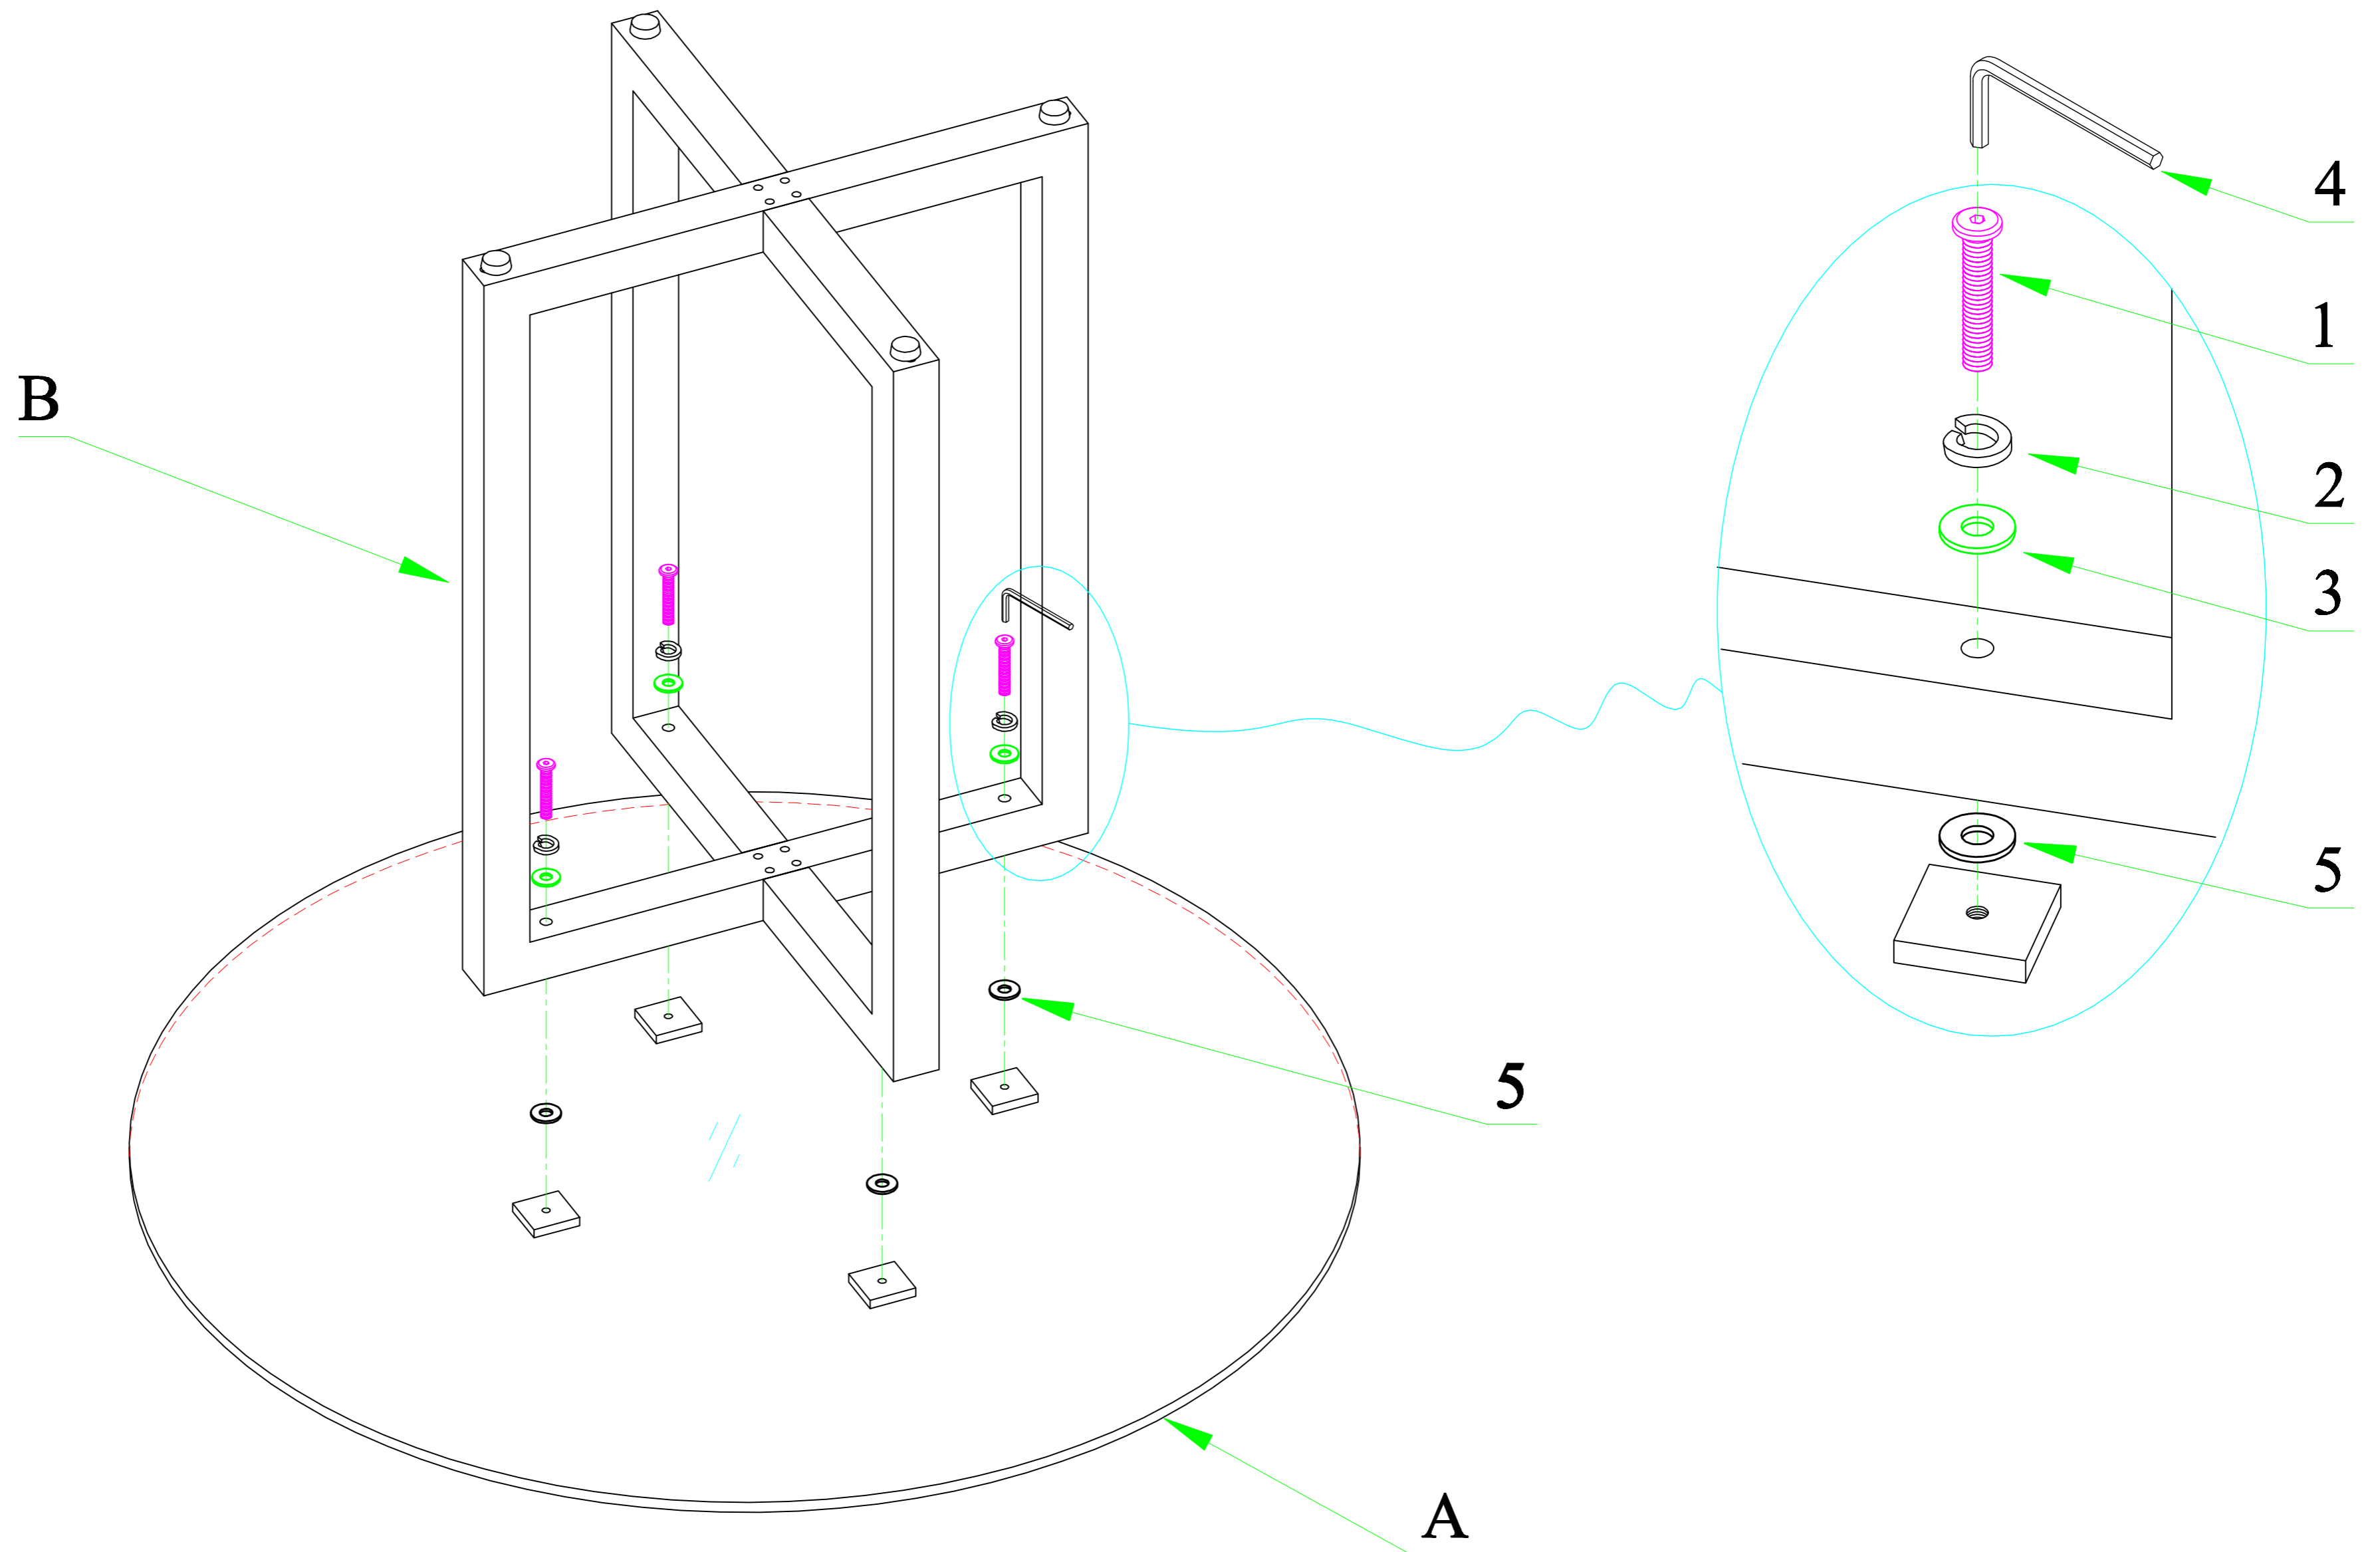

AMALFI ROUND GLASS TABLE

ASSEMBLY INSTRUCTIONS

BOX # 1
A. TABLE TOP 1PC

BOX#2
B. BASE 1PC

HARDWARE PACKED IN BOX #1

1	ALLEN BOLT (M8X60)	4 PCS	2	SPRING WASHER (M8)	4 PCS	3	FLAT WASHER (M8)	4 PCS	4	ALLEN KEY (M5)	01 PC	5	FELT PAD	01 PC

STEP 1: ON A FLAT, LEVEL AREA, LAY THE TABLE TOP (A) UPSIDE DOWN ON A CLEAN TOWEL OR BLANKET.

STEP 2: WITH THE HELP OF A SECOND PERSON, TURN THE ASSEMBLED TABLE RIGHTSIDE UP.