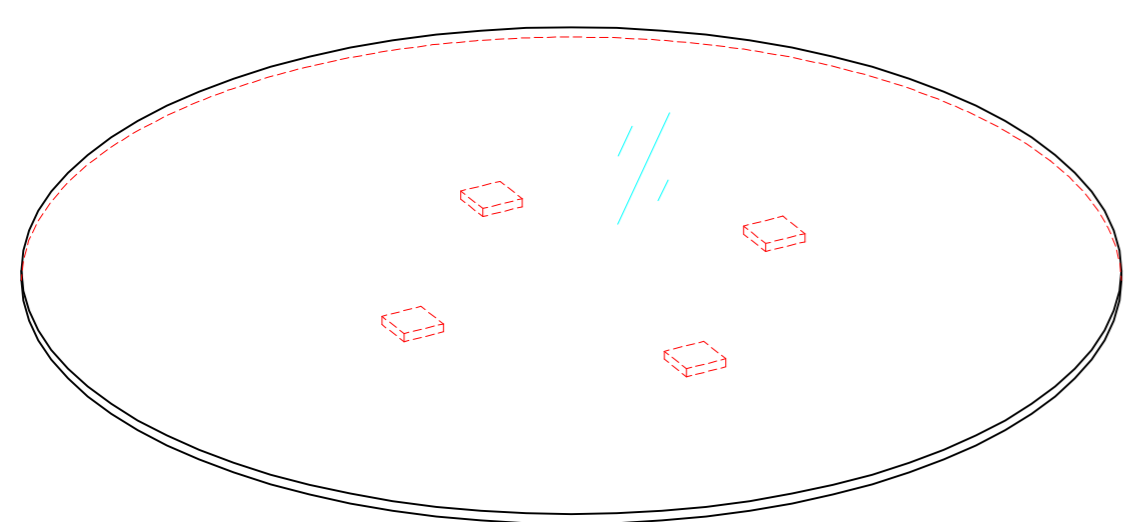

AMALFI ROUND GLASS TABLE

ASSEMBLY INSTRUCTIONS

BOX # 1
A. TABLE TOP 1PC

BOX#2
B. BASE 1PC

HARDWARE PACKED IN BOX #1

1	ALLEN BOLT (M8X60)	4 PCS	2	SPRING WASHER (M8)	4 PCS	3	FLAT WASHER (M8)	4 PCS	4	ALLEN KEY (M5)	01 PC	5	FELT PAD	01 PC

STEP 1: ON A FLAT, LEVEL AREA, LAY THE TABLE TOP (A) UPSIDE DOWN ON A CLEAN TOWEL OR BLANKET.

STEP 2: WITH THE HELP OF A SECOND PERSON, TURN THE ASSEMBLED TABLE RIGHTSIDE UP.