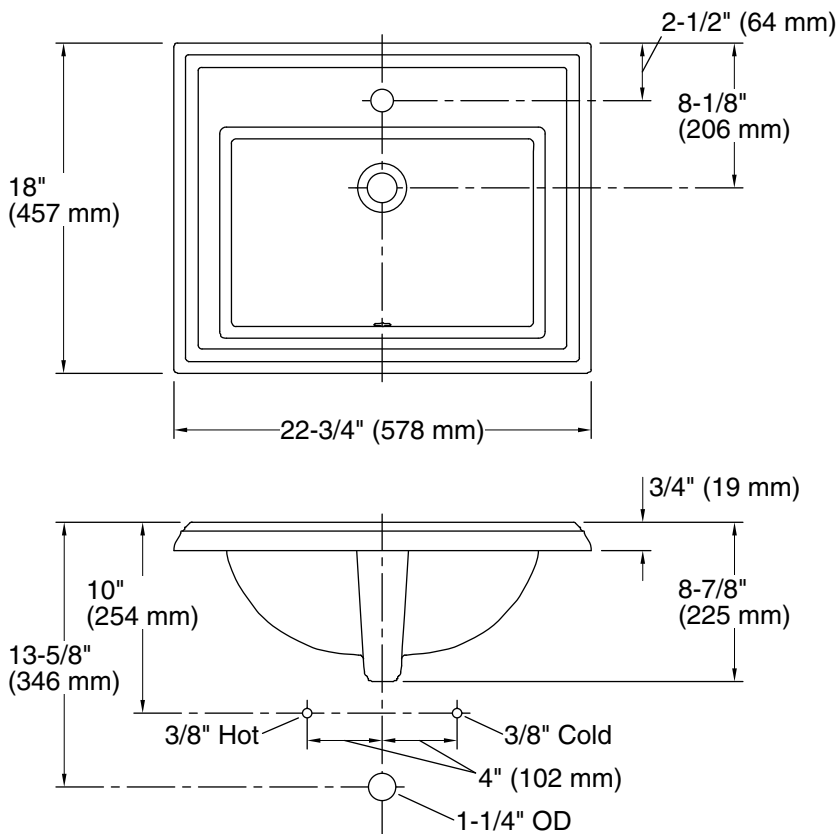

### Technical Information

All product dimensions are nominal.

Basin configuration:	Single Bowl
Basin area (Only):	Length: 17" (432 mm) Width: 10" (254 mm) Water depth: 5" (127 mm)
With overflow:	Yes
Number of deck holes:	1
Faucet hole(s):	1-3/8" (35 mm)
Drain hole:	1-3/4" (44 mm)
Template:	1003676, required, included