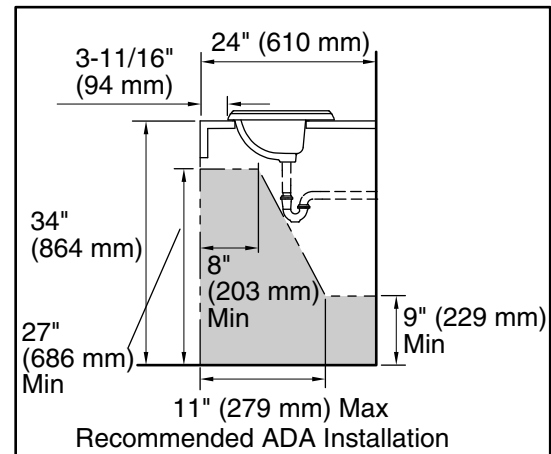

### Technical Information

All product dimensions are nominal.

Basin configuration:	Single Bowl
Basin area (Only):	Length: 17" (432 mm) Width: 10" (254 mm) Water depth: 5" (127 mm)
With overflow:	Yes
Number of deck holes:	1
Faucet hole(s):	1-3/8" (35 mm)
Drain hole:	1-3/4" (44 mm)
Template:	1003676, required, included