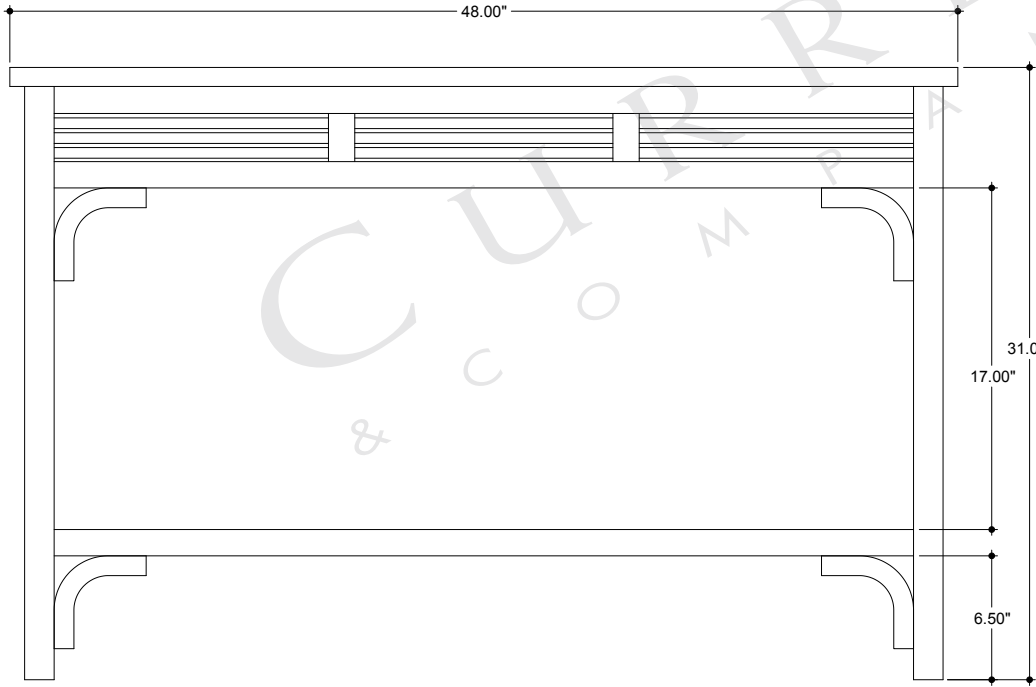

TOP VIEW

48.00"

FRONT VIEW

16.00"

SIDE VIEW

31.00"

17.00"

6.50"