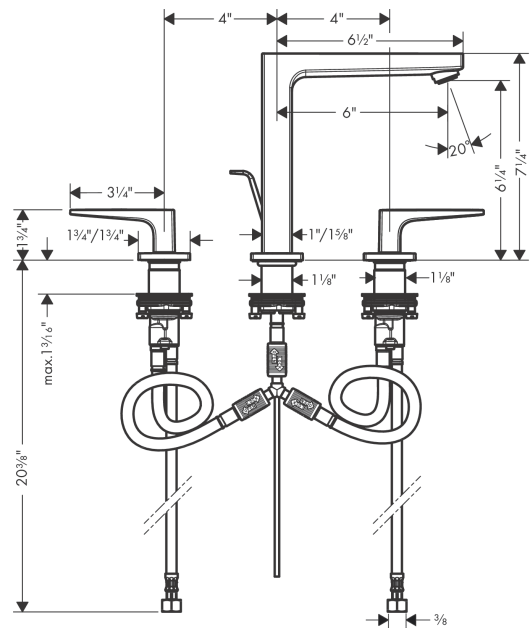

Metropol

Widespread Faucet 160 with Lever Handles and Pop-Up Drain, 1.2 GPM

Finishes : **brushed nickel** Part no. : **32517821**

Description

Features

- Aerated spray
- Flow: 1.2 GPM (4.5 L/Min)
- 90° ceramic valves
- Includes pop-up drain

Item details

List Price \$ 928.00

Technology

Compliance

Product image

Scale drawing

Metropol

Widespread Faucet 160 with Lever Handles and Pop-Up Drain, 1.2 GPM

Finishes : **brushed nickel** Part no. : **32517821**

Exploded drawing

Year of production: >07/18

Metropol

Widespread Faucet 160 with Lever Handles and Pop-Up Drain, 1.2 GPM

Finishes : **brushed nickel** Part no. : **32517821**

Spare parts list

Year of production: >07/18

Pos.	Description	Part no.	Price	PU
1	spout 160 mm	93022820	-	1
2	aerator M24x1 (4,5 l/min)	93202000	-	1
3	service tool	95661000	-	1
4	O-ring 21x1,5	98219000	-	1
5	escutcheon for spout	92906820	-	1
6	flat seal	98749000	-	1
7	O-ring 26x4	92191000	-	1
8	connection hose 200 mm M10x1	92913000	-	1
9	O-ring 8x1,75	97827000	-	1
10	fixing set (Ø 28)	92909000	-	1
11	lever collar	97548000	-	1
12	hose connection angel	92905000	-	1
13	O-Ring 14x1,5	98201000	-	1
14	escutcheon	92915820	-	1
15	handle fixing set	98932000	-	1
16	shut off unit right closing	98817001	-	1
17	shut off unit left closing	95366001	-	1
18	O-ring 33x2,5	92907000	-	1
19	connection hose 400 mm M10x1	92914000	-	1
20	connection hose 18½" M8x0,75 3/8"	96321001	-	1
21	pull rod	96657820	-	1
a	pop up waste	88509820	-	1
b	handle for hot water	92916820	-	1