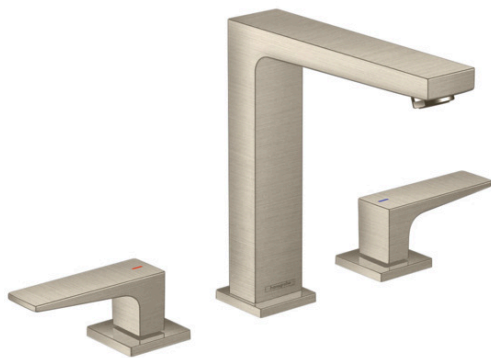

Metropol

Widespread Faucet 160 with Lever Handles and Pop-Up Drain, 1.2 GPM

Finishes : **brushed nickel** Part no. : **32517821**

Description

Features

- Aerated spray
- Flow: 1.2 GPM (4.5 L/Min)
- 90° ceramic valves
- Includes pop-up drain

Item details

List Price \$ 928.00

Technology

Compliance

Product image

Scale drawing

Metropol

Widespread Faucet 160 with Lever Handles and Pop-Up Drain, 1.2 GPM

Finishes : **brushed nickel** Part no. : **32517821**

Exploded drawing

Year of production: >07/18

Metropol

Widespread Faucet 160 with Lever Handles and Pop-Up Drain, 1.2 GPM

Finishes : **brushed nickel** Part no. : **32517821**