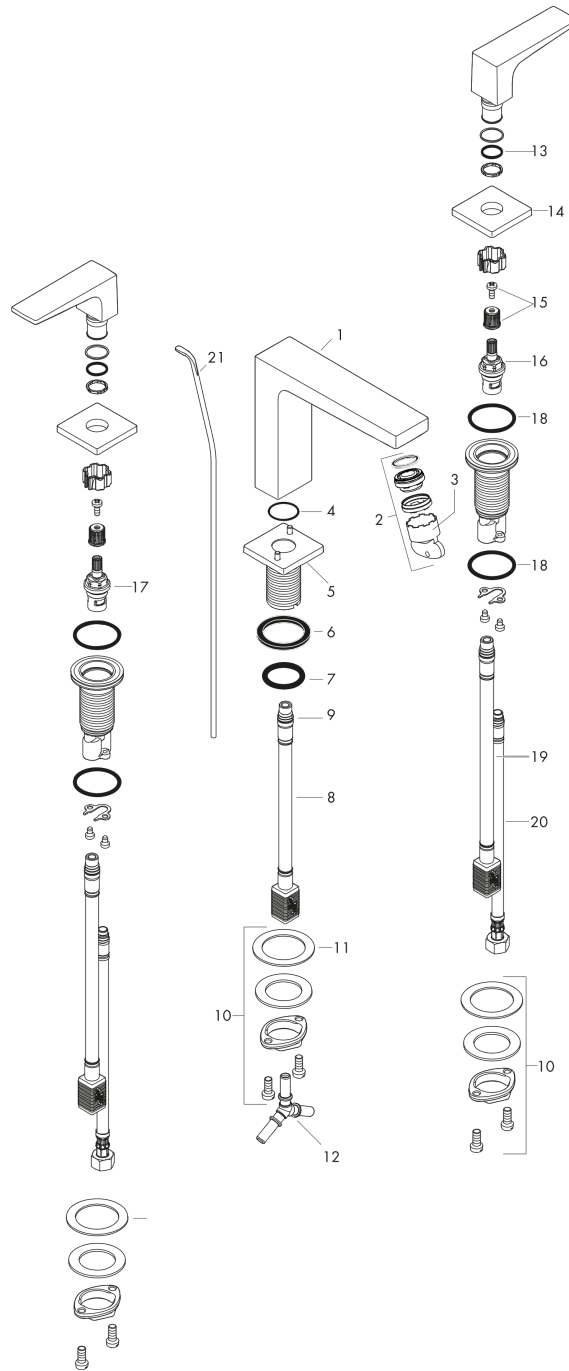

Metropol

Widespread Faucet 160 with Lever Handles and Pop-Up Drain, 1.2 GPM

Finishes : **brushed nickel** Part no. : **32517821**

Description

Features

- Aerated spray
- Flow: 1.2 GPM (4.5 L/Min)
- 90° ceramic valves
- Includes pop-up drain

Item details

List Price \$ 928.00

Technology

Compliance

Product image

Scale drawing

Metropol

Widespread Faucet 160 with Lever Handles and Pop-Up Drain, 1.2 GPM

Finishes : **brushed nickel** Part no. : **32517821**

Exploded drawing

Year of production: >07/18

Metropol

Widespread Faucet 160 with Lever Handles and Pop-Up Drain, 1.2 GPM

Finishes : **brushed nickel** Part no. : **32517821**

Spare parts list

Year of production: >07/18

Pos.	Description	Part no.	Price	PU
1	spout 160 mm	93022820	-	1
2	aerator M24x1 (4,5 l/min)	93202000	-	1
3	service tool	95661000	-	1
4	O-ring 21x1,5	98219000	-	1
5	escutcheon for spout	92906820	-	1
6	flat seal	98749000	-	1
7	O-ring 26x4	92191000	-	1
8	connection hose 200 mm M10x1	92913000	-	1
9	O-ring 8x1,75	97827000	-	1
10	fixing set (Ø 28)	92909000	-	1
11	lever collar	97548000	-	1
12	hose connection angel	92905000	-	1
13	O-Ring 14x1,5	98201000	-	1
14	escutcheon	92915820	-	1
15	handle fixing set	98932000	-	1
16	shut off unit right closing	98817001	-	1
17	shut off unit left closing	95366001	-	1
18	O-ring 33x2,5	92907000	-	1
19	connection hose 400 mm M10x1	92914000	-	1
20	connection hose 18½" M8x0,75 3/8"	96321001	-	1
21	pull rod	96657820	-	1
a	pop up waste	88509820	-	1
b	handle for hot water	92916820	-	1