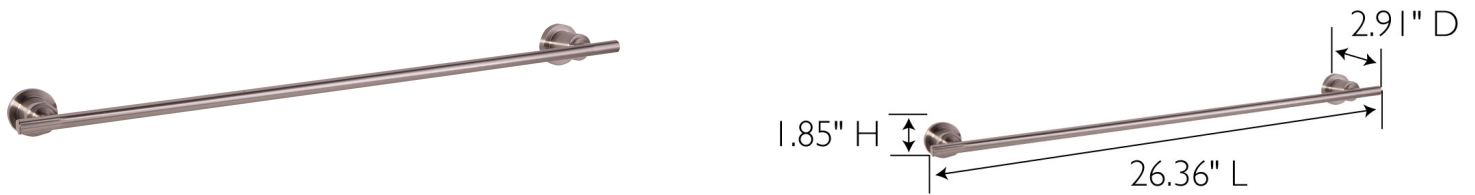

Geneva Towel Bar 24"  
Satin Nickel

SPECIFICATIONS

MATERIAL CONSTRUCTION:	Zinc
PVD FINISH:	No
ASSEMBLY REQUIRED:	Yes
TOOLS NEEDED FOR INSTALLATION:	Screwdriver
ASSEMBLED DIMENSIONS:	2.91" H x 26.36" L x 1.85" D
ASSEMBLED WEIGHT:	1.13 lbs.
SCREWS INCLUDED:	Yes
DRYWALL ANCHORS INCLUDED:	Yes
CENTER TO CENTER:	24"