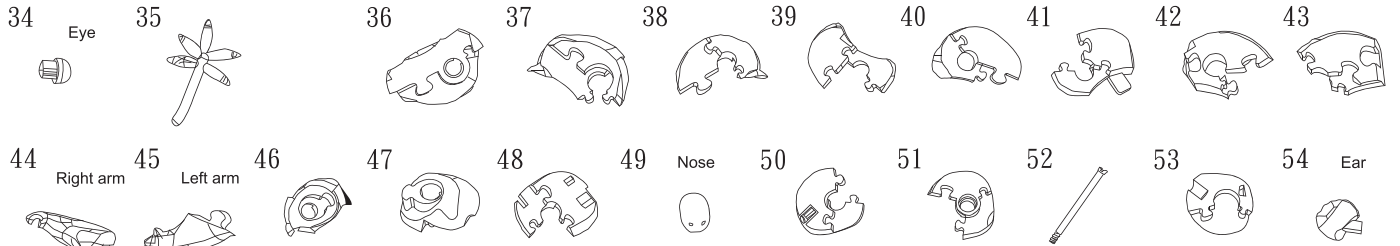

INSTRUCTIONS

1. Please count and make sure all pieces are present before assembly.
2. The pole pieces are delicate. To prevent damage, do not use excessive force.
3. Assemble crystal puzzle by putting the puzzle pieces together in the order shown below.
4. Missing a piece? Email info@ugames.com or call (415) 503-1600 with missing piece number.

PARENT

BABY

TRUNK

HINTS

1

Do not lose any of the puzzle pieces.

2

Combine 2 small spiral caps into one and insert to piece #1 from the bottom.

3

Use the center poles to lock up all pieces tightly with the key enclosed.

4

Build up big and small koala individually, combine them and mount onto tree trunk.