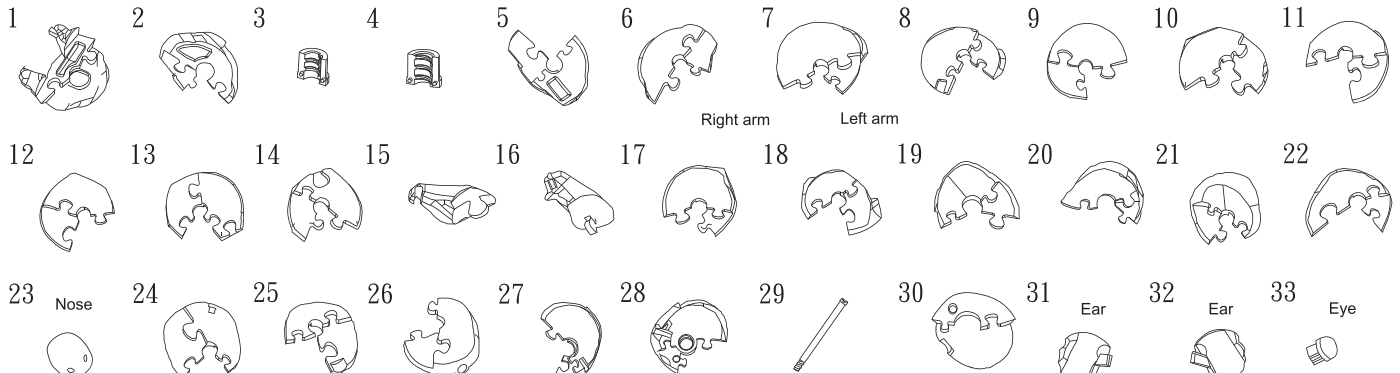

INSTRUCTIONS

1. Please count and make sure all pieces are present before assembly.
2. The pole pieces are delicate. To prevent damage, do not use excessive force.
3. Assemble crystal puzzle by putting the puzzle pieces together in the order shown below.
4. Missing a piece? Email info@ugames.com or call (415) 503-1600 with missing piece number.

PARENT

BABY

TRUNK

HINTS

1

Do not lose any of the puzzle pieces.

2

Combine 2 small spiral caps into one and insert to piece #1 from the bottom.

3

Use the center poles to lock up all pieces tightly with the key enclosed.

4

Build up big and small koala individually, combine them and mount onto tree trunk.