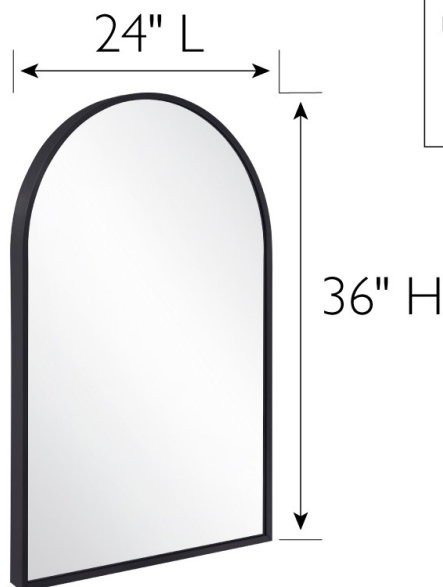

Maeve Metal Framed Wall Mirror 36" x 24"

Black

SPECIFICATIONS

MATERIAL CONSTRUCTION:	Glass	FACE FRAME MATERIAL:	Aluminum
ASSEMBLY REQUIRED:	No	SIDES MATERIAL:	Aluminum
TOOLS NEEDED FOR INSTALLATION:	Screws, Screwdriver	BOTTOM MATERIAL:	Aluminum
ASSEMBLED DIMENSIONS:	36" H x 24" L x 1.1" D	BACK PANEL MATERIAL:	MDF
WEIGHT:	14.87 lbs.	BACK BRACE MATERIAL:	N/A
NUMBER OF DOORS:	0	GLASS STYLE:	Flat Panel
DOOR MATERIAL:	N/A	LIGHTED:	No
NUMBER OF SHELVES:	N/A	POWER SOURCE:	N/A
ADJUSTABLE SHELVES:	N/A	MOUNTING HARDWARE INCLUDED:	Yes
SHELF MAX WEIGHT CAPACITY:	N/A	MOUNTING TYPE:	Wall Mount
SHELF WIDTH:	N/A	QTY OF LAMPS:	N/A
SHELF THICKNESS:	N/A		
SHELF MATERIAL:	N/A		