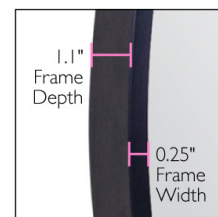

Maeve Metal Framed Wall Mirror 36" x 24"

Black

SPECIFICATIONS

MATERIAL CONSTRUCTION:	Glass	FACE FRAME MATERIAL:	Aluminum
ASSEMBLY REQUIRED:	No	SIDES MATERIAL:	Aluminum
TOOLS NEEDED FOR INSTALLATION:	Screws, Screwdriver	BOTTOM MATERIAL:	Aluminum
ASSEMBLED DIMENSIONS:	36" H x 24" L x 1.1" D	BACK PANEL MATERIAL:	MDF
WEIGHT:	14.87 lbs.	BACK BRACE MATERIAL:	N/A
NUMBER OF DOORS:	0	GLASS STYLE:	Flat Panel
DOOR MATERIAL:	N/A	LIGHTED:	No
NUMBER OF SHELVES:	N/A	POWER SOURCE:	N/A
ADJUSTABLE SHELVES:	N/A	MOUNTING HARDWARE INCLUDED:	Yes
SHELF MAX WEIGHT CAPACITY:	N/A	MOUNTING TYPE:	Wall Mount
SHELF WIDTH:	N/A	QTY OF LAMPS:	N/A
SHELF THICKNESS:	N/A		
SHELF MATERIAL:	N/A		