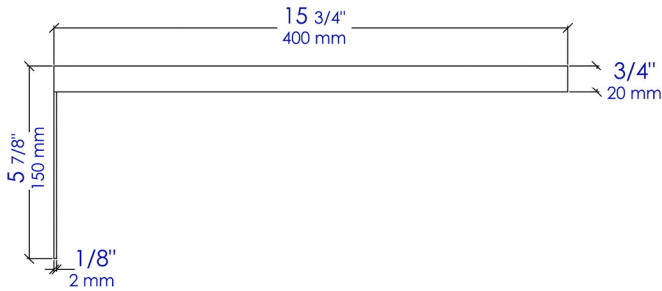

AB4048BR

Wall Mount Installation Brackets for Concrete Sink ABCO40R and ABCO48R

Note: All product dimensions are approximate and should be verified on site prior to installation.

Visit www.ALFIbrand.com for more information.