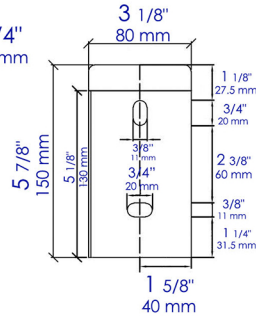

AB4048BR

Wall Mount Installation Brackets for Concrete Sink ABCO40R and ABCO48R

Note: All product dimensions are approximate and should be verified on site prior to installation.

Visit www.ALFIbrand.com for more information.