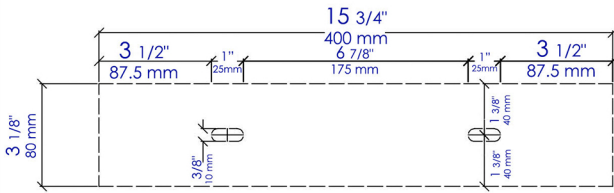

AB4048BR

Wall Mount Installation Brackets for Concrete Sink ABCO40R and ABCO48R

Note: All product dimensions are approximate and should be verified on site prior to installation.

Visit www.ALFIbrand.com for more information.