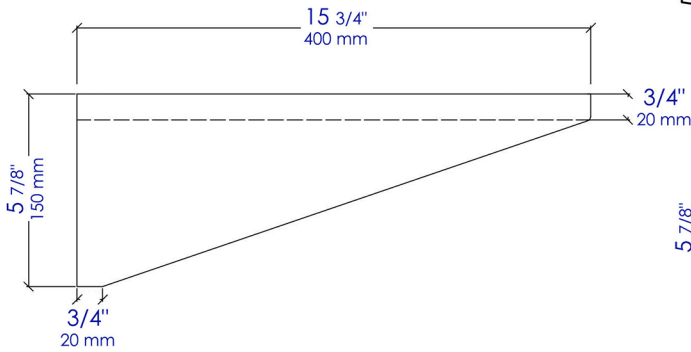

AB4048BR

Wall Mount Installation Brackets for Concrete Sink ABCO40R and ABCO48R

Note: All product dimensions are approximate and should be verified on site prior to installation.

Visit www.ALFIbrand.com for more information.