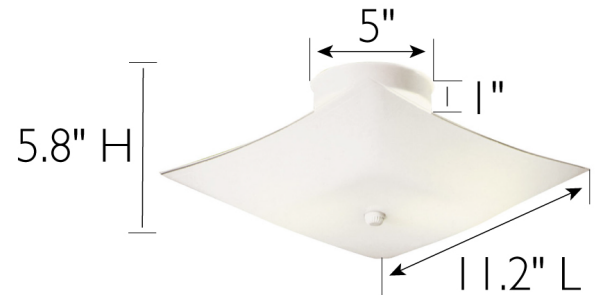

2-Light Square Semi-Flush Ceiling Mounted Light White

SPECIFICATIONS

MOUNTING:	Semi Flush Mount	LED BRIGHTNESS (LUMENS):	N/A
SLOPED CEILING ADAPTABLE:	No	LED COLOR CORRELATED TEMPERATURE (CCT):	N/A
LAMP TYPE 1:	Maximum 60W Medium Base Bulb	LED COLOR RENDERING INDEX (CRI):	N/A
BULB INCLUDED:	No	LED EFFICACY:	N/A
WATTS PER BULB:	60W	LED AVERAGE RATED LIFE:	N/A
TOTAL WATTAGE:	120W	ENERGY EFFICIENT:	No
DIMMABLE:	Yes	LIGHTING AMPS:	N/A
MATERIAL CONSTRUCTION:	Steel	VOLTAGE:	120V
ASSEMBLED DIMENSIONS:	5.8" H x 11.2" L x 11.2" D		
WEIGHT:	2.20 lbs.		
BACKPLATE DIMENSIONS:	N/A		
CANOPY/PLATE DIMENSIONS:	1" H x 5" L x 5" D		
GLASS/SHADE DIMENSIONS:	1.3" H x 11.25" L x 11.25" D		
GLASS/SHADE MATERIAL:	Glass		
GLASS/SHADE TYPE:	Frosted		
GLASS/SHADE COLOR:	White		