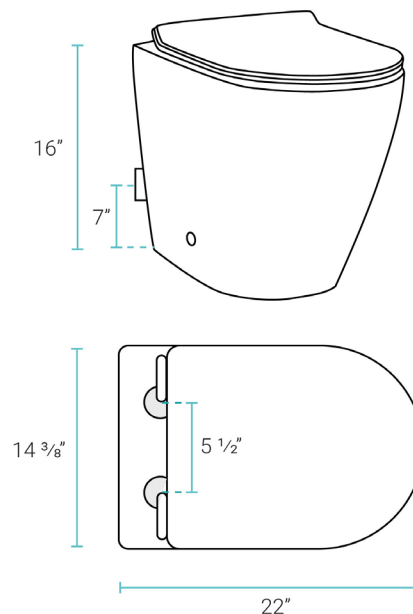

Required Components (sold separately):

- Wall Actuator: SM-WC001, SM-WC002, SM-WC003 *
- In-Wall Tank Carrier System: SM-WC324, SM-WC326

* Color & style options available