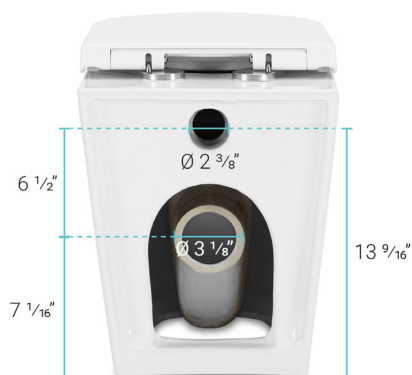

Required Components (sold separately):

- Wall Actuator: SM-WC001, SM-WC002, SM-WC003 *
- In-Wall Tank Carrier System: SM-WC324, SM-WC326

* Color & style options available