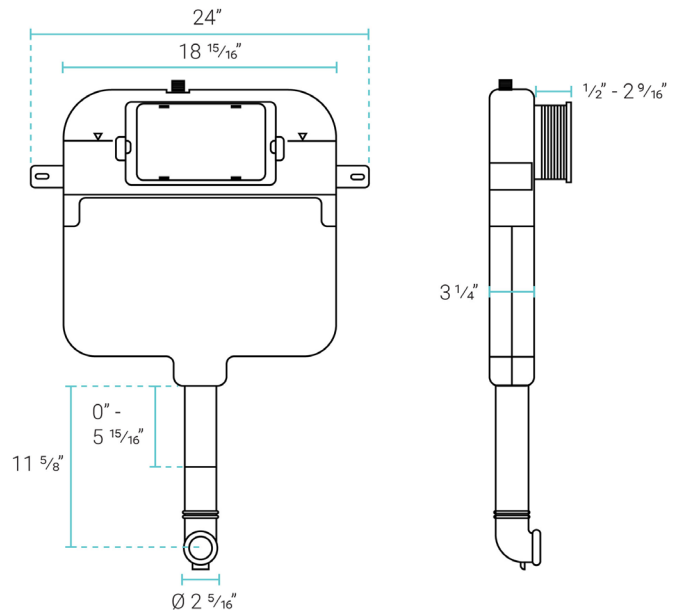

Required Parts (sold separately):

- Flush Actuator Plate *
- Wall-Hung Toilet *

* Sold by Swiss Madison