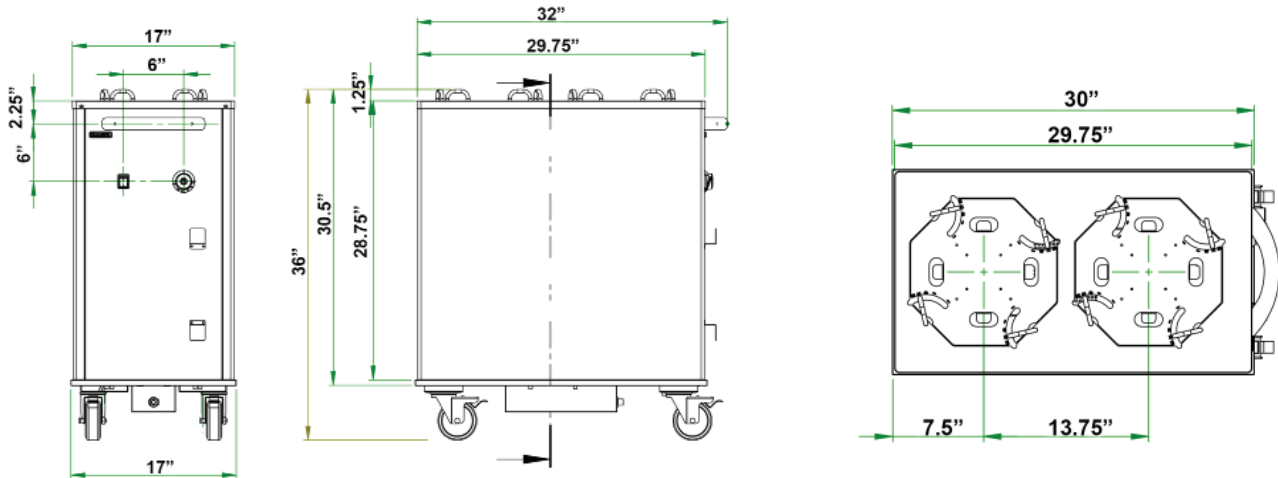

Adjustable Heated Plate Lowerator 2 Tube Dispenser - LR-2

Plan View

Specifications

Item Number	Description	Tubes	Temperature Range	Volts	Wattage	Amps	NEMA Plug
LR-2	Adjustable Heated Plate Lowerator	2	85° F - 185° F	120V	1260W	10.5	5-15P

Item Number	Thermostat Range	Tube Capacity (# Plates)	Max Capacity (Lbs)	Cabinet Height
LR-2	Adjustable Heated Plate Lowerator	80	66 lbs	24.5"

Shipping Info

Item Number	Box Dimensions	Item Dimensions	Gross Weight	Net Weight
LR-2	21.5" x 36.5" x 46.5"	16.5" x 31.5" x 36.5"	99 lbs	93 lbs

For more information about this or any of our other products go to www.admiralcraft.com. This items is listed on AutoQuotes. For full explanation of warranty coverage on this product please refer to warranty page located in the owner's manual and warranty section at www.admiralcraft.com. Specifications subject to change without notice. Please confirm at time of order.