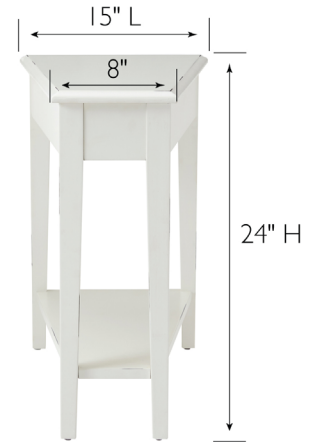

Haven Ridge Recliner Wedge Table  
Farmhouse White

**SPECIFICATIONS**

<b>MATERIAL CONSTRUCTION:</b>	Wood
<b>ASSEMBLY REQUIRED:</b>	Yes
<b>TOOLS NEEDED FOR ASSEMBLY:</b>	Allen Wrench
<b>ASSEMBLED DIMENSIONS:</b>	24" H x 15" L x 24" D
<b>ASSEMBLED WEIGHT:</b>	16 lbs.
<b>SHELF CLEARANCE:</b>	14.25"
<b>SHELF STYLE:</b>	Fixed Shelf
<b>ADJUSTABLE SHELVES:</b>	No
<b>TOP MATERIAL:</b>	US poplar
<b>SIDES MATERIAL:</b>	US poplar / MDF
<b>LEG MATERIAL:</b>	US poplar
<b>SHELF MATERIAL:</b>	MDF
<b>FINISH TYPE:</b>	Painted