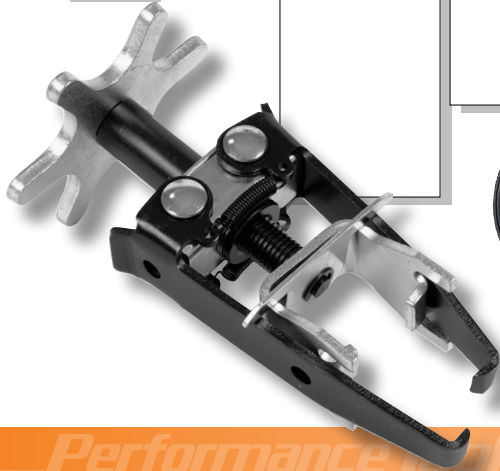

1 INCH BAR
TOP HOLE

1 INCH BAR
9th HOLE

3 INCH BAR
15th HOLE

3 INCH BAR
26th HOLE

★UPDATED★

Performance Tool

Item ID #	Description	Peg Qty
M198	3/8 in. Dr. 100 ft. lbs. Torque Wrench	1
M199	1/2 in. Dr. 250 ft. lbs. Torque Wrench	1
W125C	Thickness Gauge (32 Blades)	1
W130C	Tappet Gauge (12 Blades)	1
W1267	Oxygen Sensor Socket CRv	1
W2977	Can OBDII Diagnostic Scan Tool	1
W80539	14/18 mm Spark Plug Hole Chaser	1
W80577	Compression Tester Spark Plug	1
W80579	Flex Drive Compression Tester	1

Item ID #	Description	Peg Qty
W80580	Compression Tester 0-300 psi	1
W80590	1 in. & 1-1/16 in. Oil Pres Switch Socket	1
W80591	1-3/16 in. Oil Pressure Switch Socket	1
W80594	Vacuum & Fuel Pump Tester	1
W83163	Spark Plug Chaser 10x14 mm	1
W83164	Spark Plug Rethread Kit 14 mm	1
W84001	Overhead Valve Spring Compressor	1
W84002	Valve Spring Compressor	1
W84003	Flexible Air Valve Holder	1

Item ID #	Description	Peg Qty
W84004	HD Hyd. Valve Lifter Remover	1
W84005	Air Holds, 14 & 18 mm	1
W84006	Oxygen Sensor Thread Chaser	1
W84007	Flex Head Oxygen Sensor Wrench	1
W84008	Compact Oxygen Sensor Socket	1
W86552	2 pc. Valve Lapper Set	1
W59752SCH	Schematic for W59752	1
W59621	24 in. x 1 in. Cross Bar - Black	2
W59623	24 in. x 3 in. Cross Bar - Black	2
W90000	Plastic Display Board 24 x 32	1
W91029	2 in. Flip Scan Bar Hook	30
W91028	2 in. Scan Tag Label Holder	28
W91031	1-1/2 in. Scan Tag Label Holder	2