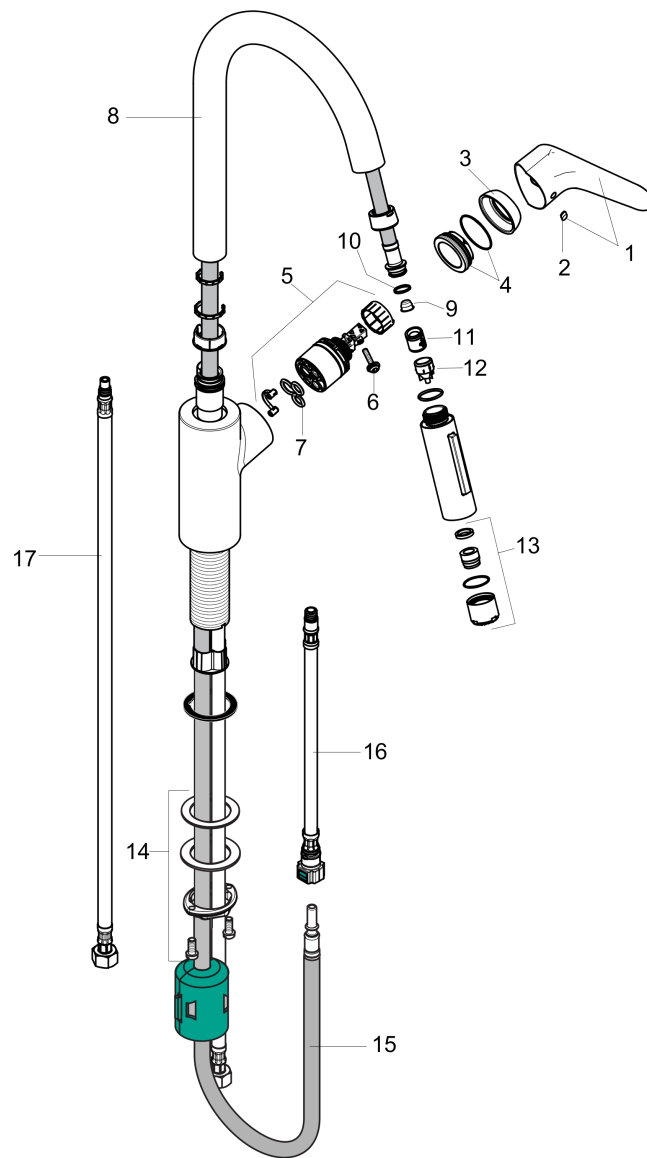

Focus
Prep Kitchen Faucet, 2-Spray Pull-Down, 1.75 GPM
 Finishes : **steel optic** Part no. : **04506801**

Description

Features

- Swivel range 150°
- Laminar and needle spray
- Toggle spray diverter
- MagFit magnetic sprayhead docking
- Single-hole installation
- Flow: 1.75 GPM (6.6 L/Min)
- Ceramic cartridge
- 3/8" connections
- Integrated double backflow prevention

Item details

List Price \$ 608.00

Technology

Compliance

Product image

Scale drawing

Focus
Prep Kitchen Faucet, 2-Spray Pull-Down, 1.75 GPM
Finishes : **steel optic** Part no. : **04506801**

Exploded drawing

Year of production: >10/18

Focus

Prep Kitchen Faucet, 2-Spray Pull-Down, 1.75 GPM

Finishes : **steel optic** Part no. : **04506801**

Spare parts list

Year of production: >10/18

Pos.	Description	Part no.	Price	PU
1	handle	98460800	-	1
2	screw cover	96338000	-	1
3	flange	95498800	-	1
4	nut	97209000	-	1
5	cartridge, assy	92730000	-	1
6	locking screw for handle	95140000	-	1
7	seal	95008000	-	1
8	spout cpl.	95562800	-	1
9	filter	97735000	-	1
10	O-ring 11x2	98127000	-	1
11	non return valve	93218000	-	1
12	set of non return valves DW 15	97350000	-	1
13	aerator laminar M22x1 (15 l/min)	95909000	-	1
14	fixing set (Ø 34)	95049000	-	1
15	hose 1,50 m	88624000	-	1
16	connection hose 600 mm M10x1	95561000	-	1
17	connection hose 35½" M8x0,75 3/8"	96316001	-	1