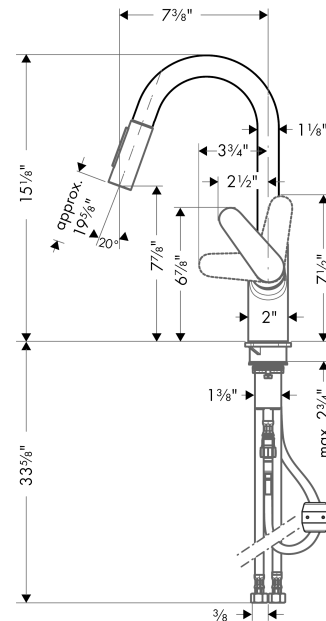

Focus
Prep Kitchen Faucet, 2-Spray Pull-Down, 1.75 GPM
 Finishes : **steel optic** Part no. : **04506801**

Description

Features

- Swivel range 150°
- Laminar and needle spray
- Toggle spray diverter
- MagFit magnetic sprayhead docking
- Single-hole installation
- Flow: 1.75 GPM (6.6 L/Min)
- Ceramic cartridge
- 3/8" connections
- Integrated double backflow prevention

Item details

List Price \$ 608.00

Technology

Compliance

Product image

Scale drawing

Focus
Prep Kitchen Faucet, 2-Spray Pull-Down, 1.75 GPM
Finishes : **steel optic** Part no. : **04506801**

Exploded drawing

Year of production: >10/18

Focus

Prep Kitchen Faucet, 2-Spray Pull-Down, 1.75 GPM

Finishes : **steel optic** Part no. : **04506801**

Spare parts list

Year of production: >10/18

Pos.	Description	Part no.	Price	PU
1	handle	98460800	-	1
2	screw cover	96338000	-	1
3	flange	95498800	-	1
4	nut	97209000	-	1
5	cartridge, assy	92730000	-	1
6	locking screw for handle	95140000	-	1
7	seal	95008000	-	1
8	spout cpl.	95562800	-	1
9	filter	97735000	-	1
10	O-ring 11x2	98127000	-	1
11	non return valve	93218000	-	1
12	set of non return valves DW 15	97350000	-	1
13	aerator laminar M22x1 (15 l/min)	95909000	-	1
14	fixing set (Ø 34)	95049000	-	1
15	hose 1,50 m	88624000	-	1
16	connection hose 600 mm M10x1	95561000	-	1
17	connection hose 35½" M8x0,75 3/8"	96316001	-	1