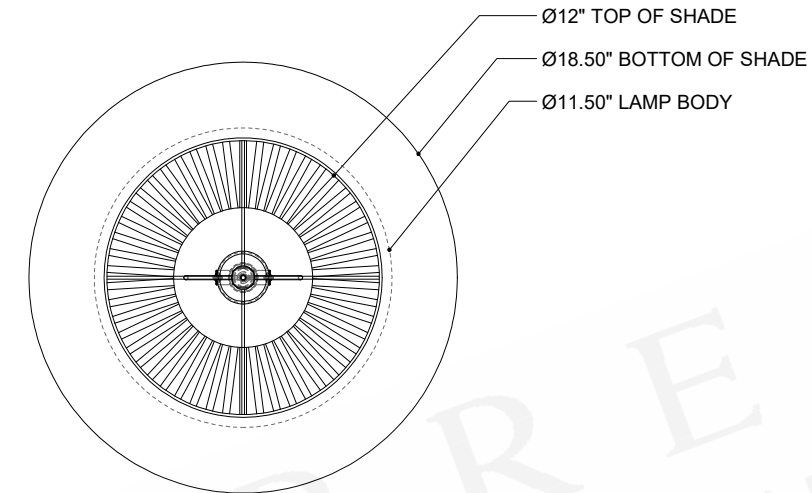

ITEM: 6000-1006

Overall Dimensions

Height: 31"

Diameter: 18.5"

TOP VIEW

FRONT VIEW