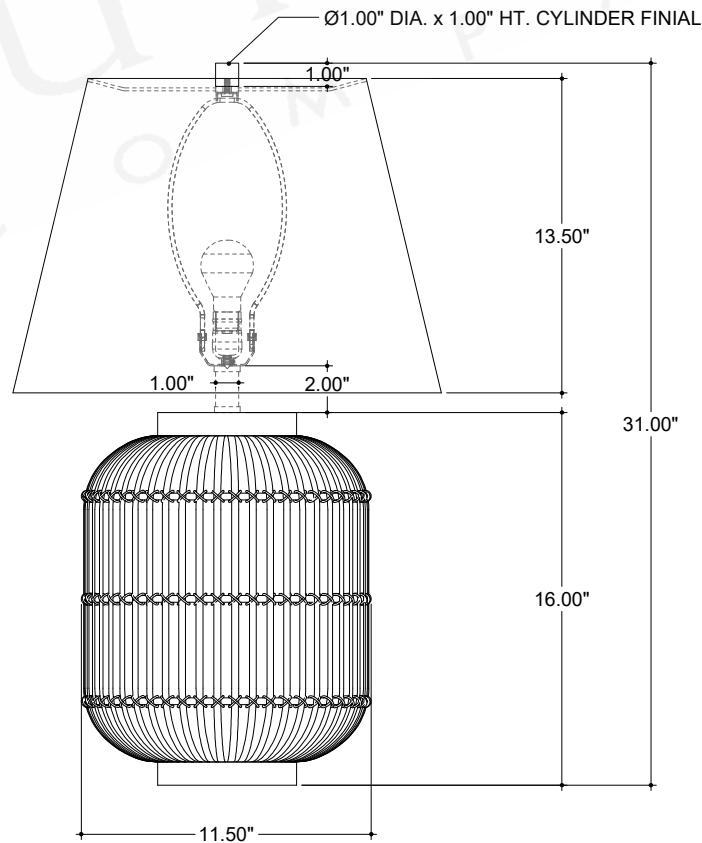

ITEM: 6000-1006

Overall Dimensions

Height: 31"

Diameter: 18.5"

TOP VIEW

FRONT VIEW