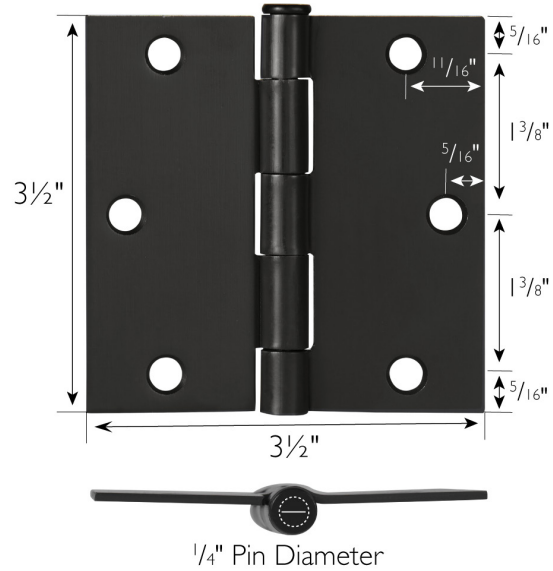

6-Hole 3 1/2" x 3 1/2", Square Corner Door Hinge 6-Pack  
Oil Rubbed Bronze

**SPECIFICATIONS**

MATERIAL CONSTRUCTION:	Steel
MOUNTING HARDWARE INCLUDED:	#9 x 3/4" (6 screws)
TOOLS NEEDED FOR INSTALLATION:	Screwdriver
ASSEMBLED DIMENSIONS:	3 1/2" H x 3 1/2" L x 0.125" D
ASSEMBLED WEIGHT:	2.5 lbs
CORNER RADIUS:	Square
HINGE TYPE:	Butt Hinge