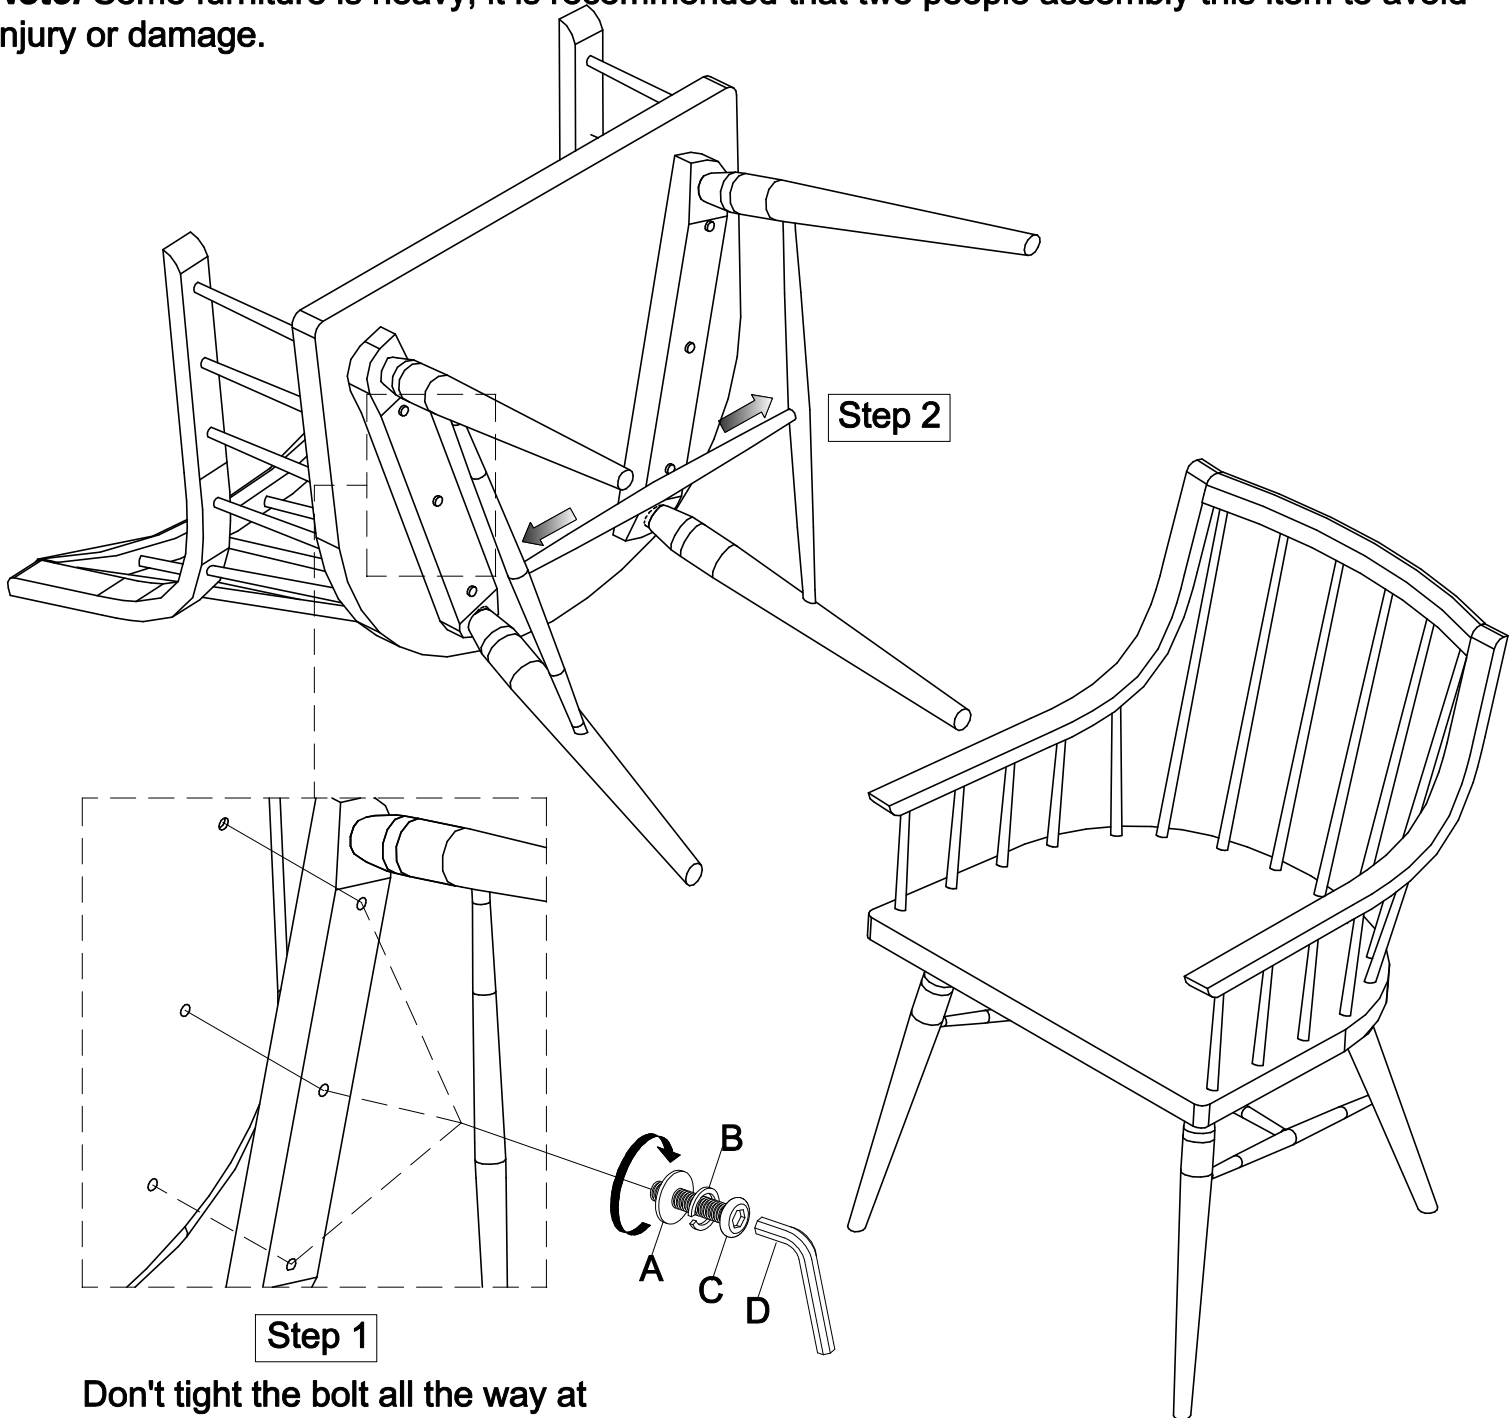

Thank you for purchasing this quality product from A.R.T. Furniture. Be sure to check all packing material for parts which may have come loose inside the carton during shipment. Identify and count all parts and compare with the parts list below.

**Note:** Some furniture is heavy, it is recommended that two people assembly this item to avoid injury or damage.

Don't tight the bolt all the way at

No.	Hardware List		
A		$\frac{5}{16}$ " Flat Washer	6
B		$\frac{5}{16}$ " Lock Washer	6
C		$\frac{5}{16}$ " x 1- $\frac{3}{4}$ " Bolt	6
D		4mm Allen Wrench	1

Parts List			
1		Chair Seat & Back	1
2		Leg Frame (L&R)	2
3		Stretcher	1