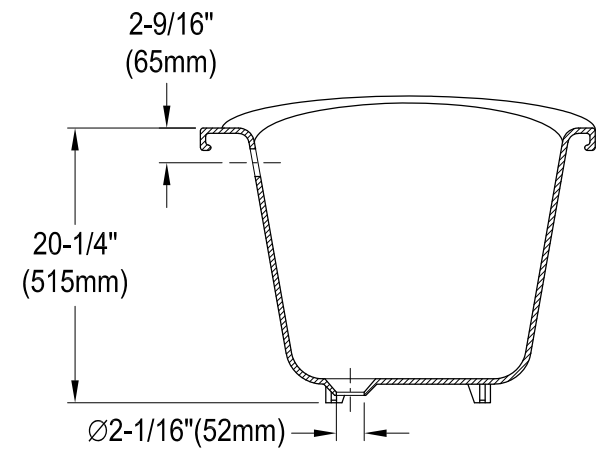

# VCT7D6728NH0,1,5,8

67" Cast Iron Clawfoot Tub With 7" Faucet Drillings

**Section A-A**