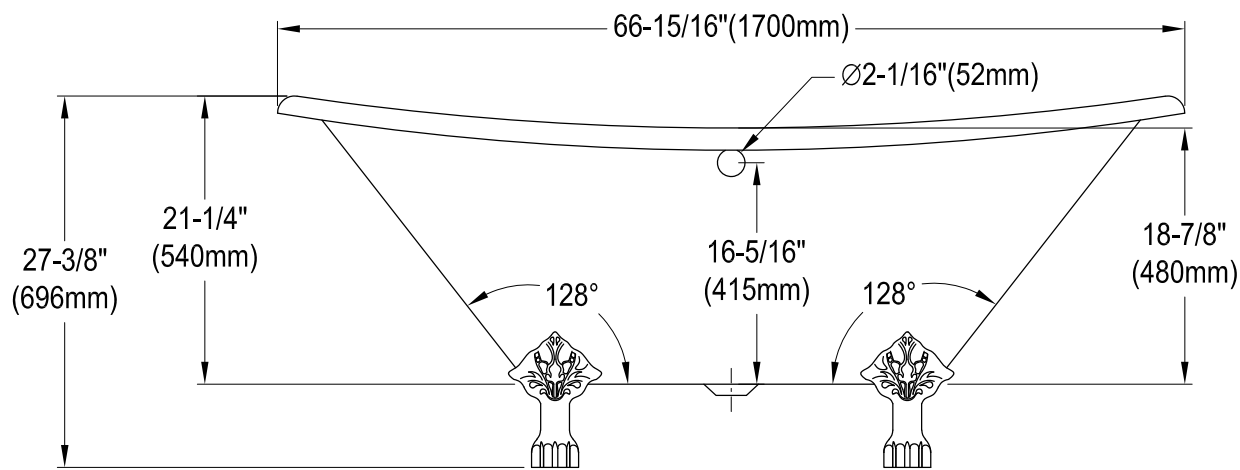

# VCT7D6728NH0,1,5,8

67" Cast Iron Clawfoot Tub With 7" Faucet Drillings

**Section A-A**