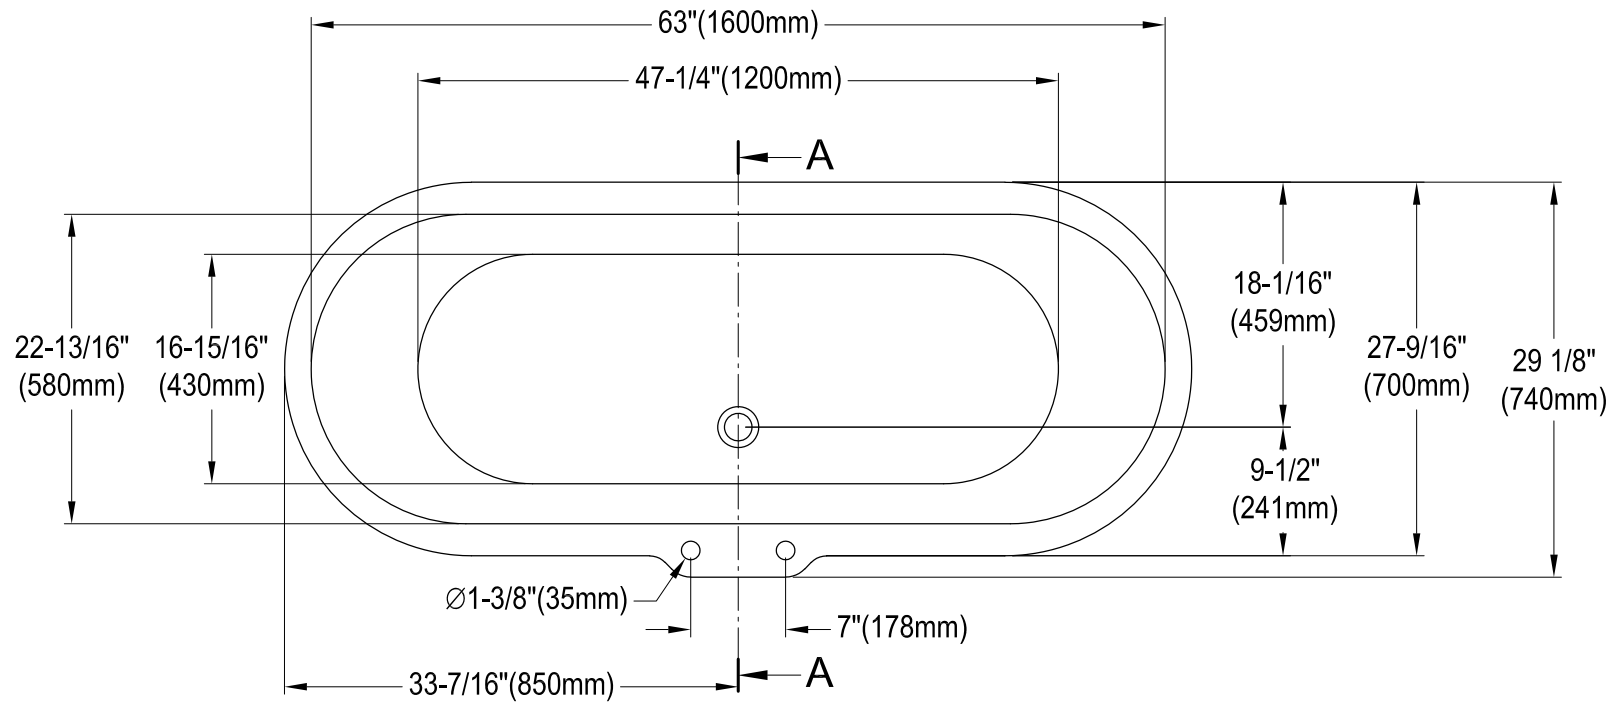

# VCT7D6728NH0,1,5,8

67" Cast Iron Clawfoot Tub With 7" Faucet Drillings

**Section A-A**