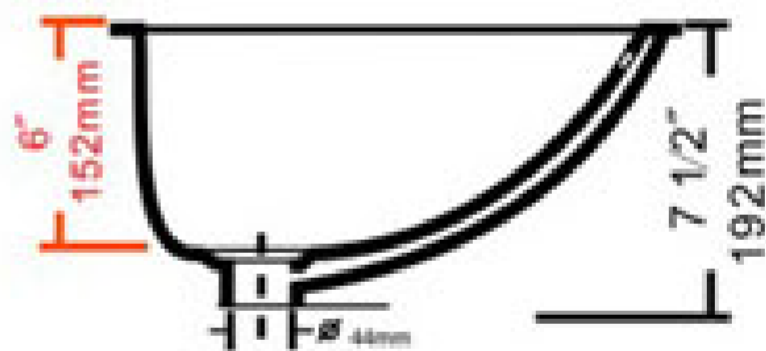

ANZZI™

LS-AZ110

RHODES Series

UNDERMOUNT

Overflow Included

White Vitreous China

For more information visit www.ANZZI.com or call us at 1-844-44-ANZZI.