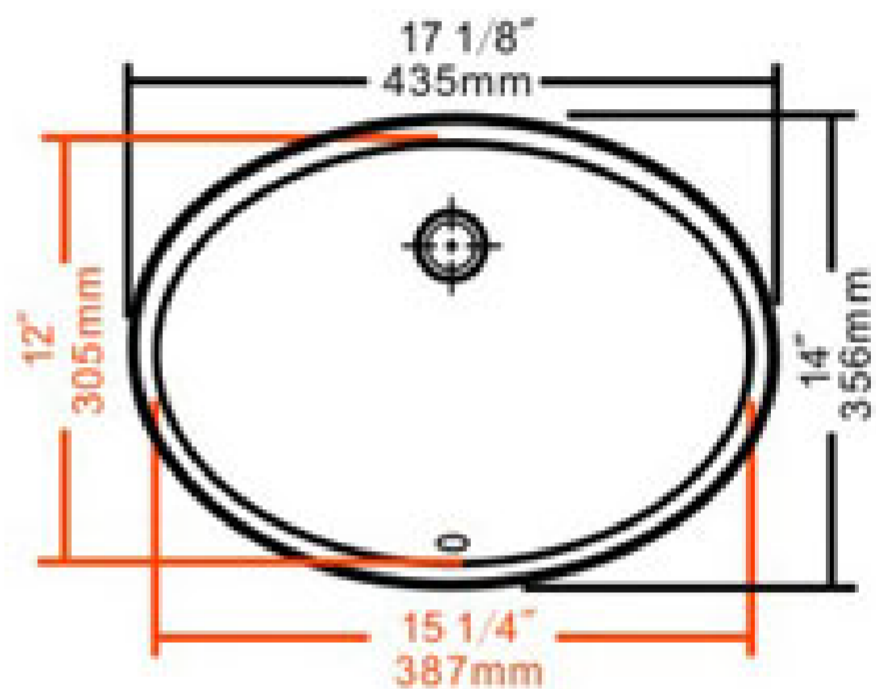

ANZZI™

LS-AZ110

RHODES Series

UNDERMOUNT

Overflow Included

White Vitreous China

For more information visit www.ANZZI.com or call us at 1-844-44-ANZZI.