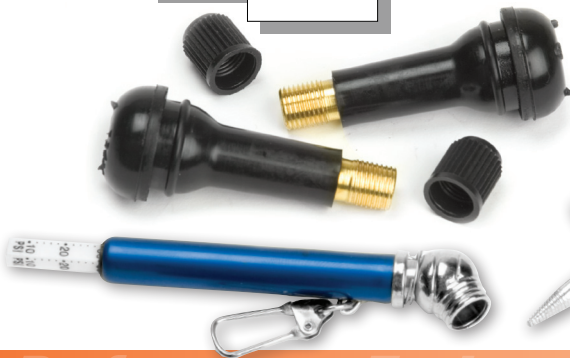

1 INCH BAR  
TOP HOLE

1 INCH BAR  
7th HOLE

1 INCH BAR  
12th HOLE

3 INCH BAR  
16th HOLE

3 INCH BAR  
25th HOLE

Performance Tool

Item ID #	Description	Peg Qty	Item ID #	Description	Peg Qty	Item ID #	Description	Peg Qty
60100	Tire Valve, 1.25 in., Chrome, .453 in.	2	60113	Valve Caps, Slotted Head	2	60302	10-50 P.S.I. Deluxe Tire Gauge	2
60101	Tire Valve, 1 in., Chrome, .453 or .625	2	60114	Valve Core, High Temp	2	60303	20-150 P.S.I. High Press Tire Gauge	2
60102	Tire Valve, 2 in., Rubber, .625 in.	2	60500	Valve Core Remover	2	60304	10-120 P.S.I. Dual Foot Tire Press Gauge	2
60103	Tire Valve, 2 in., Rubber, .453	2	60501	Valve Fishing Tool	2	60305	5-60 P.S.I. Dial Tire Gauge	2
60104	Tire Valve, 1.25 in., Rubber, .625	2	60502	2 Way Valve Tool	2	60200	Deluxe Tire Repair Kit	2
60105	Tire Valve, 1.5 in., Rubber, .453	2	60503	4 Way Valve Tool	2	60201	Economy Tire Repair Kit	4
60106	Valve Extension, Plastic, 1.25 in.	2	60504	Tread Depth Gauge	2	60202	Tubeless Tire Repair Kit	2
60107	Valve Extension, Plastic, .75 in.	2	60505	1/8 in. NPT Tank Valve	2	60207	Bias Ply and Radial Patch Kit	2
60108	Valve Extension, Chrome, 1.25 in.	2	60306	10-150 P.S.I. Dual Foot Truck Tire Gauge	2	60208	4 in. Tire Plugs, 30pk	2
60109	Valve Extension, Chrome, .75 in.	2	60307	10-150 P.S.I. Straight Truck Tire Gauge	2	W59763SCH	Welcome Pack for W59763	1
60110	Valve Caps, Plastic	2	60506	Yellow Tire Marking Crayon	2	W59763S	Cross Bar Strips for W59763	1
60111	Valve Cap, Dome, High Heat	2	60507	White Tire Crayon	2	W59621	24 in. x 1 in. Cross Bar - Black	3
60112	Valve Cap, Chrome Hex	2	60300	5-45 P.S.I. Pencil Tire Gauge	2	W59623	24 in. x 3 in. Cross Bar - Black	2
			60301	1-20 P.S.I. Low Pressure Tire Gauge	2	W90000	Plastic Display Board 24 x 32 in.	1
						W91021	2 in. Metal Bar Hook	40