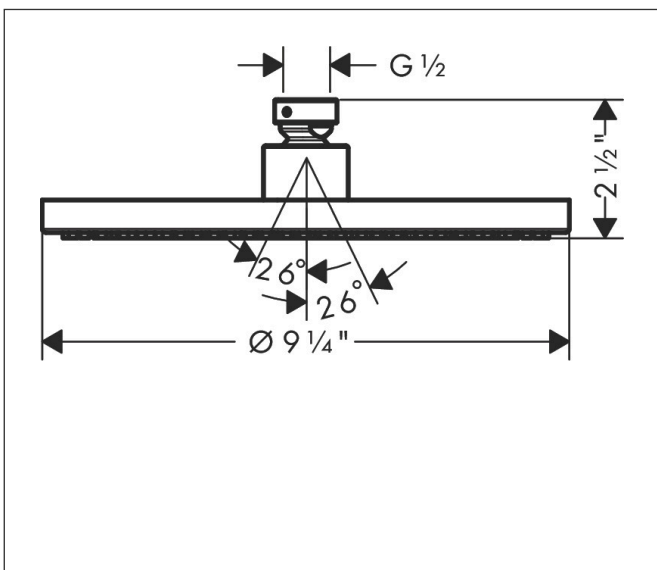

Brand	AXOR
Art. Name	AXOR Starck Showerhead 240 1-Jet, 1.75 GPM PowderRain
Art. Nr.	28614821
Surface	brushed nickel
Pos.	1

Product Picture

Features

- shower head size: 240 mm
- Spray modes: PowderRain
- 180 no-clog spray channels
- Fully-finished matching spray face
- Flow: 1.75 GPM (6.6 L/Min)
- Spray face removable for cleaning

Drawing

Technology

Spray Types